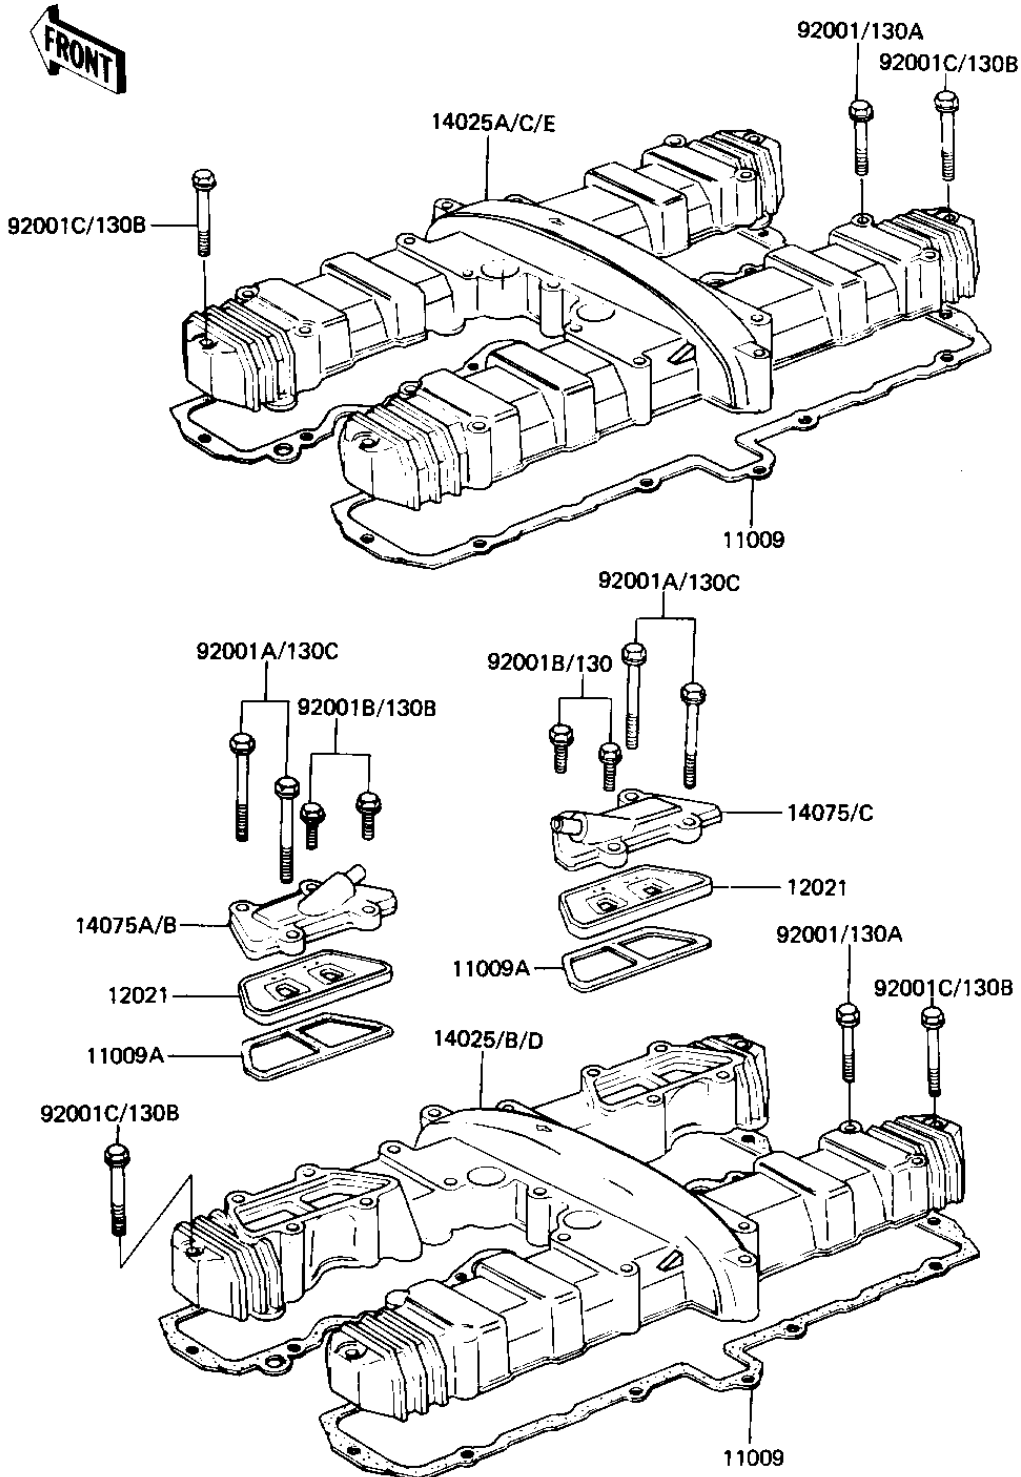

1982 GPz PARTS DIAGRAM

CYLINDER HEAD COVER

E1112-0030

1982 GPz PARTS LIST

CYLINDER HEAD COVER

ITEM NAME	PART NUMBER	QUANTITY
GASKET,CYLINDER HEAD (Ref # 11009)	11009-1205	1
GASKET,REED VALVE (Ref # 11009A)	11060-1066	2
VALVE-ASSY-REED (Ref # 12021)	12021-1008	2
COVER,CYLINDER HEAD,B (Ref # 14025B)	14025-1423	1
14025-1637 (Canada) (Ref # 14025C)	14025-1424	1
CAP-ASSY,REED VALVE,L (Ref # 14075B)	14075-5022	1
BOLT-FLANGED,6X22,BLA (Ref # 130)	130J0622	4
BOLT,6X45 (Ref # 130A)	92002-1069	16
BOLT,6X45 (Ref # 130A)	92002-1069	20
BOLT-FLANGED,6X52,BLA (Ref # 130B)	130J0652	4
BOLT-FLANGED,6X70,BLA (Ref # 130C)	130J0670	4