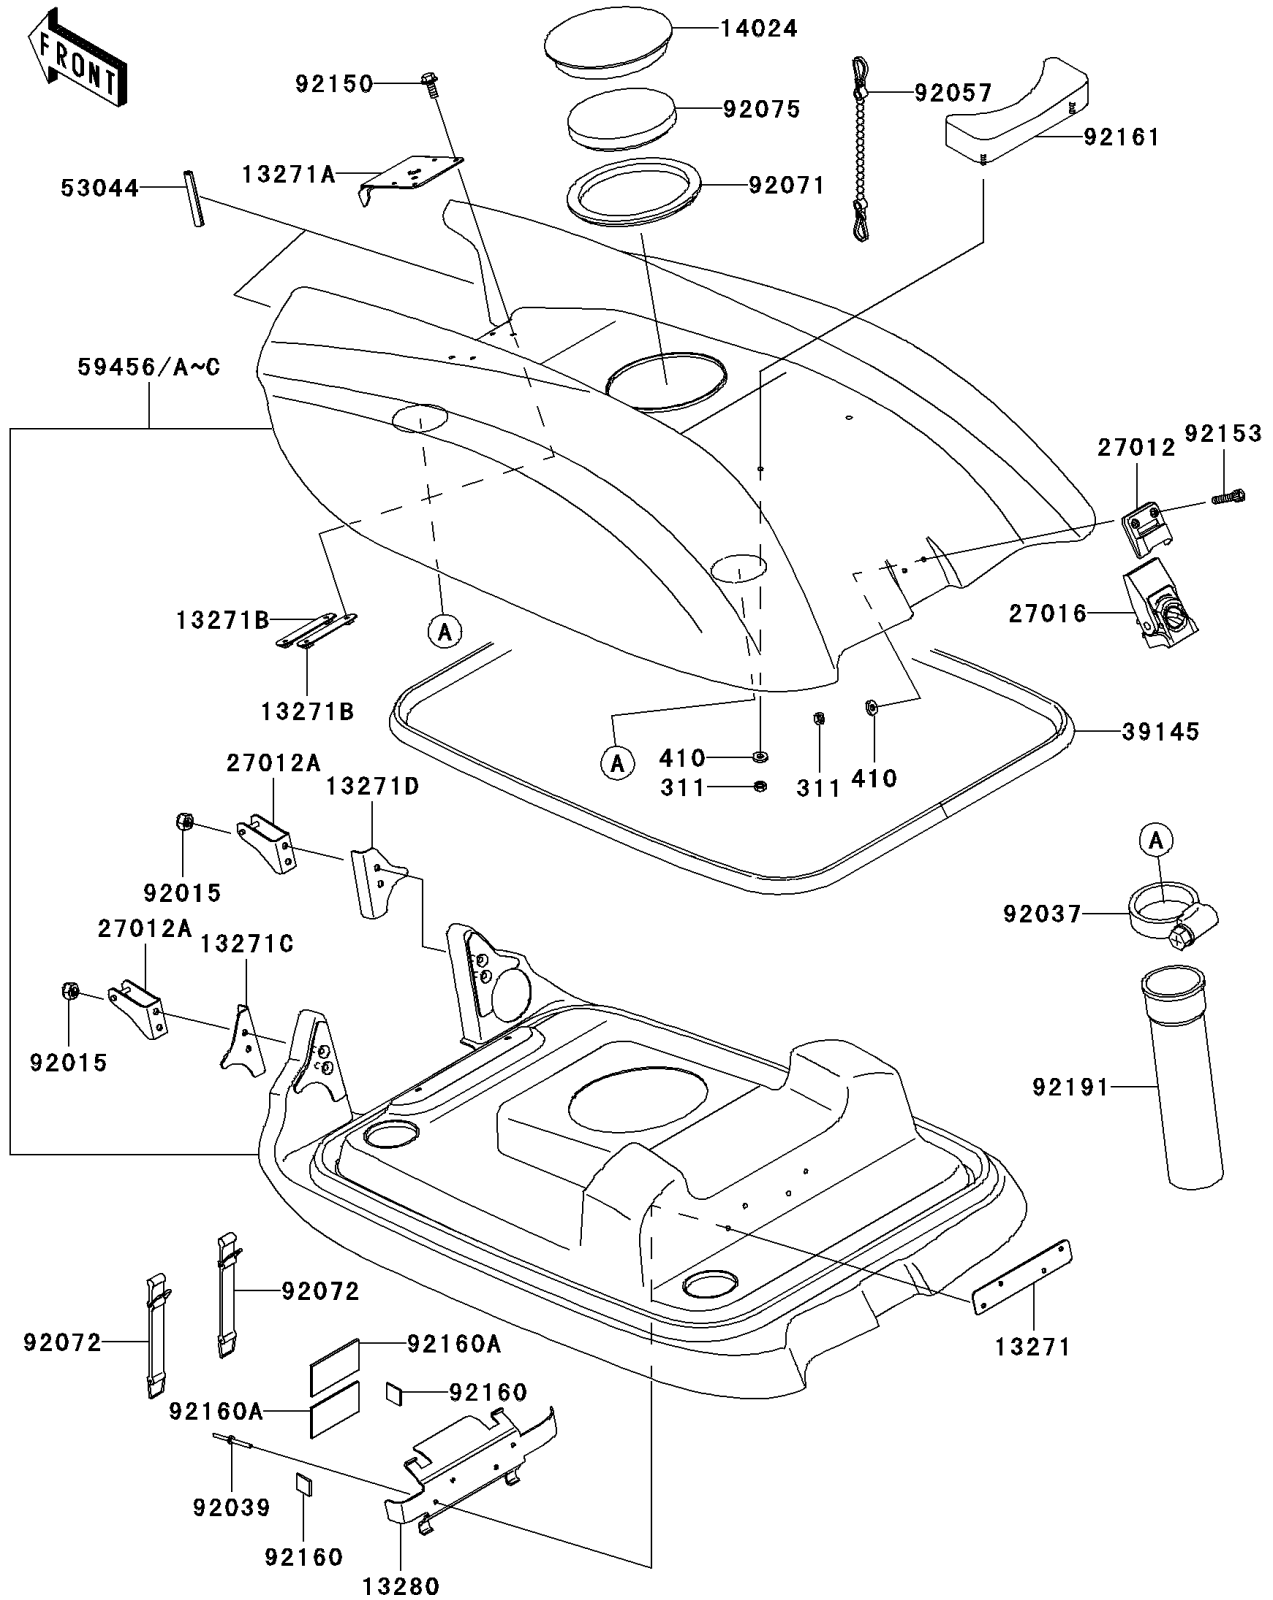

2009 Jet Ski® 800 SX-R™ PARTS DIAGRAM

Engine Hood

F3142

2009 Jet Ski® 800 SX-R™ PARTS LIST

Engine Hood

| ITEM NAME | PART NUMBER | QUANTITY |
|--|---------------|----------|
| NUT-HEX,5MM (Ref # 311) | 311R0500 | 1 |
| W-PLAIN-S,5MM (Ref # 410) | 410S0500 | 1 |
| PLATE,FIRE EXTINGUISHER (Ref # 13271) | 13271-3775 | 1 |
| PLATE (Ref # 13271A) | 13271-3885 | 1 |
| PLATE (Ref # 13271B) | 13271-3886 | 1 |
| PLATE,LH (Ref # 13271C) | 13271-3894 | 1 |
| PLATE,RH (Ref # 13271D) | 13271-3895 | 1 |
| HOLDER,FIRE EXTINGUISHER (Ref # 13280) | 13280-3740 | 1 |
| COVER (Ref # 14024) | 14024-3748 | 1 |
| HOOK (Ref # 27012) | 27012-3711 | 1 |
| HOOK (Ref # 27012A) | 27012-3842 | 1 |
| LOCK-ASSY (Ref # 27016) | 27016-3703 | 1 |
| TRIM-SEAL,L=2156 (Ref # 39145) | 39145-3781 | 1 |
| TRIM,L=120 (Ref # 53044) | 53044-3767 | 1 |
| HOOD-COMP-ENGINE,EBONY (Ref # 59456) | 59456-3730-H8 | 1 |
| NUT,LOCK,6MM (Ref # 92015) | 92015-3766 | 1 |
| CLAMP (Ref # 92037) | 92037-3738 | 1 |
| RIVET (Ref # 92039) | 92039-3783 | 1 |
| CHAIN,COVER,L=100 (Ref # 92057) | 92057-3704 | 1 |
| GROMMET (Ref # 92071) | 92071-3742 | 1 |
| BAND,TOOL CASE (Ref # 92072) | 92072-3859 | 1 |
| DAMPER (Ref # 92075) | 92075-3737 | 1 |
| BOLT,5X16 (Ref # 92150) | 92150-3778 | 1 |
| BOLT,SOCKET,5X20 (Ref # 92153) | 92153-3716 | 1 |
| DAMPER,25X25 (Ref # 92160) | 92160-3864 | 1 |
| DAMPER (Ref # 92160A) | 92160-3913 | 1 |
| DAMPER (Ref # 92161) | 92161-3741 | 1 |
| TUBE (Ref # 92191) | 92191-3987 | 1 |