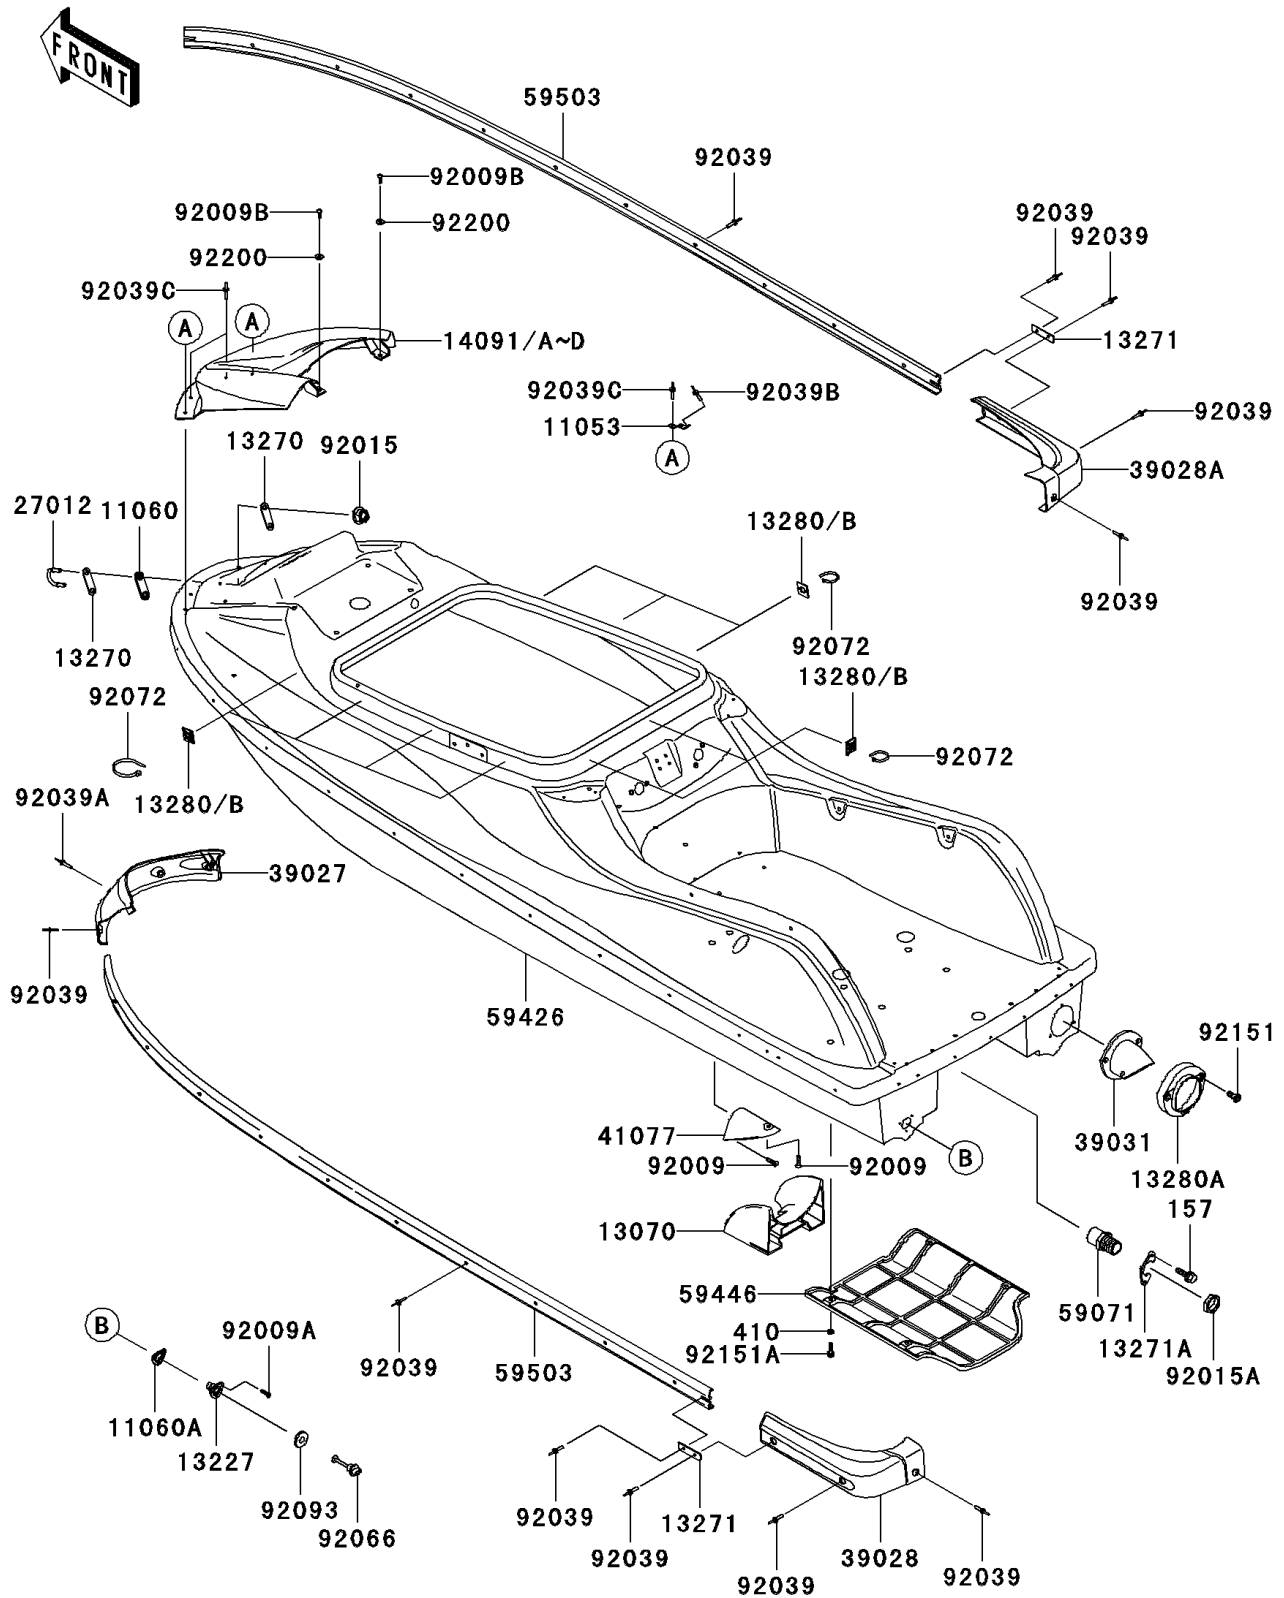

2009 Jet Ski® 800 SX-R™ PARTS DIAGRAM

Hull

F3141

2009 Jet Ski® 800 SX-R™ PARTS LIST

Hull

ITEM NAME	PART NUMBER	QUANTITY
BRACKET (Ref # 11053)	11053-3739	1
GASKET,U HOOK,FR (Ref # 11060)	11060-3799	1
GASKET,DRAIN PLUG (Ref # 11060A)	11060-3801	1
GUIDE,INTAKE,EBONY (Ref # 13070)	13070-3732-H8	1
HOUSING,DRAIN PLUG,F.BLACK (Ref # 13227)	13227-3721-6Z	1
PLATE (Ref # 13270)	13270-3896	1
PLATE (Ref # 13271)	13271-3884	1
PLATE (Ref # 13271A)	13271-3909	1
HOLDER,TAIL PIPE CAP (Ref # 13280A)	13280-3742	1
HOLDER (Ref # 13280B)	13280-3757	1
COVER,NOSE,EBONY (Ref # 14091A)	14091-3773-H8	1
HOOK (Ref # 27012)	27012-3797	1
BUMPER-FRONT,F.BLACK (Ref # 39027)	39027-3745-6Z	1
BUMPER-REAR,LH,F.BLACK (Ref # 39028)	39028-3753-6Z	1
BUMPER-REAR,RH,F.BLACK (Ref # 39028A)	39028-3754-6Z	1
CAP-END,TAIL PIPE (Ref # 39031)	39031-3709	1
ADAPTER (Ref # 41077)	41077-3701	1
JOINT (Ref # 59071)	59071-3763	1
COVER-JET PUMP (Ref # 59446)	59446-3755	1
FENDER-BOAT,F.BLACK (Ref # 59503)	59503-3707-6Z	1
SCREW,TAPPING,6X20 (Ref # 92009)	92009-3842	1
SCREW,TAPPING,4X16 (Ref # 92009A)	92009-3849	1
SCREW,5X16 (Ref # 92009B)	92009-3868	1
NUT,FLANGED,8MM (Ref # 92015)	92015-3709	1
NUT,20MM (Ref # 92015A)	92015-3738	1
RIVET (Ref # 92039)	92039-3778	1
RIVET (Ref # 92039A)	92039-3779	1
RIVET (Ref # 92039B)	92039-3780	1
RIVET (Ref # 92039C)	92039-3781	1

2009 Jet Ski® 800 SX-R™ PARTS LIST

Hull

ITEM NAME	PART NUMBER	QUANTITY
PLUG,RR,DRAIN,F.BLACK (Ref # 92066)	92066-3783-6Z	1
BAND,L=188.85 (Ref # 92072)	92072-0105	1
SEAL (Ref # 92093)	92093-3720	1
BOLT-WSP,5X18 (Ref # 157)	157R0518	1
WASHER-PLAIN-SMALL,6MM (Ref # 410)	410S0600	1
BOLT,SOCKET,M6,SHOULDER (Ref # 92151)	92151-3746	1
BOLT,SOCKET,6X20 (Ref # 92151A)	92151-3774	1
WASHER,5.9X16X1.5 (Ref # 92200)	92200-3714	1
HULL-COMP,G.BLACK (Ref # 59426)	59426-3943-650	1