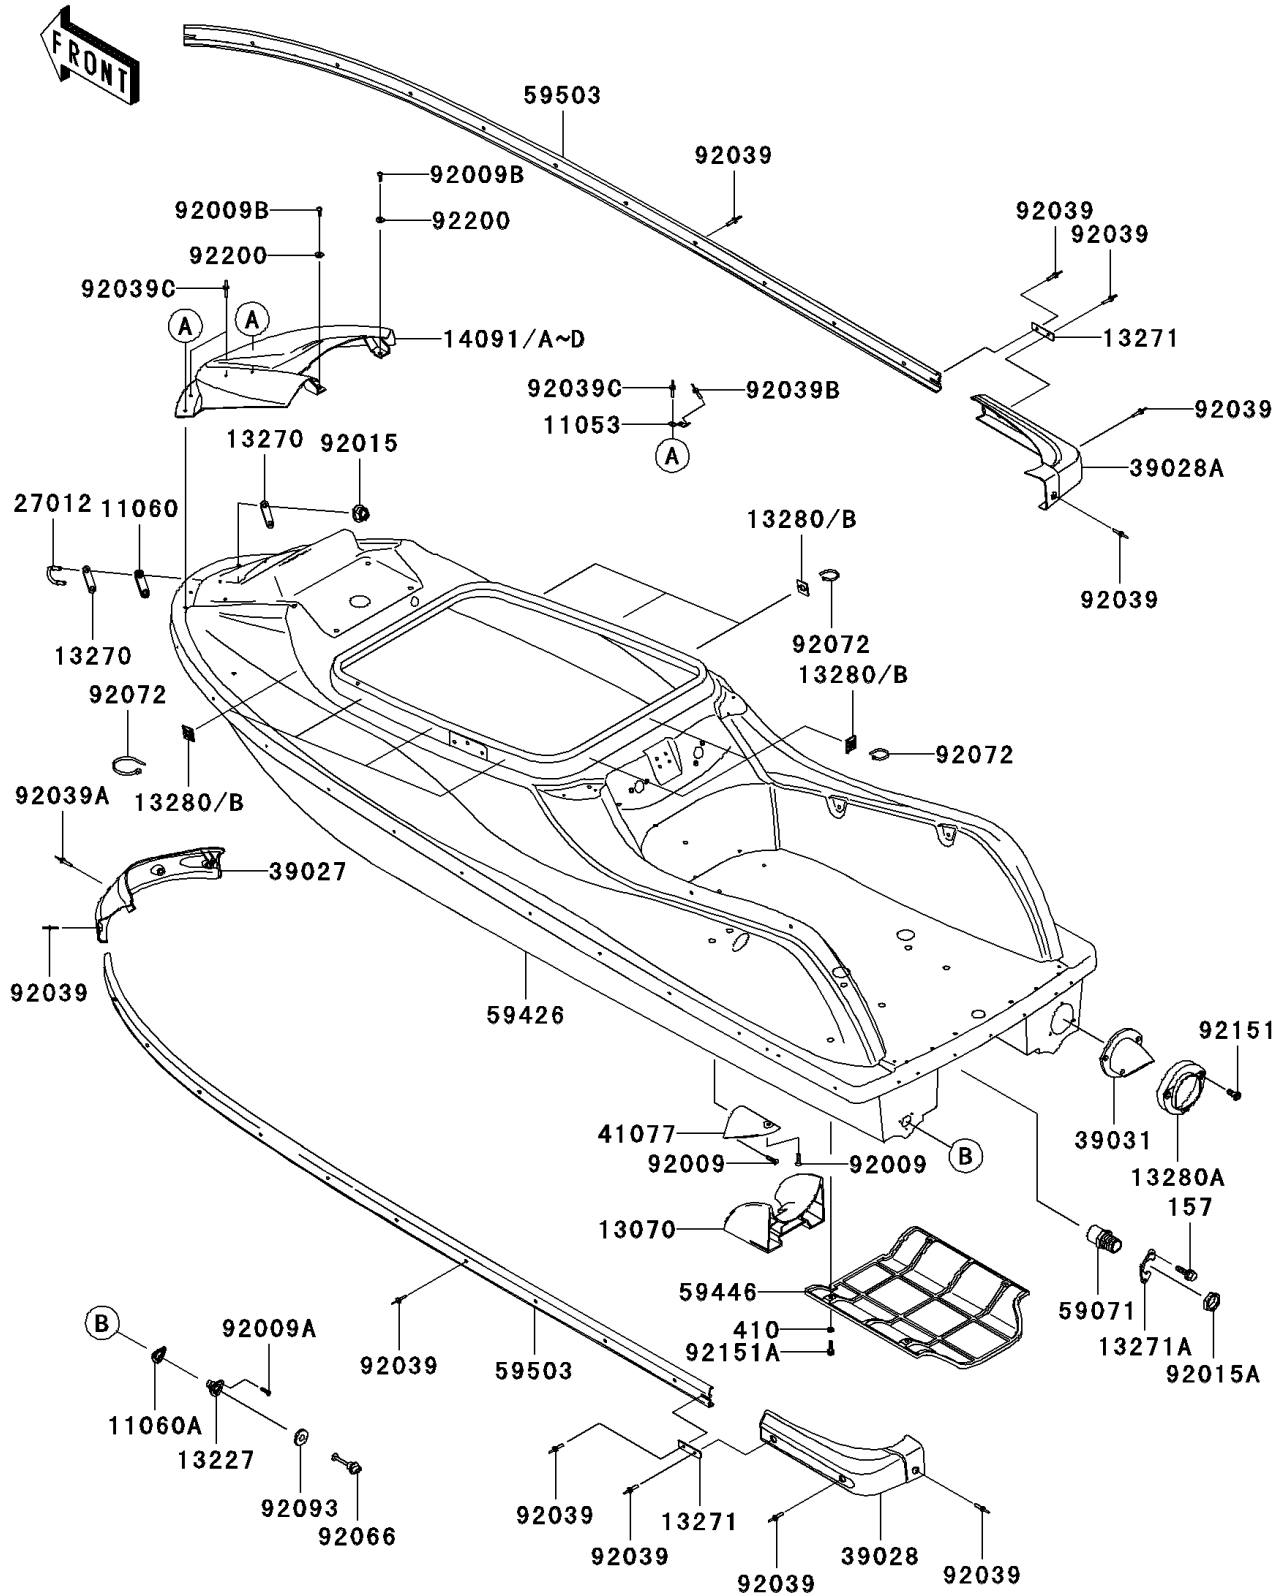

# 2006 800 SX-R PARTS DIAGRAM

Hull

F3141

## 2006 800 SX-R PARTS LIST

### Hull

ITEM NAME	PART NUMBER	QUANTITY
BRACKET (Ref # 11053)	11053-3739	2
GASKET,U HOOK,FR (Ref # 11060)	11060-3799	1
GASKET,DRAIN PLUG (Ref # 11060A)	11060-3801	1
GUIDE,INTAKE,EBONY (Ref # 13070)	13070-3732-H8	1
HOUSING,DRAIN PLUG,F.BLACK (Ref # 13227)	13227-3721-6Z	1
PLATE (Ref # 13270)	13270-3896	2
PLATE (Ref # 13271)	13271-3884	2
PLATE (Ref # 13271A)	13271-3909	1
HOLDER (Ref # 13280)	13280-3739	9
HOLDER,TAIL PIPE CAP (Ref # 13280A)	13280-3742	1
COVER,NOSE,I.M.CARBON (Ref # 14091C)	14091-3773-380	1
HOOK (Ref # 27012)	27012-3797	1
BUMPER-FRONT,F.BLACK (Ref # 39027)	39027-3745-6Z	1
BUMPER-REAR,LH,F.BLACK (Ref # 39028)	39028-3753-6Z	1
BUMPER-REAR,RH,F.BLACK (Ref # 39028A)	39028-3754-6Z	1
CAP-END,TAIL PIPE (Ref # 39031)	39031-3709	1
ADAPTER (Ref # 41077)	41077-3701	1
JOINT (Ref # 59071)	59071-3763	1
COVER-JET PUMP (Ref # 59446)	59446-3755	1
FENDER-BOAT,F.BLACK (Ref # 59503)	59503-3707-6Z	2
SCREW,TAPPING,6X20 (Ref # 92009)	92009-3842	2
SCREW,TAPPING,4X16 (Ref # 92009A)	92009-3849	3
SCREW,5X16 (Ref # 92009B)	92009-3868	2
NUT,FLANGED,8MM (Ref # 92015)	92015-3709	2
NUT,20MM (Ref # 92015A)	92015-3738	1
RIVET (Ref # 92039)	92039-3778	30
RIVET (Ref # 92039A)	92039-3779	2
RIVET (Ref # 92039B)	92039-3780	2
RIVET (Ref # 92039C)	92039-3781	4

### Hull

ITEM NAME	PART NUMBER	QUANTITY
PLUG,RR,DRAIN,F.BLACK (Ref # 92066)	92066-3783-6Z	1
BAND,L=188.85 (Ref # 92072)	92072-0105	9
SEAL (Ref # 92093)	92093-3720	1
BOLT-WSP,5X18 (Ref # 157)	157R0518	2
WASHER-PLAIN-SMALL,6MM (Ref # 410)	410S0600	4
BOLT,SOCKET,M6,SHOULDER (Ref # 92151)	92151-3746	3
BOLT,SOCKET,6X20 (Ref # 92151A)	92151-3774	4
WASHER,5.9X16X1.5 (Ref # 92200)	92200-3714	2
HULL-COMP,G.BLACK (Ref # 59426)	59426-3943-650	1