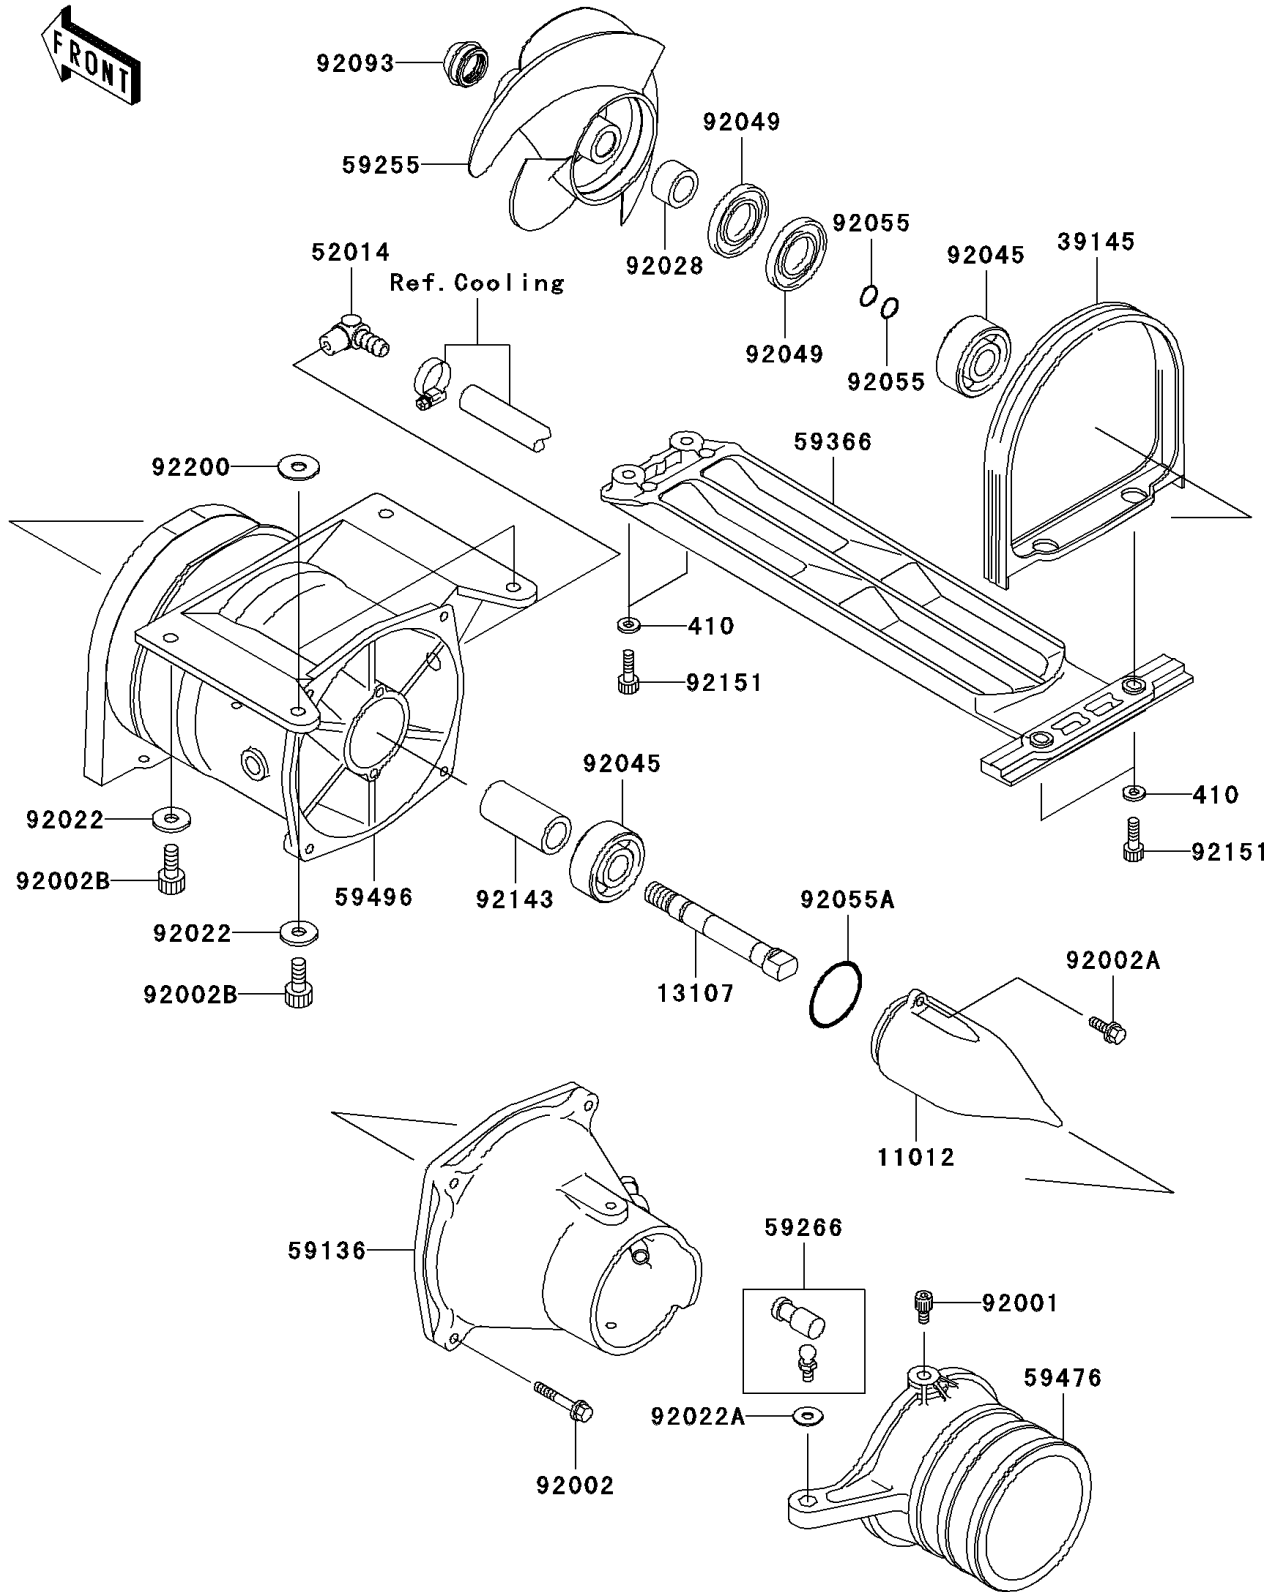

2009 Jet Ski® 800 SX-R™ PARTS DIAGRAM

Jet Pump

E3191

2009 Jet Ski® 800 SX-R™ PARTS LIST

Jet Pump

ITEM NAME	PART NUMBER	QUANTITY
WASHER-PLAIN-SMALL,6MM (Ref # 410)	410S0600	1
CAP,JET PUMP (Ref # 11012)	11012-3712	1
SHAFT,JET PUMP (Ref # 13107)	13107-3721	1
TRIM-SEAL (Ref # 39145)	39145-3735	1
ELBOW (Ref # 52014)	52014-3724	1
NOZZLE-PUMP (Ref # 59136)	59136-3730	1
IMPELLER-COMP (Ref # 59255)	59255-3726	1
JOINT-BALL (Ref # 59266)	59266-3707	1
GRATE (Ref # 59366)	59366-3721	1
NOZZLE-STRG (Ref # 59476)	59476-3713	1
VANE-GUIDE (Ref # 59496)	59496-3752	1
BOLT,SOCKET,6X11 (Ref # 92001)	92001-3701	1
BOLT,6X35 (Ref # 92002)	92002-3715	1
BOLT,6X16 (Ref # 92002A)	92002-3728	1
BOLT,SOCKET,8X20 (Ref # 92002B)	92002-3771	1
WASHER,8.4X23X2.5 (Ref # 92022)	92022-3744	1
WASHER (Ref # 92022A)	92022-567	1
BUSHING,17X25X15 (Ref # 92028)	92028-3717	1
BEARING-BALL,#6303 2RS (Ref # 92045)	92045-3746	1
SEAL-OIL,TBY25X47X6 (Ref # 92049)	92049-3714	1
RING-O,13.0X1.9 (Ref # 92055)	92055-1011	1
RING-O (Ref # 92055A)	92055-3706	1
SEAL (Ref # 92093)	92093-3749	1
COLLAR,17.4X25.4X53 (Ref # 92143)	92143-3708	1
BOLT,SOCKET,6X20 (Ref # 92151)	92151-3774	1
WASHER,8.5X25X1.5 (Ref # 92200)	92200-3717	1