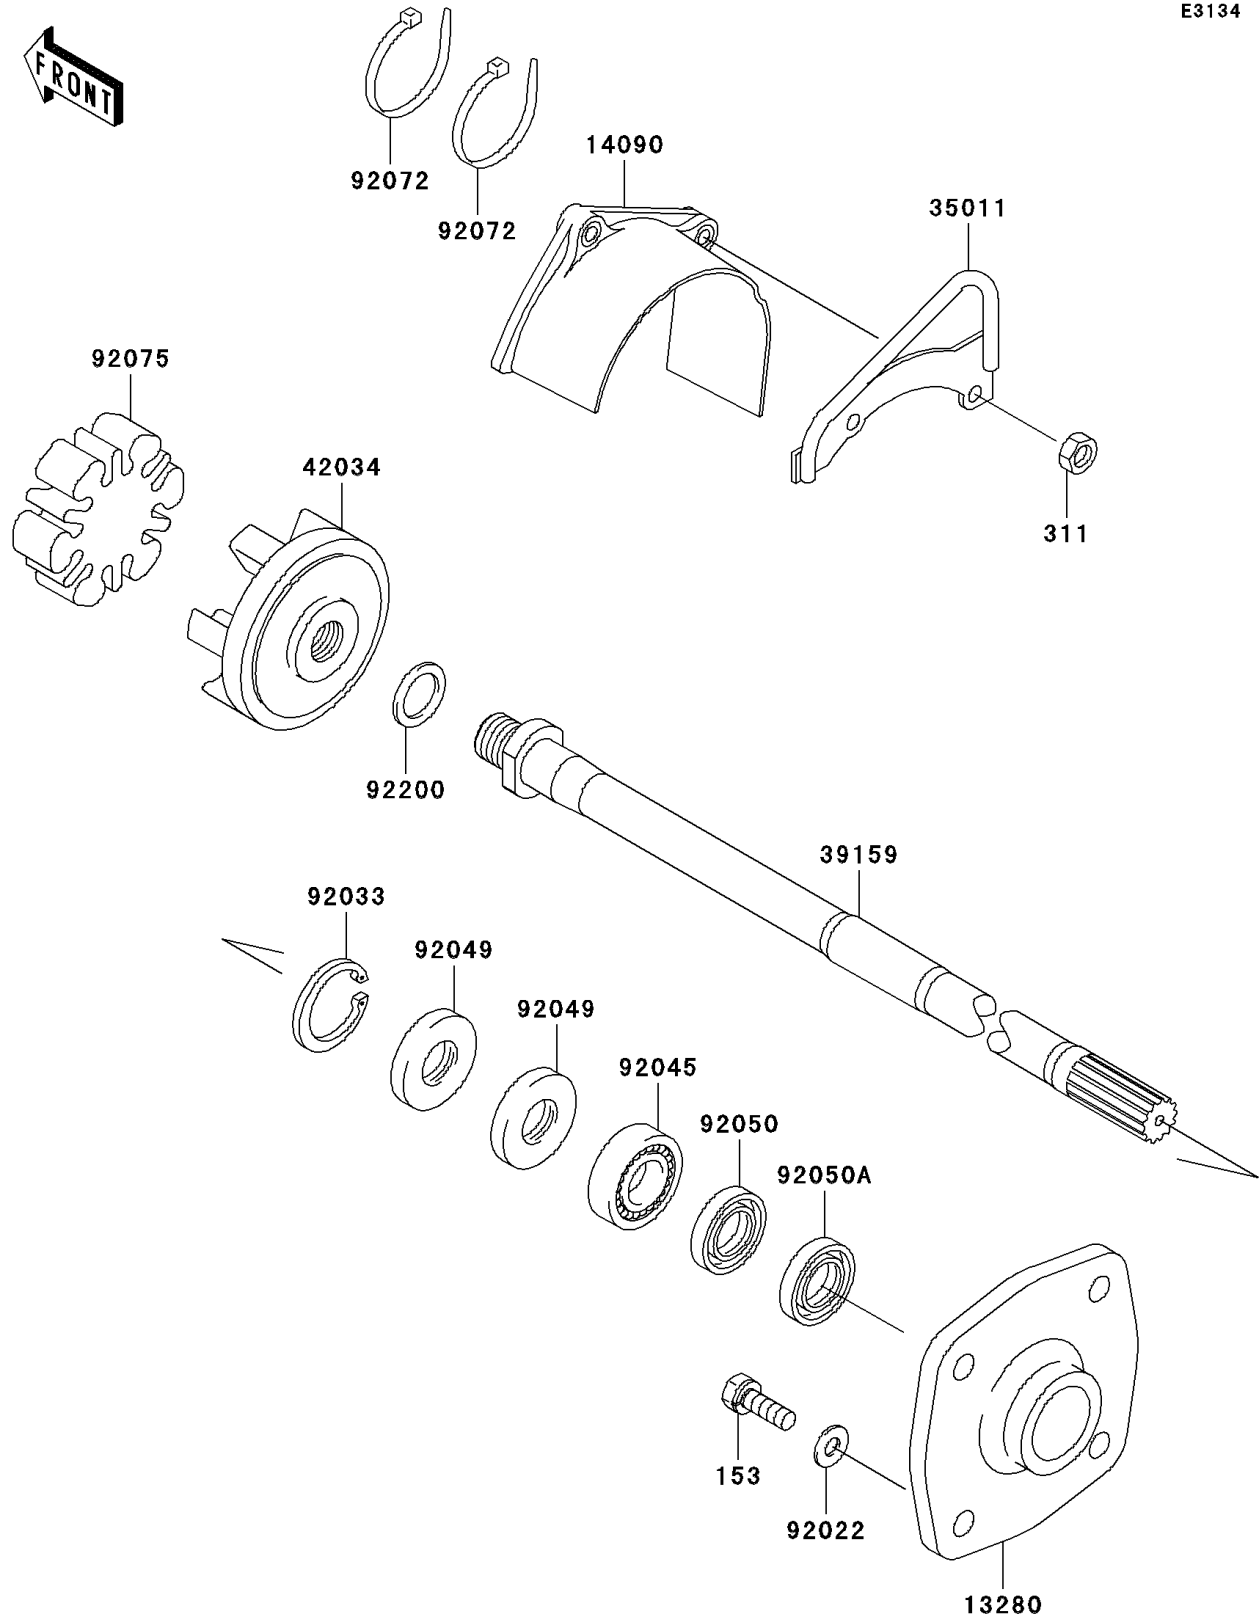

2009 Jet Ski® 800 SX-R™ PARTS DIAGRAM

Drive Shaft

E3134

2009 Jet Ski® 800 SX-R™ PARTS LIST

Drive Shaft

ITEM NAME	PART NUMBER	QUANTITY
BOLT-WS-SMALL,8X25 (Ref # 153)	153R0825	1
NUT-HEX,6MM (Ref # 311)	311R0600	1
HOLDER (Ref # 13280)	13280-3756	1
COVER,COUPLING (Ref # 14090)	14090-3761	1
STAY (Ref # 35011)	35011-3704	1
SHAFT-DRIVE (Ref # 39159)	39159-3738	1
COUPLING (Ref # 42034)	42034-3707	1
WASHER,8.2X18X1.5 (Ref # 92022)	92022-1964	1
RING-SNAP,42MM (Ref # 92033)	92033-3713	1
BEARING-BALL,60042RD (Ref # 92045)	92045-0113	1
SEAL-OIL,S620426 (Ref # 92049)	92049-3707	1
SEAL-OIL,SCY20368 (Ref # 92050)	92050-502	1
SEAL-OIL,SC20367 (Ref # 92050A)	92050-503	1
BAND,L=188.85 (Ref # 92072)	92072-0105	1
DAMPER,COUPLING (Ref # 92075)	92075-520	1
WASHER,20X28X2.0 (Ref # 92200)	92200-3731	1