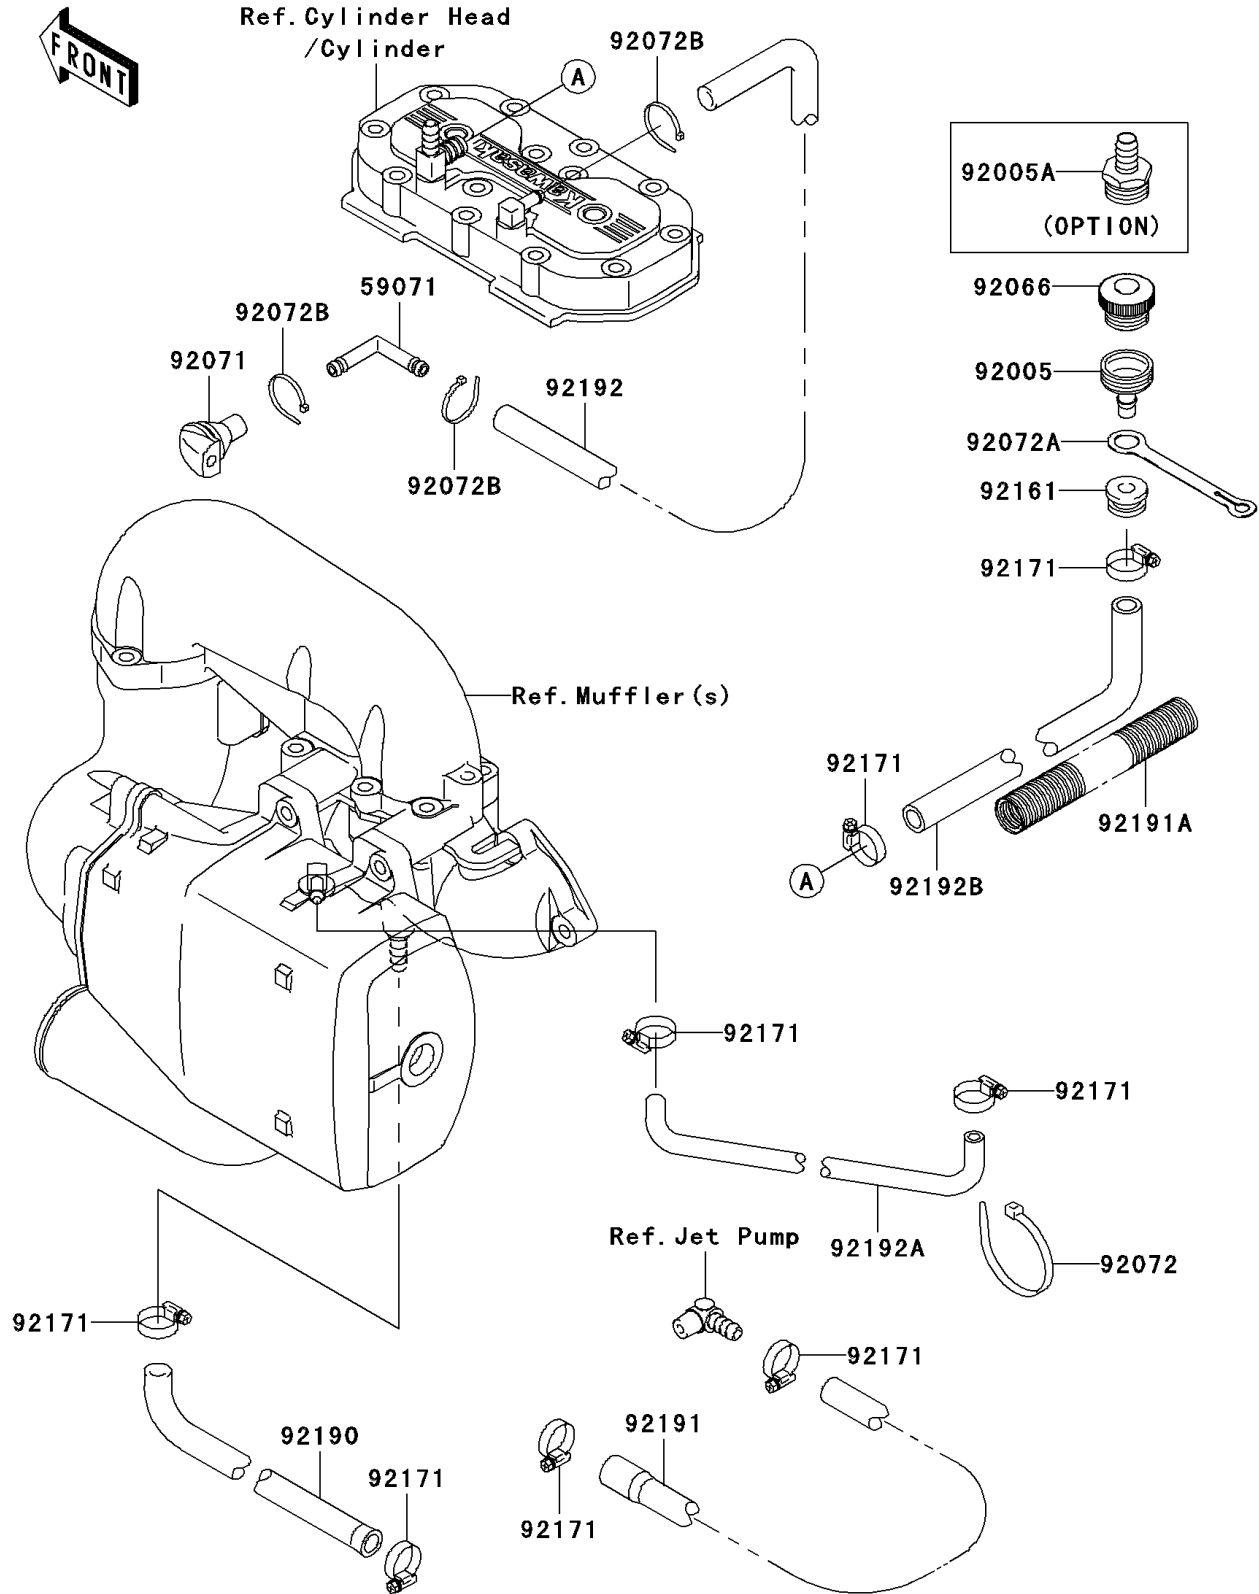

## 2009 Jet Ski® 800 SX-R™ PARTS DIAGRAM

Cooling

E3035

## 2009 Jet Ski® 800 SX-R™ PARTS LIST

### Cooling

ITEM NAME	PART NUMBER	QUANTITY
JOINT (Ref # 59071)	59071-3736	1
FITTING,FLUSH (Ref # 92005)	92005-3744	1
FITTING,FLUSH (Ref # 92005A)	92005-3748	1
PLUG (Ref # 92066)	92066-3787	1
GROMMET (Ref # 92071)	92071-3815	1
BAND,L=188.85 (Ref # 92072)	92072-0105	1
BAND (Ref # 92072A)	92072-3877	1
BAND,L=100.08 (Ref # 92072B)	92072-3882	1
DAMPER (Ref # 92161)	92161-0016	1
CLAMP (Ref # 92171)	92171-3714	1
TUBE,9X16X450 (Ref # 92190)	92190-3914	1
TUBE,PUMP-HULL (Ref # 92191)	92191-3722	1
TUBE (Ref # 92191A)	92191-3884	1
TUBE,7X12X1180 (Ref # 92192)	92192-3704	1
TUBE,MUFFLER-HULL (Ref # 92192A)	92192-3720	1
TUBE,HEAD-FLUSH (Ref # 92192B)	92192-3744	1