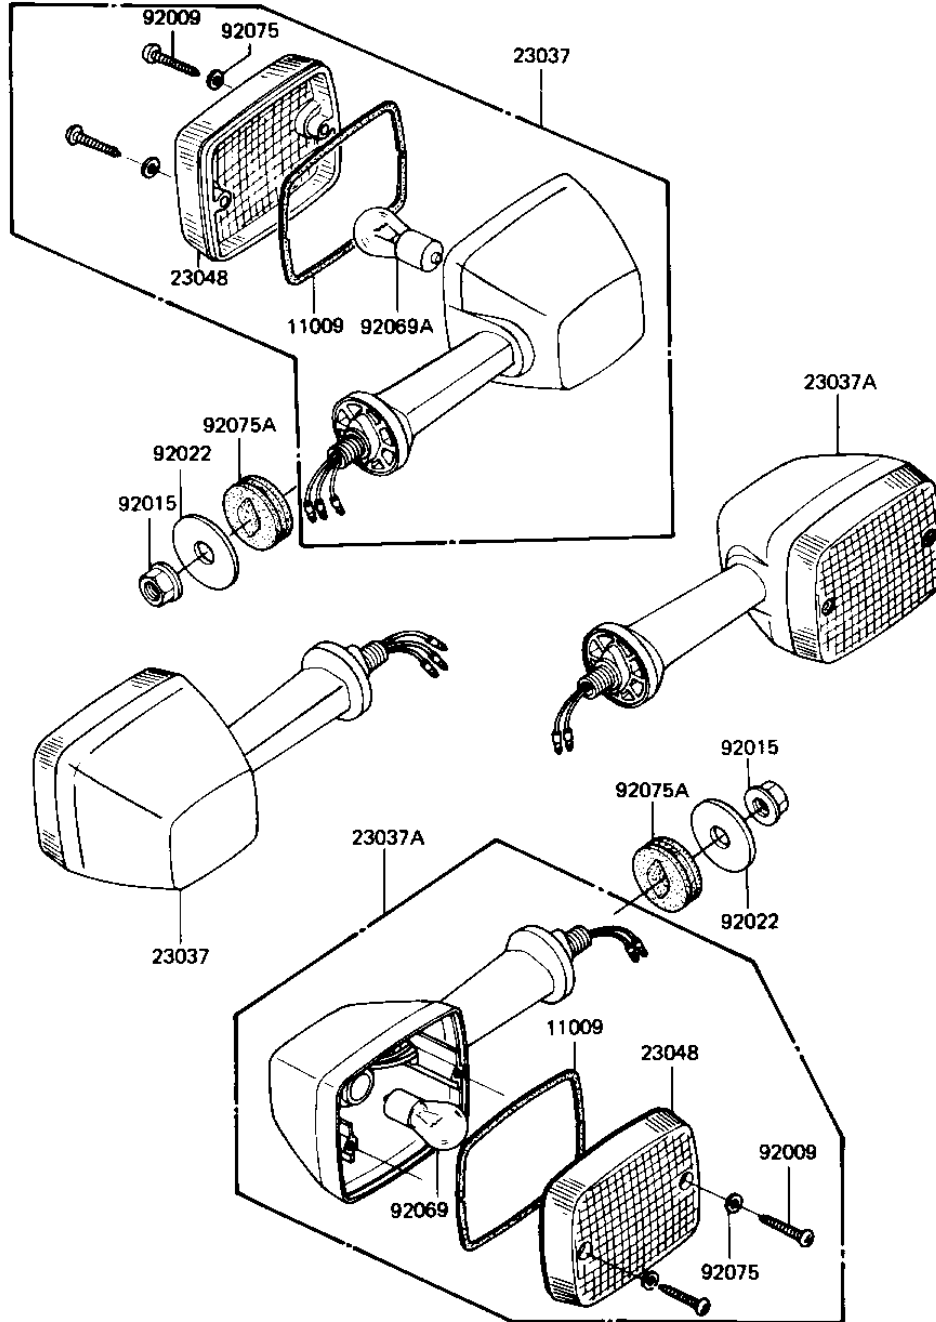

1981 KZ1000-J1 PARTS DIAGRAM

TURN SIGNALS

F2730-0095

1981 KZ1000-J1 PARTS LIST

TURN SIGNALS

ITEM NAME	PART NUMBER	QUANTITY
GASKET,SIGNAL LAMP (Ref # 11009)	11009-1150	1
LAMP-ASSY-SIGNAL,FR (Ref # 23037)	23037-1131	1
LAMP-ASSY-SIGNAL (Ref # 23037A)	23037-1104	1
LENS-SIGNAL LAMP (Ref # 23048)	23048-1019	1
SCREW,TAPPING,4X25 (Ref # 92009)	92009-1069	1
NUT,FLANGED,10MM (Ref # 92015)	92015-1428	1
WASHER,10.5X37X1.6 (Ref # 92022)	92022-1246	1
BULB 12V 32CP (Ref # 92069)	92069-055	1
BULB,12V 23/8W (Ref # 92069A)	92069-060	1
WASHER-PLAIN,4MM (Ref # 92075)	23058-002	1
DAMPER,SIGNAL LAMP (Ref # 92075A)	92075-1391	1