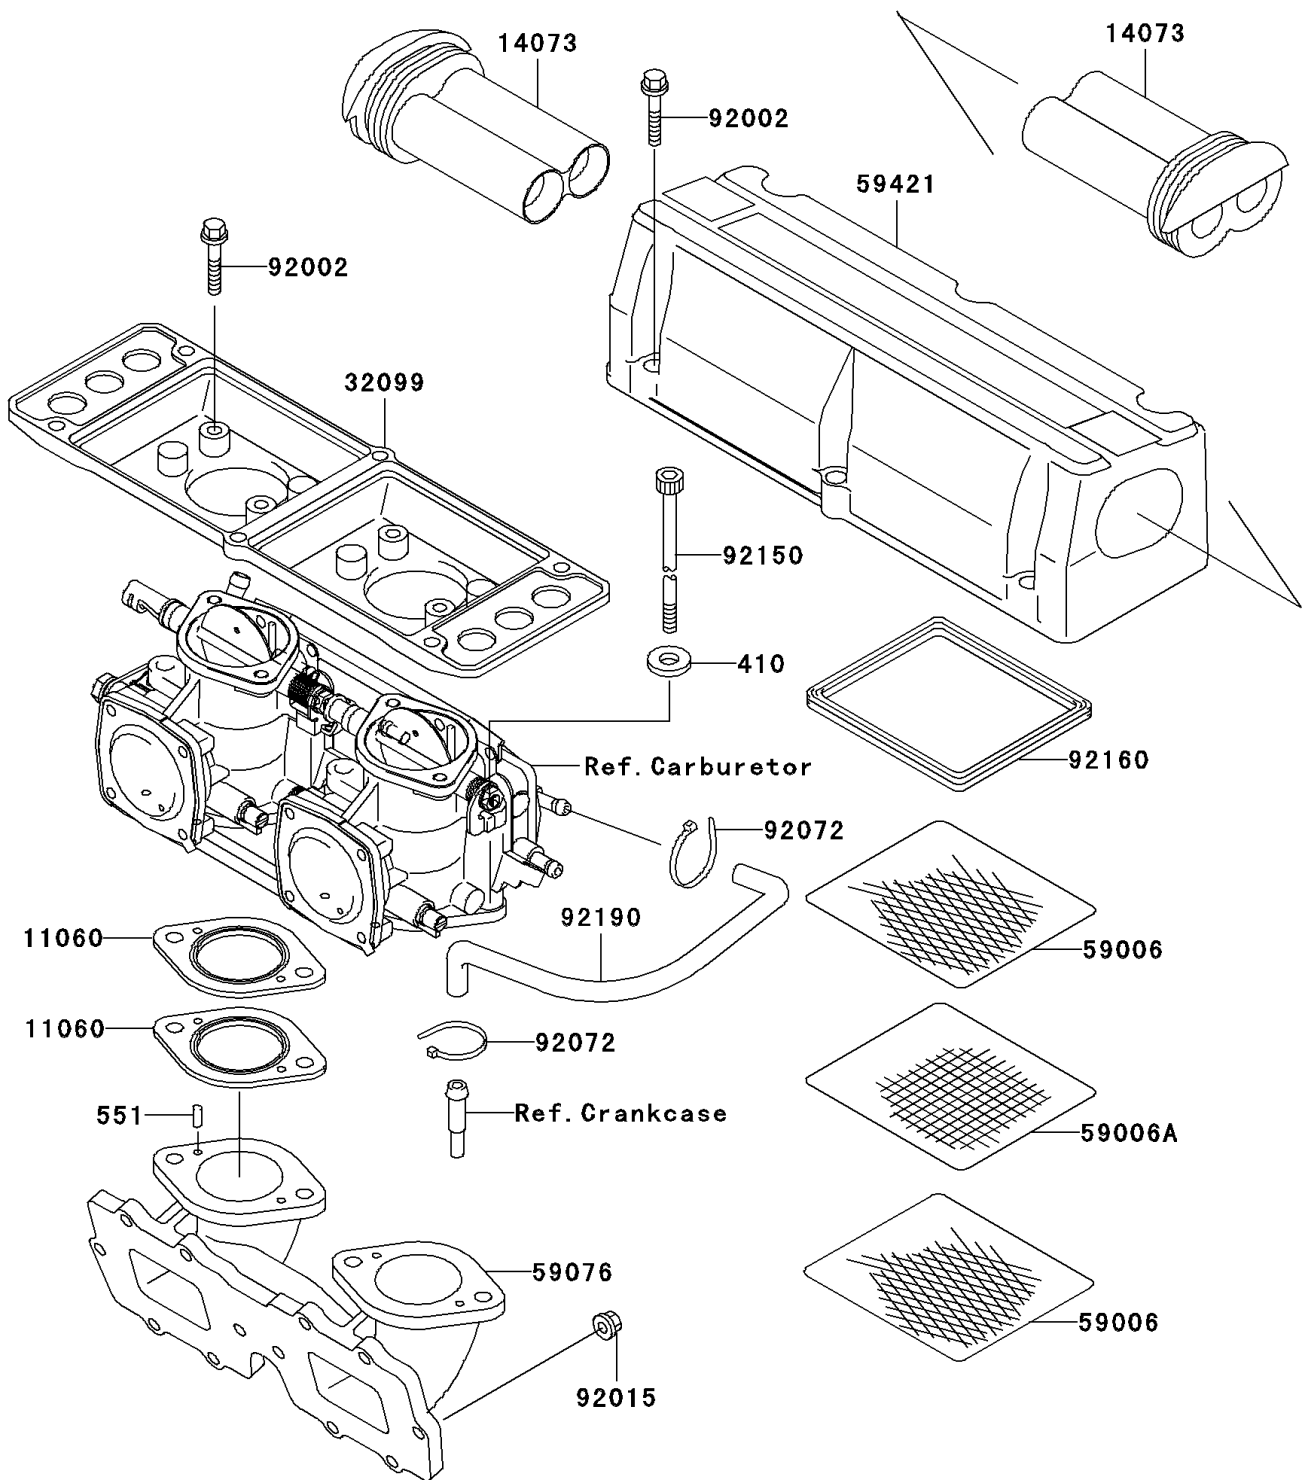

## 2009 Jet Ski® 800 SX-R™ PARTS DIAGRAM

Flame Arrester

E1614

## 2009 Jet Ski® 800 SX-R™ PARTS LIST

Flame Arrester

ITEM NAME	PART NUMBER	QUANTITY
WASHER-PLAIN-SMALL,8MM (Ref # 410)	410S0800	1
PIN-DOWEL (Ref # 551)	551R0416	1
GASKET,CARBURETOR (Ref # 11060)	11060-3761	1
DUCT (Ref # 14073)	14073-3733	1
CASE (Ref # 32099)	32099-3801	1
ARRESTER-FLAME (Ref # 59006)	59006-3707	1
ARRESTER-FLAME (Ref # 59006A)	59006-3708	1
MANIFOLD-INTAKE (Ref # 59076)	59076-3730	1
COVER-INTAKE (Ref # 59421)	59421-3733	1
BOLT,6X30 (Ref # 92002)	92002-3726	1
NUT,CAP,6MM (Ref # 92015)	92015-1385	1
BAND,L=152 (Ref # 92072)	92072-3874	1
BOLT,SOCKET,8X85 (Ref # 92150)	92150-3852	1
DAMPER (Ref # 92160)	92160-3704	1
TUBE (Ref # 92190)	92190-3965	1