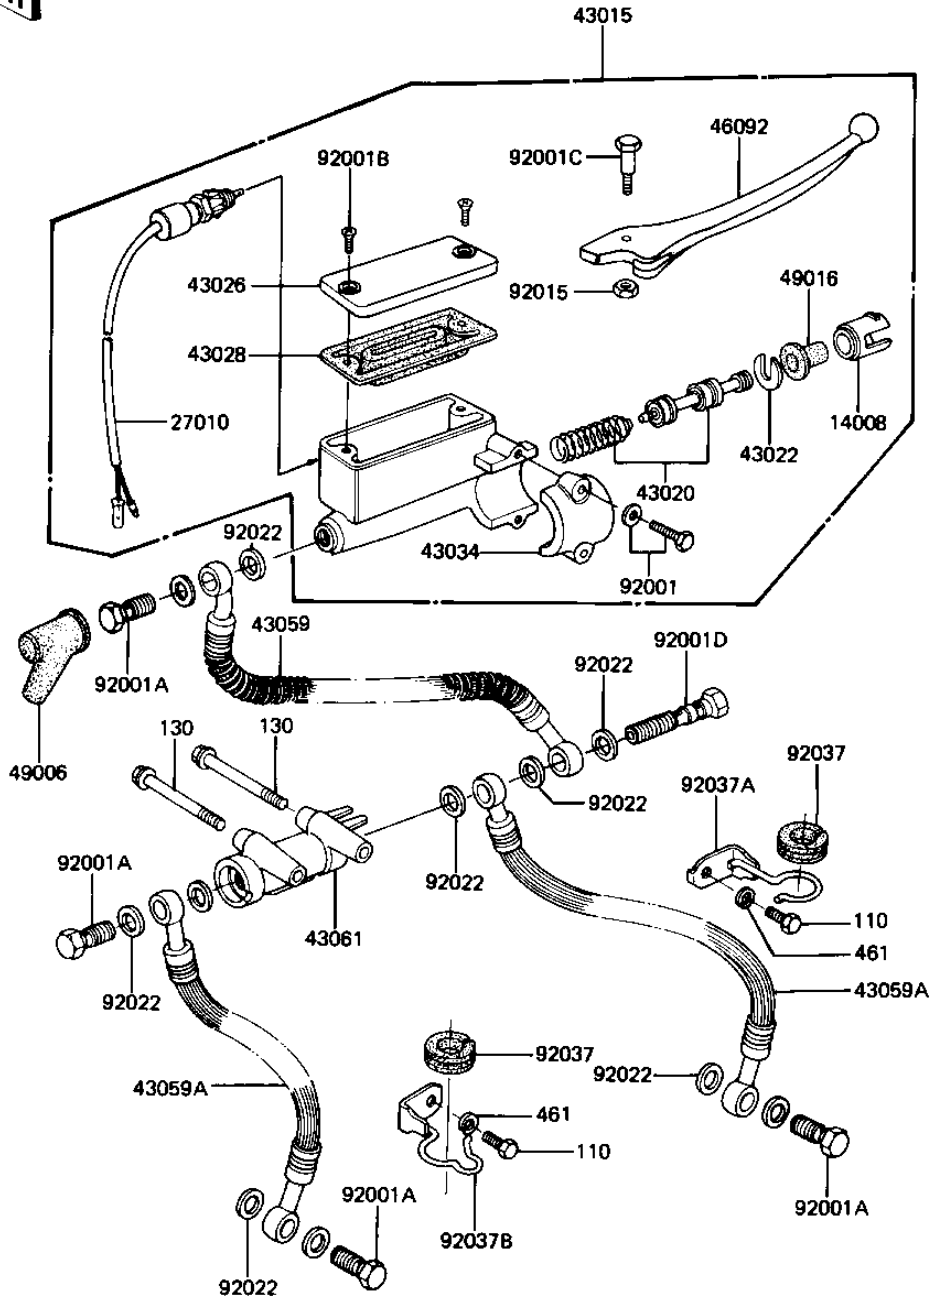

1981 KZ1000-J1 PARTS DIAGRAM

FRONT MASTER CYLINDER (KZ1000-J1/J2)

F2291-0011

1981 KZ1000-J1 PARTS LIST

FRONT MASTER CYLINDER (KZ1000-J1/J2)

ITEM NAME	PART NUMBER	QUANTITY
LINER,PISTON (Ref # 14008)	14008-1007	1
SWITCH,BRAKE (Ref # 27010)	27010-1028	1
CYLINDER ASSY,FRONT (Ref # 43015)	43015-1032	1
PISTON-COMP-BRAKE (Ref # 43020)	43020-1023	1
STOPER,PISTON (Ref # 43022)	43022-1001	1
CAP,OIL CUP (Ref # 43026)	43026-1006	1
DIAPHRAGM (Ref # 43028)	43028-1008	1
HOLDER,MASTER CYLINDR (Ref # 43034)	43034-1001	1
HOSE-BRAKE,L=440 (Ref # 43059)	43059-1092	1
HOSE-BRAKE,FR,L=550 (Ref # 43059A)	43059-1198	1
JOINT BRAKE (Ref # 43061)	43061-1004	1
LEVER,FRONT BRAKE (Ref # 46092)	46092-1004	1
BOOT,DUST (Ref # 49006)	49006-1041	1
DUST COVER (Ref # 49016)	49016-1010	1
BOLT,HEX HEAD,6X25 (Ref # 92001)	43033-003	1
BOLT,OIL,L=23 (Ref # 92001A)	92002-1888	1
SCREW,COUNTERSUNK HED (Ref # 92001B)	92001-1055	1
BOLT,CLUTCH LEV FITT (Ref # 92001C)	92001-1056	1
BOLT (Ref # 92001D)	92002-1909	1
NUT 6MM (Ref # 92015)	312B0600	1
WASHER-OIL BOLT (Ref # 92022)	43067-001	1
DAMPER RUBBER,CYL HSE (Ref # 92037)	43064-006	1
CLAMP,BRAKE HOSE,RH (Ref # 92037A)	92037-1217	1
CLAMP,BRAKE HOSE,LH (Ref # 92037B)	92037-1231	1
BOLT-UPSET,6X12 (Ref # 110)	112G0612	1
BOLT,FLANGED,6X65 (Ref # 130)	130G0665	1
WASHER SPRING 6MM (Ref # 461)	461F0600	1