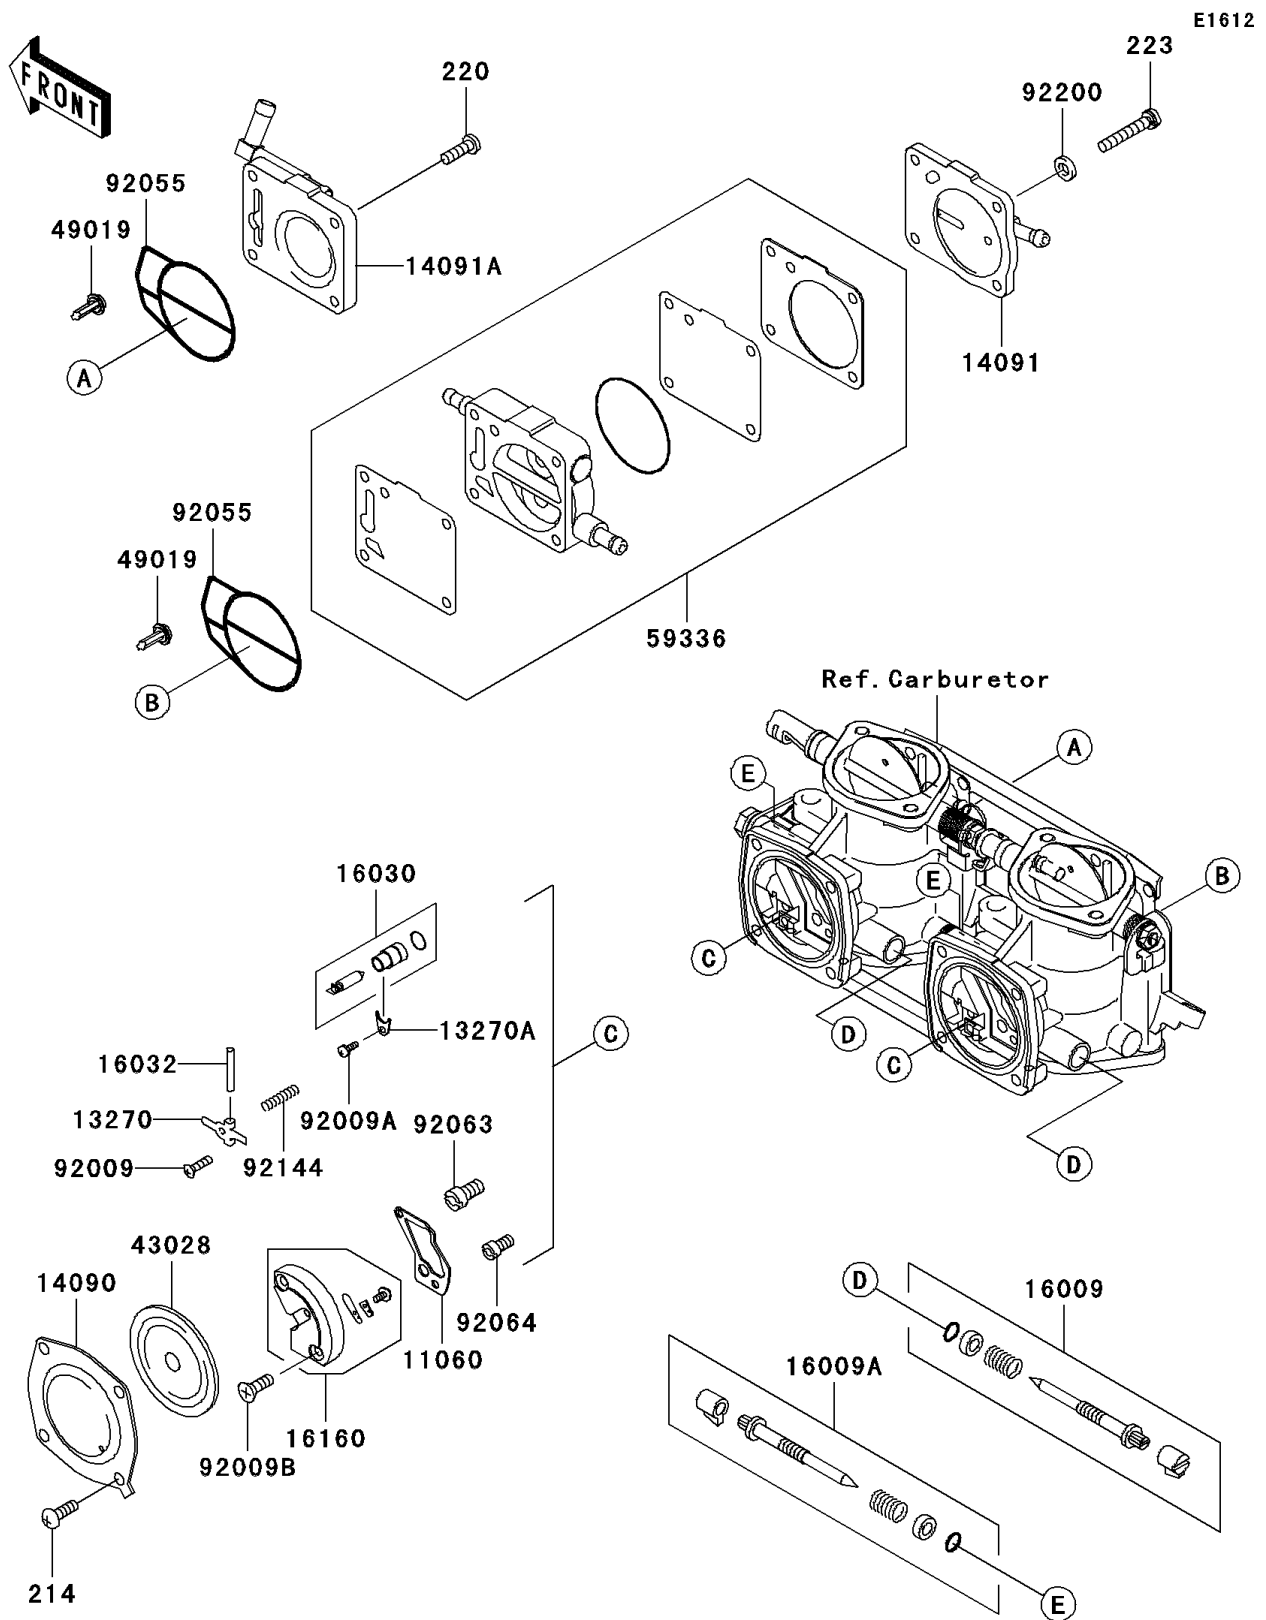

2009 Jet Ski® 800 SX-R™ PARTS DIAGRAM

Carburetor Parts

2009 Jet Ski® 800 SX-R™ PARTS LIST

Carburetor Parts

ITEM NAME	PART NUMBER	QUANTITY
SCREW-PAN+-,5X10 (Ref # 214)	214R0510	1
SCREW-PAN-CROS,5X16 (Ref # 220)	220R0516	1
SCREW-PAN-WS-CROS,5X35 (Ref # 223)	223R0535	1
GASKET (Ref # 11060)	11060-3774	1
PLATE (Ref # 13270)	13270-3828	1
PLATE (Ref # 13270A)	13270-3829	1
COVER (Ref # 14090)	14090-3785	1
COVER (Ref # 14091)	14091-3774	1
COVER (Ref # 14091A)	14091-3775	1
NEEDLE-JET,SLOW (Ref # 16009)	16009-3717	1
NEEDLE-JET,MAIN (Ref # 16009A)	16009-3718	1
VALVE-FLOAT (Ref # 16030)	16030-3703	1
PIN,FLOAT (Ref # 16032)	16032-006	1
BODY (Ref # 16160)	16160-3737	1
DIAPHRAGM (Ref # 43028)	43028-3709	1
FILTER-FUEL (Ref # 49019)	49019-3713	1
CASE-PUMP,DIAPHRAGM (Ref # 59336)	59336-3712	1
SCREW,3X8 (Ref # 92009)	92009-3712	1
SCREW,3X7 (Ref # 92009A)	92009-3821	1
SCREW,4X14 (Ref # 92009B)	92009-3822	1
RING-O (Ref # 92055)	92055-3745	1
JET-MAIN,#132.5 (Ref # 92063)	92063-3724	1
JET-PILOT,#72.5 (Ref # 92064)	92064-3704	1
SPRING (Ref # 92144)	92144-3756	1
WASHER,5.3X10X1.0 (Ref # 92200)	92200-3745	1