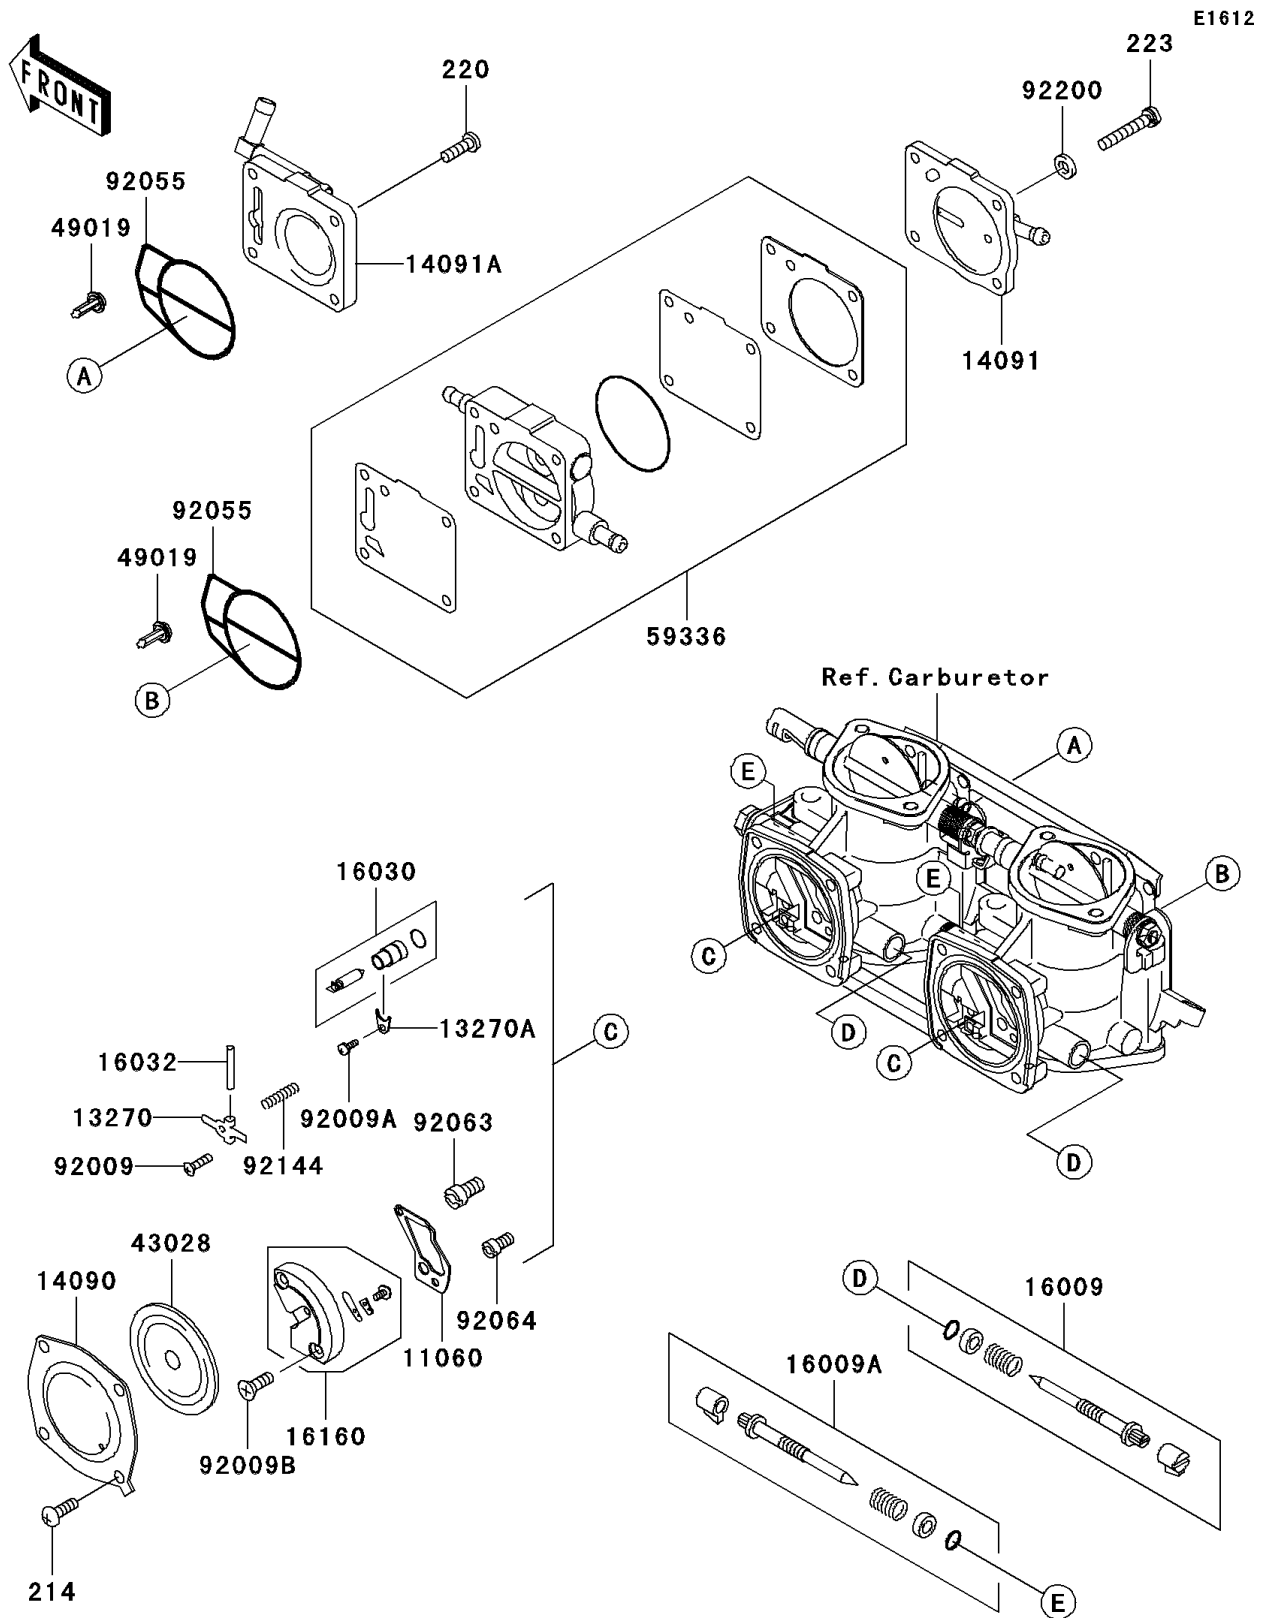

2006 800 SX-R PARTS DIAGRAM

Carburetor Parts

2006 800 SX-R PARTS LIST

Carburetor Parts

ITEM NAME	PART NUMBER	QUANTITY
SCREW-PAN+-,5X10 (Ref # 214)	214R0510	8
SCREW-PAN-CROS,5X16 (Ref # 220)	220R0516	4
SCREW-PAN-WS-CROS,5X35 (Ref # 223)	223R0535	4
GASKET (Ref # 11060)	11060-3774	2
PLATE (Ref # 13270)	13270-3828	2
PLATE (Ref # 13270A)	13270-3829	2
COVER (Ref # 14090)	14090-3785	2
COVER (Ref # 14091)	14091-3774	1
COVER (Ref # 14091A)	14091-3775	1
NEEDLE-JET,SLOW (Ref # 16009)	16009-3717	2
NEEDLE-JET,MAIN (Ref # 16009A)	16009-3718	2
VALVE-FLOAT (Ref # 16030)	16030-3703	2
PIN,FLOAT (Ref # 16032)	16032-006	2
BODY (Ref # 16160)	16160-3737	2
DIAPHRAGM (Ref # 43028)	43028-3709	2
FILTER-FUEL (Ref # 49019)	49019-3713	2
CASE-PUMP,DIAPHRAGM (Ref # 59336)	59336-3712	1
SCREW,3X8 (Ref # 92009)	92009-3712	2
SCREW,3X7 (Ref # 92009A)	92009-3821	2
SCREW,4X14 (Ref # 92009B)	92009-3822	4
RING-O (Ref # 92055)	92055-3745	2
JET-MAIN,#132.5 (Ref # 92063)	92063-3724	2
JET-PILOT,#72.5 (Ref # 92064)	92064-3704	2
SPRING (Ref # 92144)	92144-3756	2
WASHER,5.3X10X1.0 (Ref # 92200)	92200-3745	4