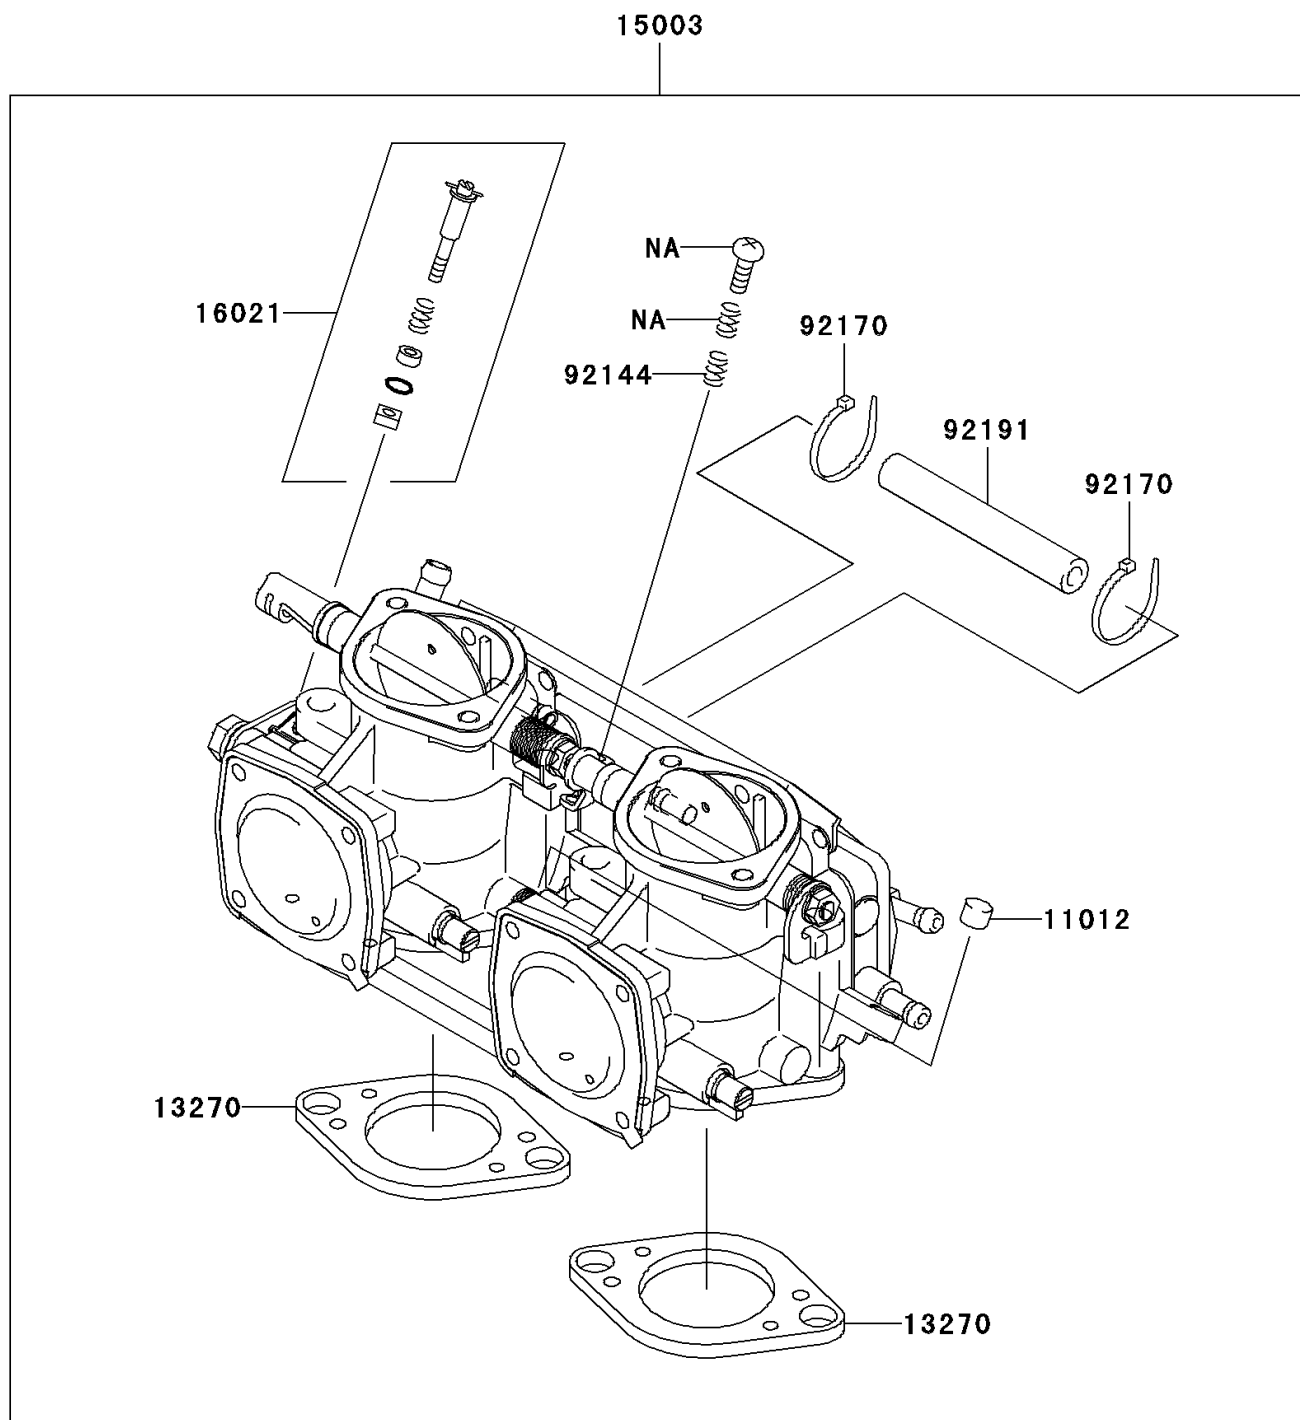

## 2009 Jet Ski® 800 SX-R™ PARTS DIAGRAM

Carburetor

E1611

## 2009 Jet Ski® 800 SX-R™ PARTS LIST

Carburetor

ITEM NAME	PART NUMBER	QUANTITY
CAP (Ref # 11012)	11012-3789	1
PLATE,CARBURETOR (Ref # 13270)	13270-3830	1
CARBURETOR-ASSY (Ref # 15003)	15003-3746	1
SCREW-THROTTLE STOP (Ref # 16021)	16021-3710	1
SPRING (Ref # 92144)	92144-3757	1
CLAMP (Ref # 92170)	92170-3749	1
TUBE,5.3X10.5X85 (Ref # 92191)	92191-3770	1