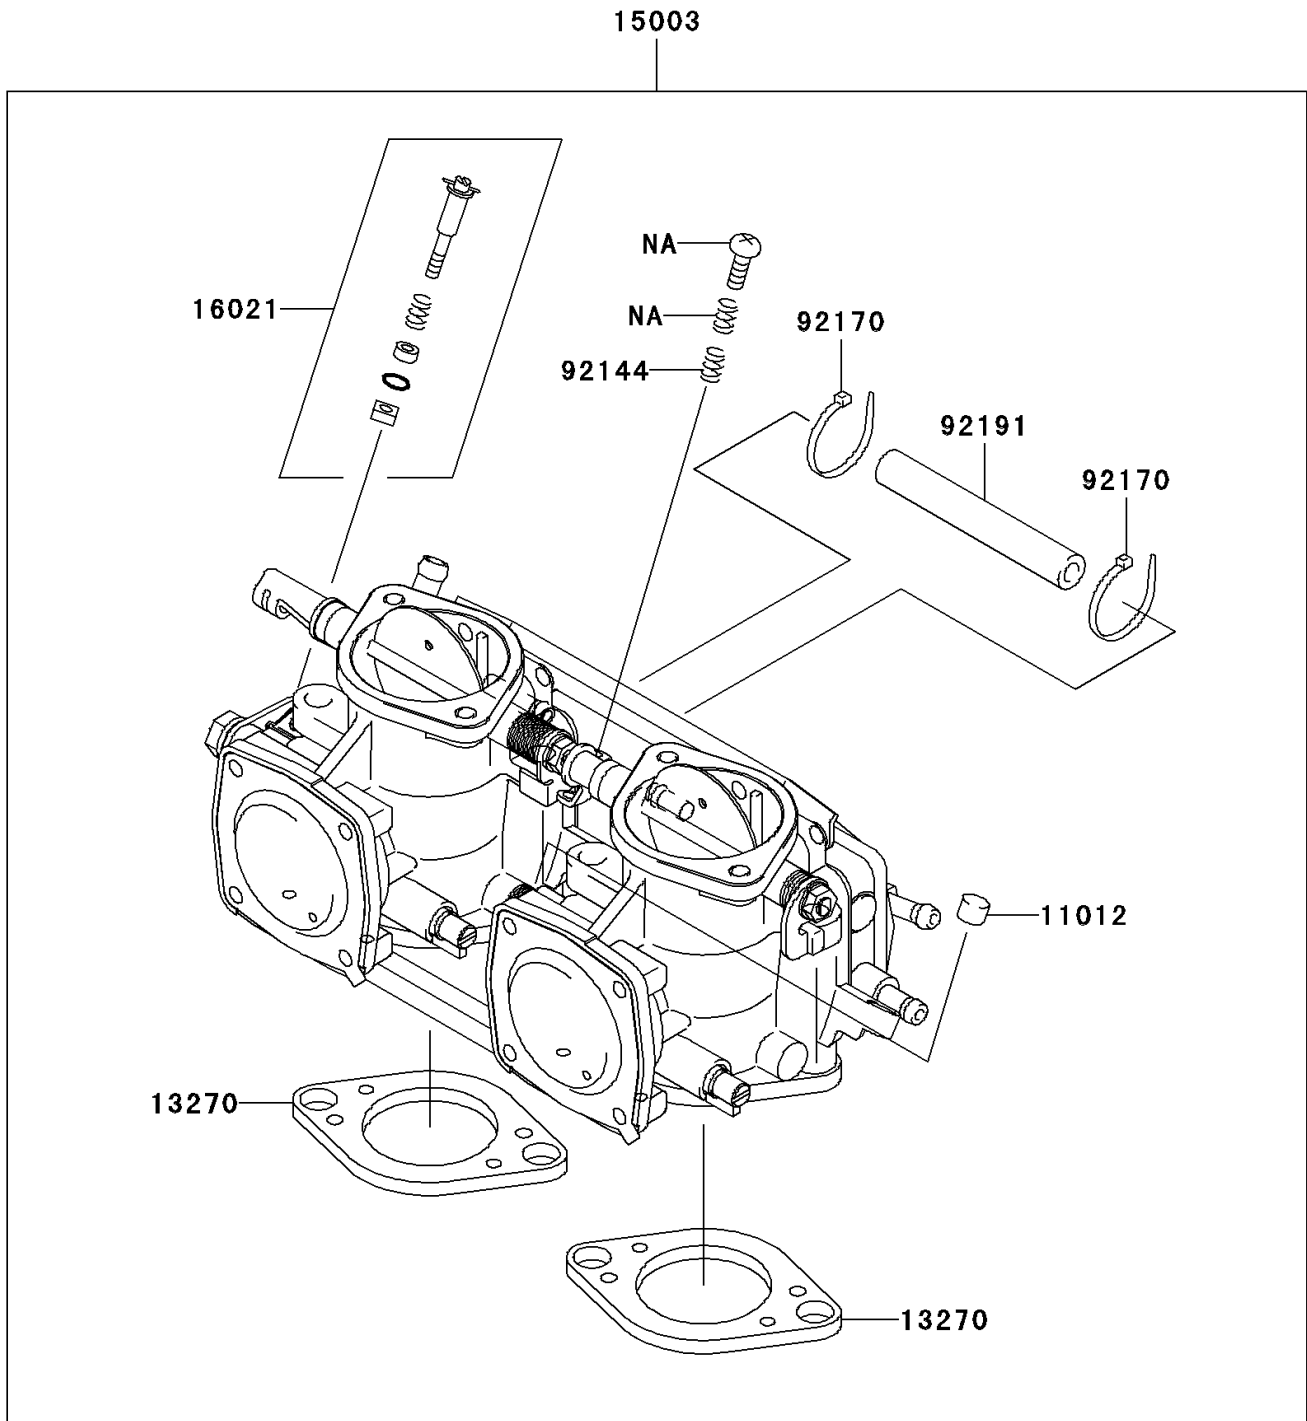

2008 800 SX-R PARTS DIAGRAM

Carburetor

E1611

2008 800 SX-R PARTS LIST

Carburetor

ITEM NAME	PART NUMBER	QUANTITY
CAP (Ref # 11012)	11012-3789	1
PLATE,CARBURETOR (Ref # 13270)	13270-3830	2
CARBURETOR-ASSY (Ref # 15003)	15003-3746	1
SCREW-THROTTLE STOP (Ref # 16021)	16021-3710	1
SPRING (Ref # 92144)	92144-3757	1
CLAMP (Ref # 92170)	92170-3749	2
TUBE,5.3X10.5X85 (Ref # 92191)	92191-3770	1