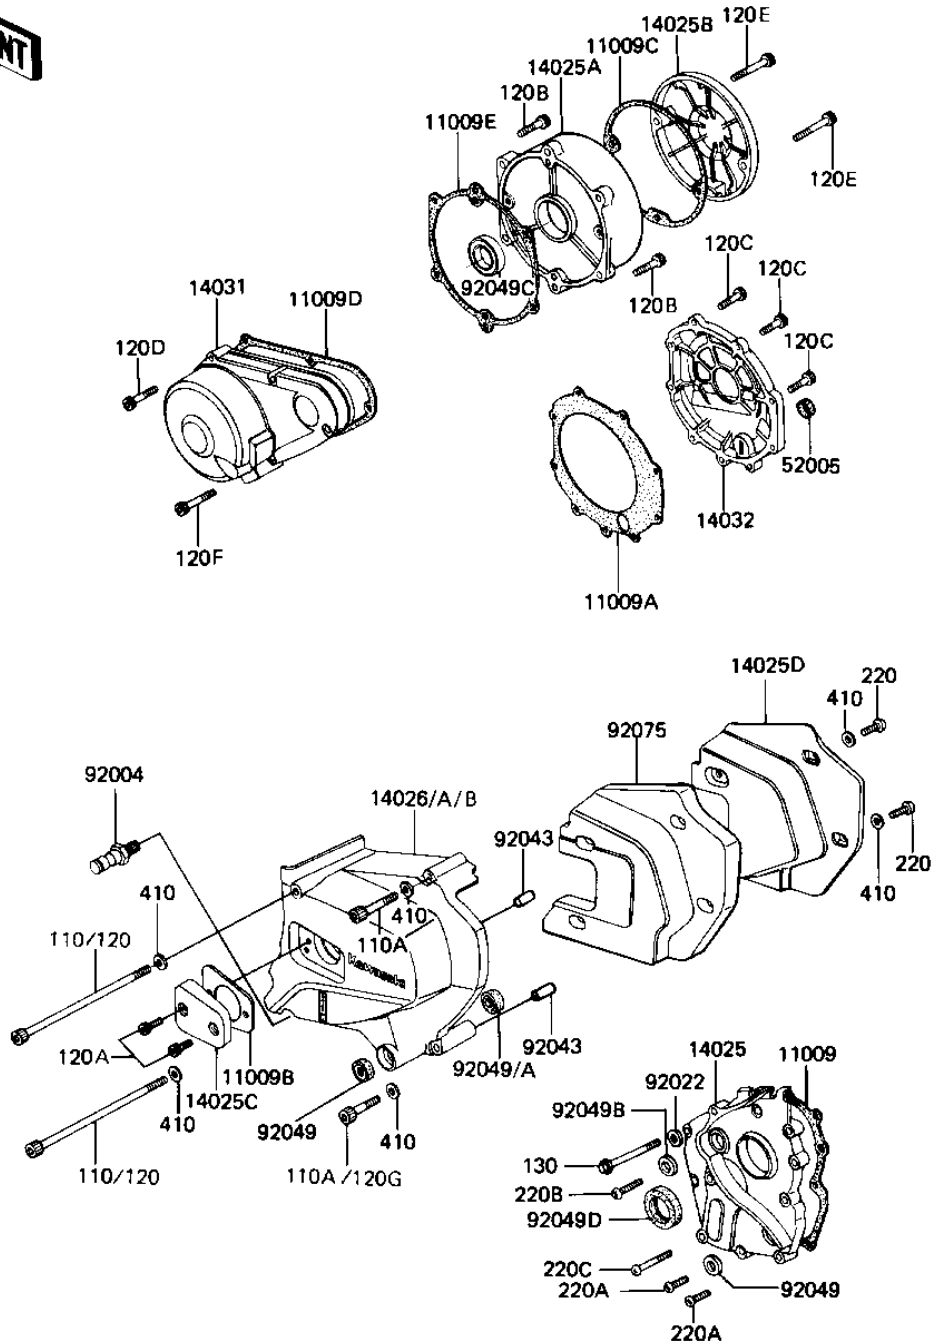

1981 KZ1000-J1 PARTS DIAGRAM

ENGINE COVERS

1981 KZ1000-J1 PARTS LIST

ENGINE COVERS

ITEM NAME	PART NUMBER	QUANTITY
GASKET,TRANSMISSION C (Ref # 11009)	11060-1069	1
GASKET,CLUTCH COVER (Ref # 11009A)	11060-1070	1
GASKET,CLUTCH ADJUSTI (Ref # 110098)	11060-1073	1
GASKET,PULSING COIL C (Ref # 11009C)	11060-1072	1
GASKET,GENERATOR COVE (Ref # 11009D)	11060-1075	1
GASKET,RH ENGINE COVE (Ref # 11009E)	11060-1071	1
COVER,TRANSMISSION (Ref # 14025)	14025-1240	1
COVER,ENGINE,RH (Ref # 14025A)	14025-1243	1
COVER,PULSING COIL (Ref # 14025B)	14025-1614	1
COVER,CLUTCH ADJUSTIN (Ref # 14025C)	14025-1249	1
COVER,SOUND ARRESTER (Ref # 14025D)	14025-1252	1
COVER-CHAIN (Ref # 14026)	14026-1034	1
COVER-GENERATOR (Ref # 14031)	14031-1056	1
COVER-CLUTCH (Ref # 14032)	14032-1047	1
GAUGE,OIL LEVEL (Ref # 52005)	52005-1009	1
WASHER OIL PUMP BANJO (Ref # 92022)	92022-077	1
PIN-DOWEL (Ref # 92043)	92042-007	1
OIL SEAL SB12205 (Ref # 92049)	92049-004	1
OIL SEAL,SD-8187 (Ref # 92049B)	92049-1017	1
OIL SEAL,SC32487 (Ref # 92049C)	92049-1033	1
SEAL-OIL (Ref # 92049D)	92049-1070	1
DAMPER,SOUND (Ref # 92075)	92075-1269	1
BOLT-UPSET,6X125 (Ref # 110)	112G06125	1
BOLT,6X70 (Ref # 110A)	110G0670	1
BOLT,6X14 (Ref # 120A)	120P0614	1
BOLT,SOCKET,6X22 (Ref # 120B)	120P0622	1
BOLT,6X25 (Ref # 120C)	120P0625	1
BOLT,SOCKET,6X30 (Ref # 120D)	120P0630	1
BOLT,SOCKET,6X35 (Ref # 120E)	120P0635	1

1981 KZ1000-J1 PARTS LIST

ENGINE COVERS

ITEM NAME	PART NUMBER	QUANTITY
BOLT, SOCKET, 6X40 (Ref # 120F)	120P0640	1
BOLT, FLANGED, 6X55 (Ref # 130)	130G0655	1
SCREW PAN HEAD 6X12 (Ref # 220)	220B0612	1
SCREW PAN HEAD 6X20 (Ref # 220A)	220B0620	1
SCREW PAN HEAD 6X28 (Ref # 220B)	220B0628	1
SCREW PAN HEAD 6X40 (Ref # 220C)	220B0640	1
WASHER PLAIN 6MM (Ref # 410)	410B0600	1