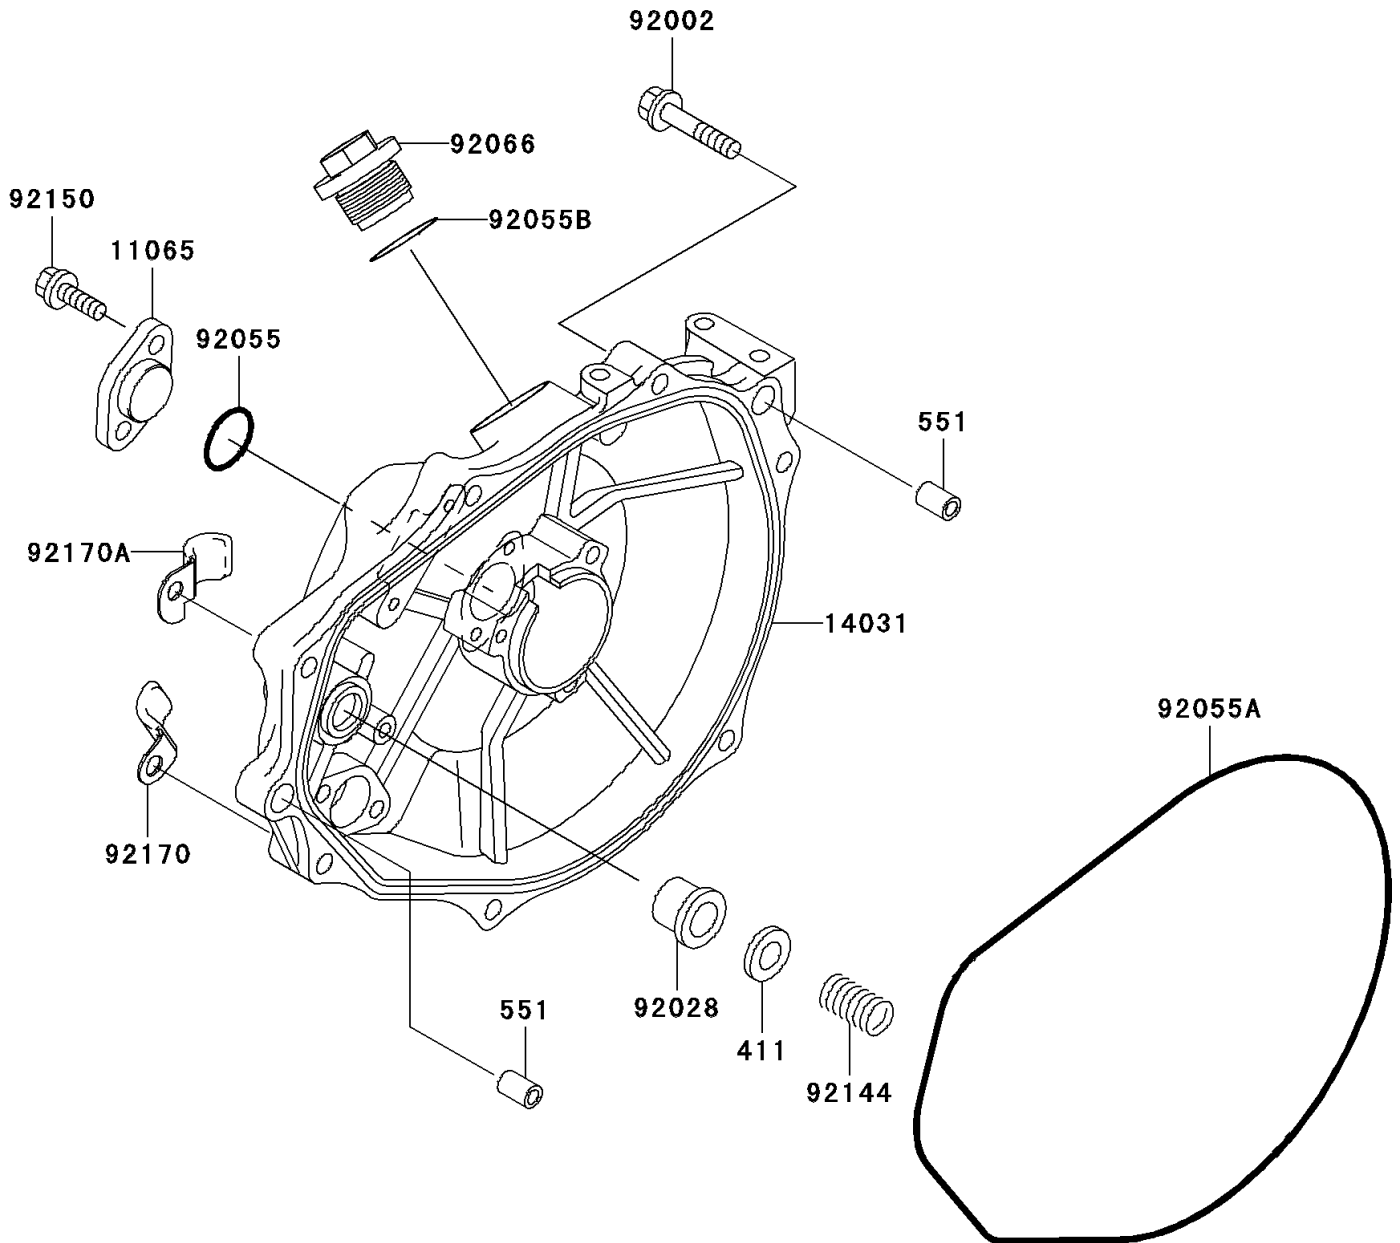

# 2010 800 SX-R PARTS DIAGRAM

Engine Cover(s)

E1431

## 2010 800 SX-R PARTS LIST

Engine Cover(s)

ITEM NAME	PART NUMBER	QUANTITY
WASHER-PLAIN,5MM (Ref # 411)	411S0500	1
PIN-DOWEL (Ref # 551)	551R0812	2
CAP (Ref # 11065)	11065-3725	1
COVER-GENERATOR (Ref # 14031)	14031-3735	1
BOLT,6X30 (Ref # 92002)	92002-3726	7
BUSHING (Ref # 92028)	92028-3718	1
RING-O,19.5X1.5 (Ref # 92055)	92055-055	1
RING-O,GENERATOR COVER (Ref # 92055A)	92055-3712	1
RING-O (Ref # 92055B)	92055-515	1
PLUG (Ref # 92066)	92066-3739	1
SPRING (Ref # 92144)	92144-3728	1
BOLT,6X18 (Ref # 92150)	92150-3729	2
CLAMP (Ref # 92170)	92170-3735	1
CLAMP (Ref # 92170A)	92170-3736	1