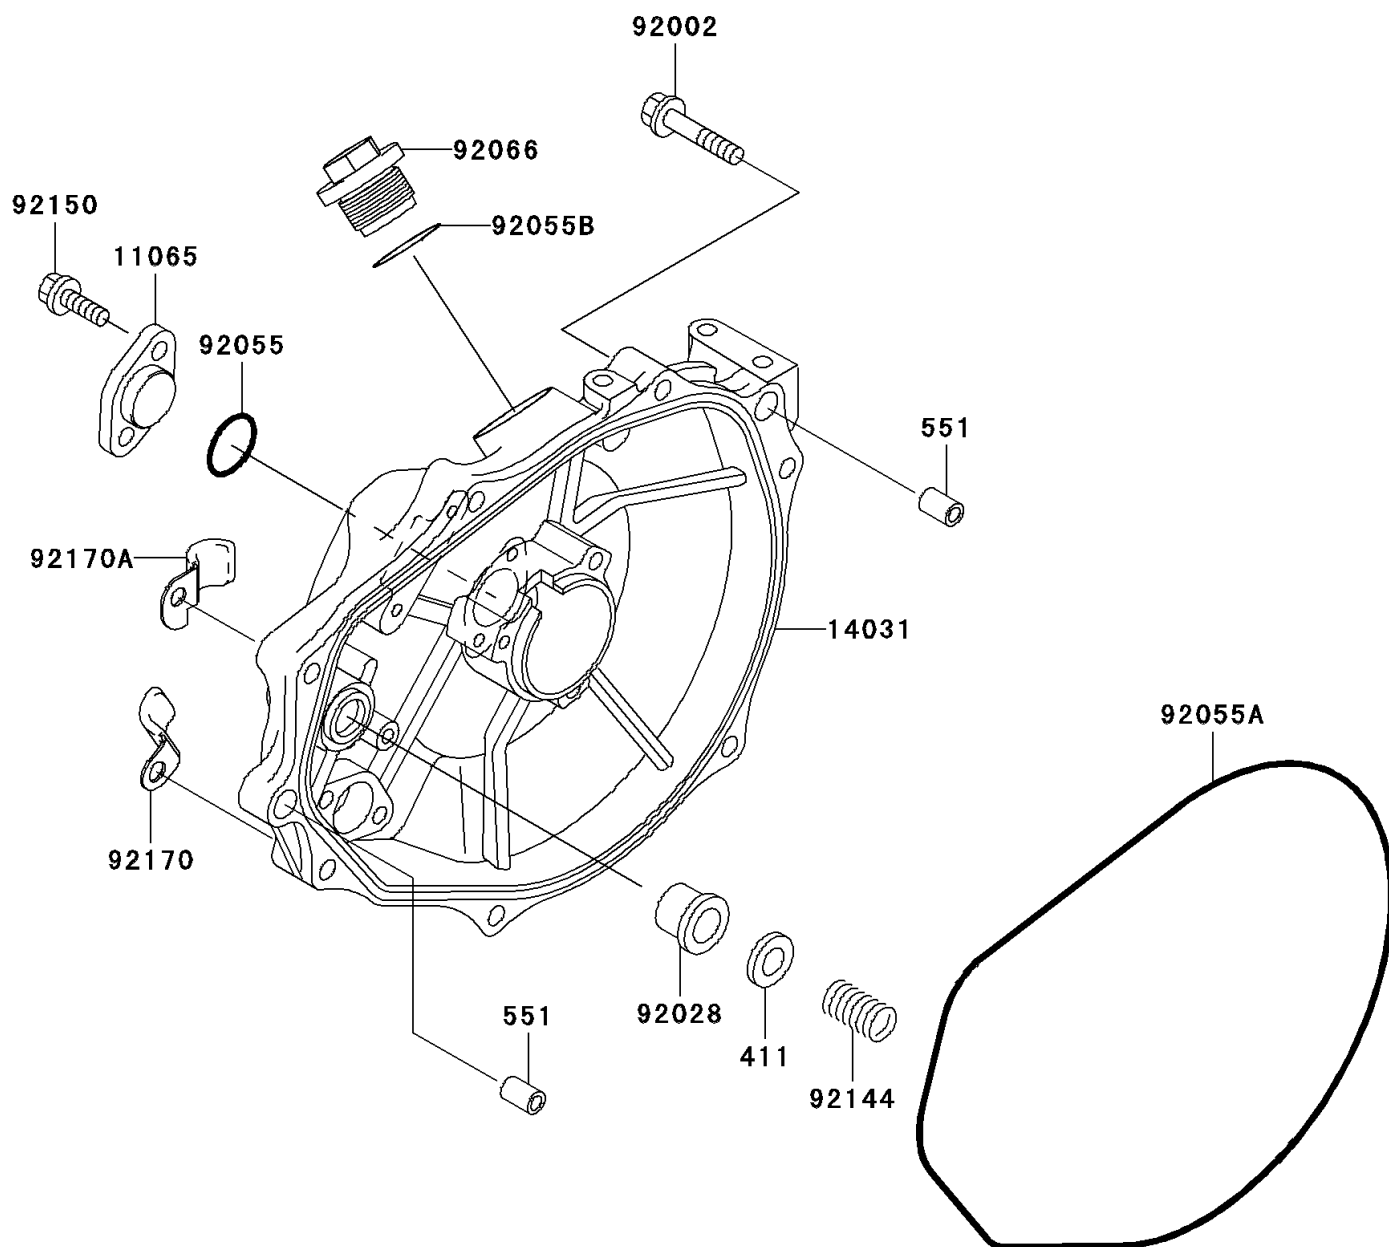

2009 Jet Ski® 800 SX-R™ PARTS DIAGRAM

Engine Cover(s)

E1431

2009 Jet Ski® 800 SX-R™ PARTS LIST

Engine Cover(s)

ITEM NAME	PART NUMBER	QUANTITY
WASHER-PLAIN,5MM (Ref # 411)	411S0500	1
PIN-DOWEL (Ref # 551)	551R0812	1
CAP (Ref # 11065)	11065-3725	1
COVER-GENERATOR (Ref # 14031)	14031-3735	1
BOLT,6X30 (Ref # 92002)	92002-3726	1
BUSHING (Ref # 92028)	92028-3718	1
RING-O,19.5X1.5 (Ref # 92055)	92055-055	1
RING-O,GENERATOR COVER (Ref # 92055A)	92055-3712	1
RING-O (Ref # 92055B)	92055-515	1
PLUG (Ref # 92066)	92066-3739	1
SPRING (Ref # 92144)	92144-3728	1
BOLT,6X18 (Ref # 92150)	92150-3729	1
CLAMP (Ref # 92170)	92170-3735	1
CLAMP (Ref # 92170A)	92170-3736	1