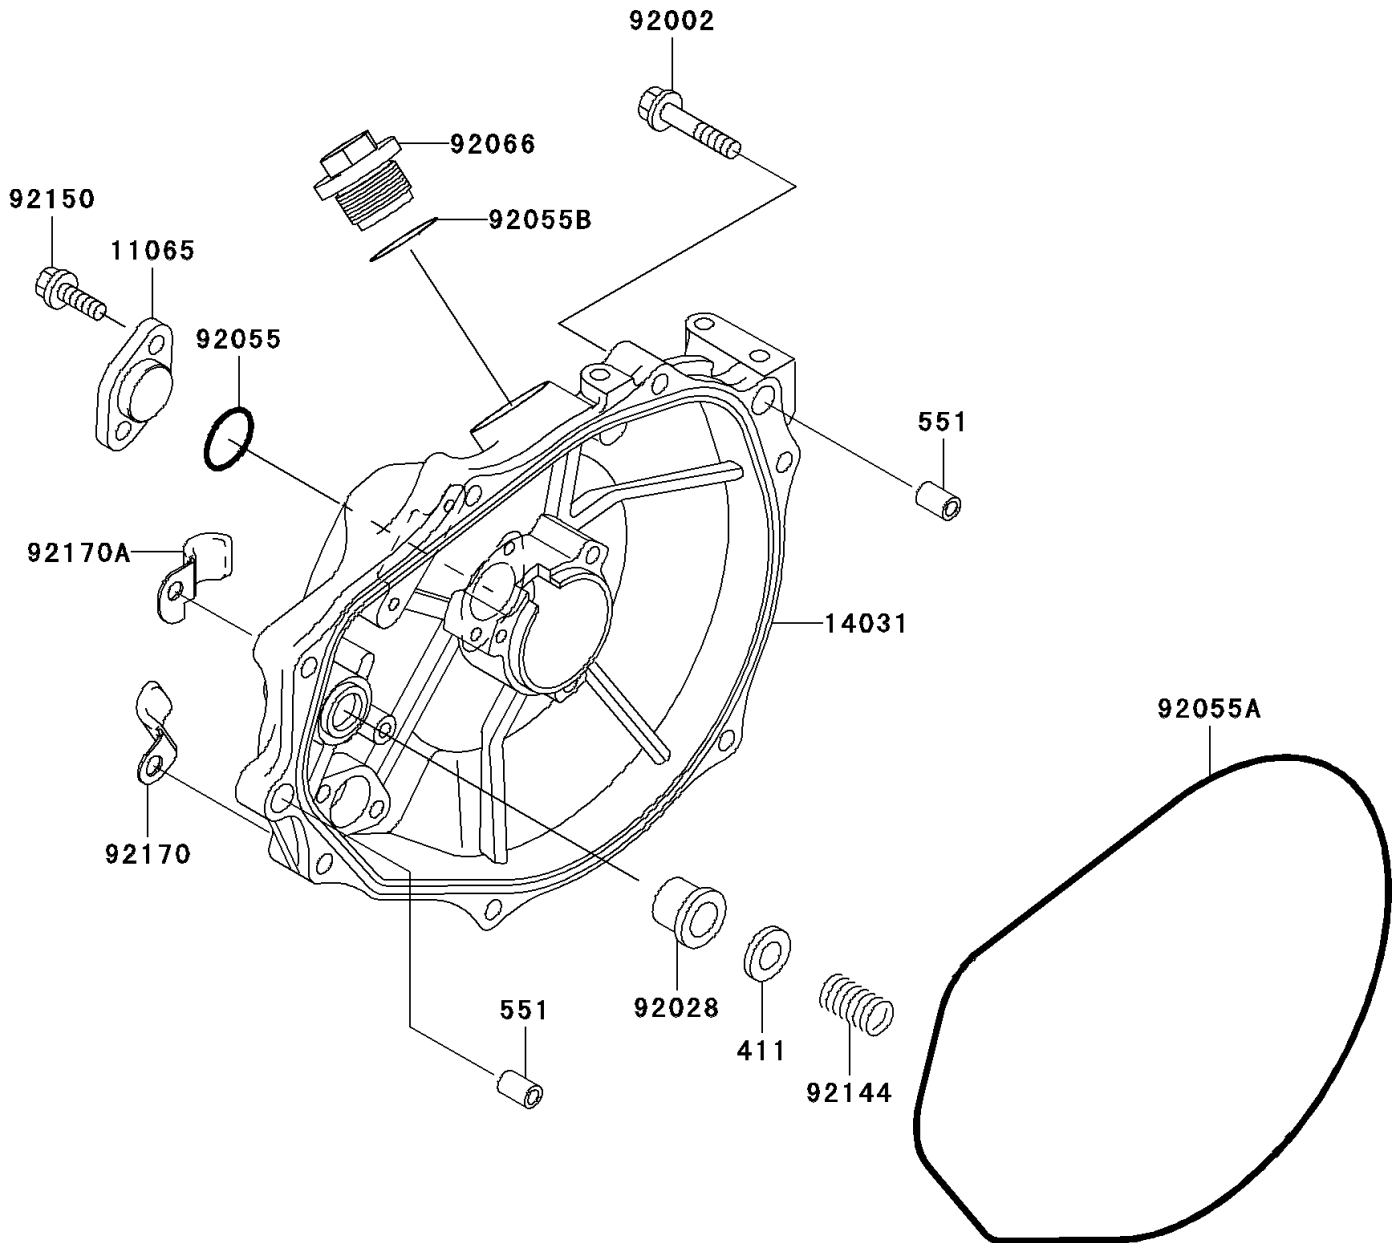

# 2006 800 SX-R PARTS DIAGRAM

Engine Cover(s)

E1431

## 2006 800 SX-R PARTS LIST

Engine Cover(s)

ITEM NAME	PART NUMBER	QUANTITY
WASHER-PLAIN,5MM (Ref # 411)	411S0500	1
PIN-DOWEL (Ref # 551)	551R0812	2
CAP (Ref # 11065)	11065-3725	1
COVER-GENERATOR (Ref # 14031)	14031-3735	1
BOLT,6X30 (Ref # 92002)	92002-3726	7
BUSHING (Ref # 92028)	92028-3718	1
RING-O,19.5X1.5 (Ref # 92055)	92055-055	1
RING-O,GENERATOR COVER (Ref # 92055A)	92055-3712	1
RING-O (Ref # 92055B)	92055-515	1
PLUG (Ref # 92066)	92066-3739	1
SPRING (Ref # 92144)	92144-3728	1
BOLT,6X18 (Ref # 92150)	92150-3729	2
CLAMP (Ref # 92170)	92170-3735	1
CLAMP (Ref # 92170A)	92170-3736	1