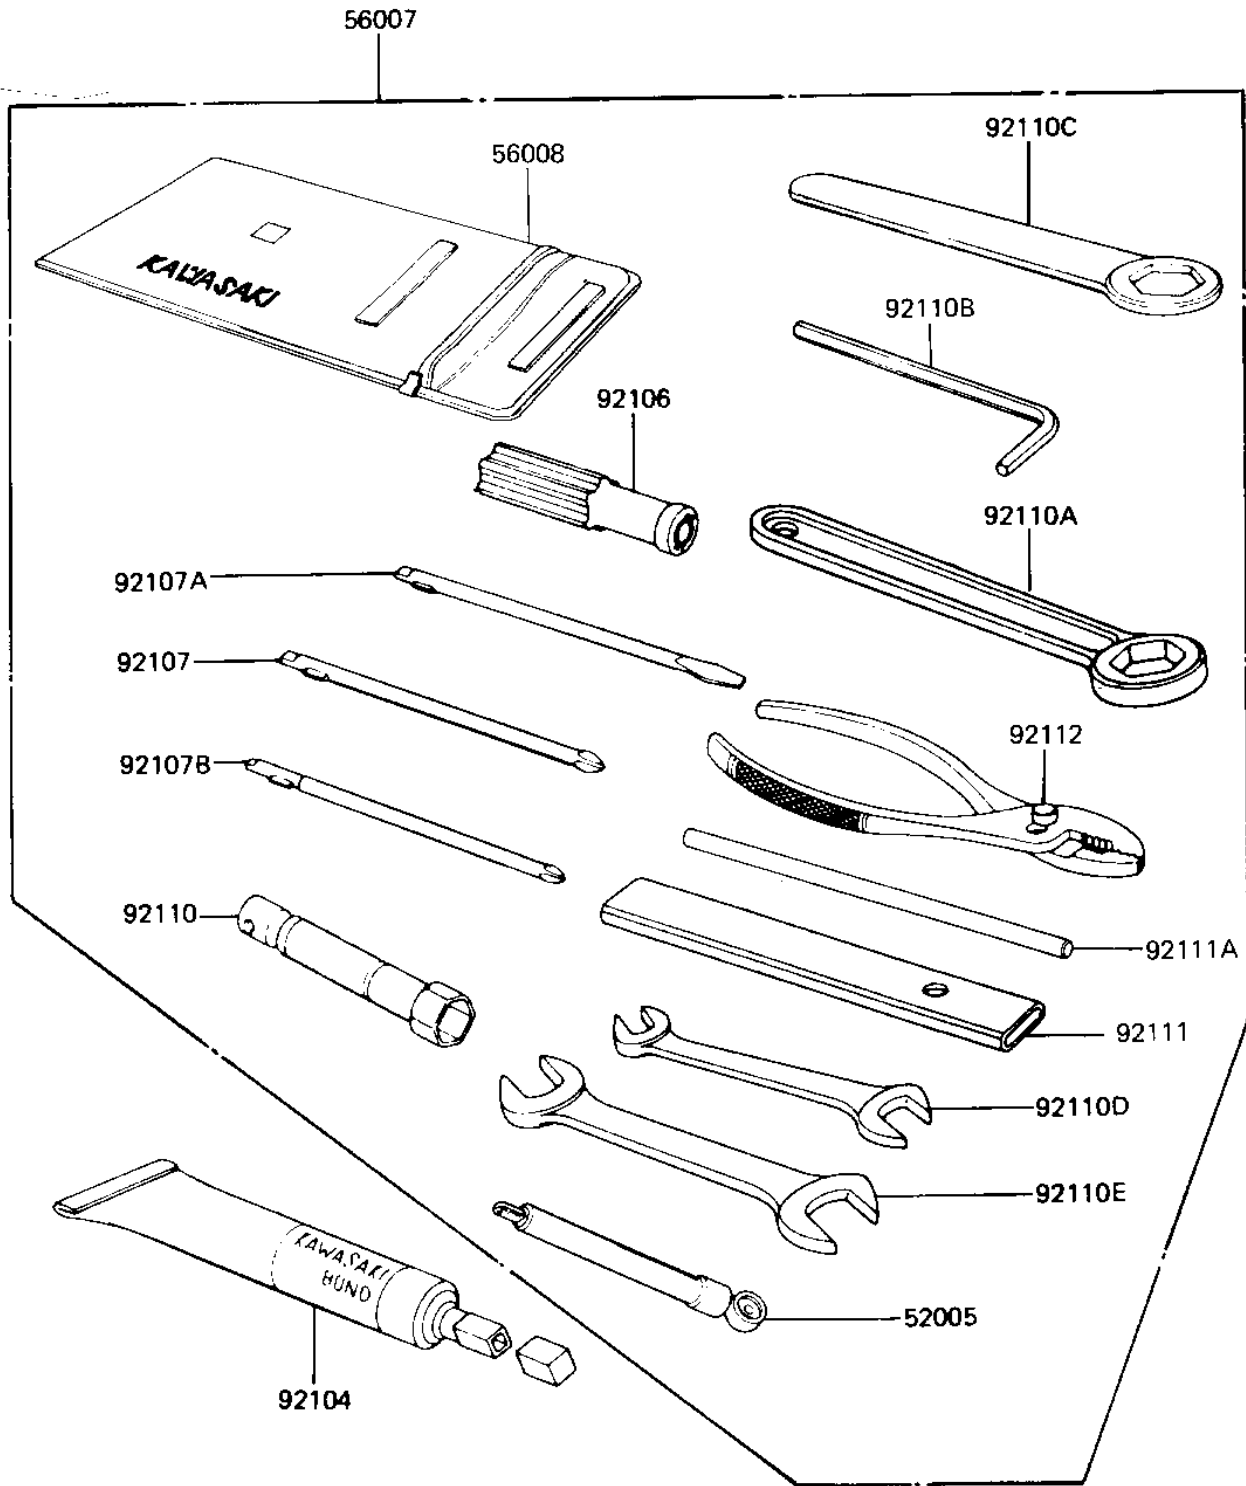

## 1981 LTD PARTS DIAGRAM

OWNER TOOLS

## 1981 LTD PARTS LIST

### OWNER TOOLS

ITEM NAME	PART NUMBER	QUANTITY
GAUGE,AIR,3.5KG/CM2 (Ref # 52005)	52005-1031	1
TOOLKIT (Ref # 56007)	56007-1121	1
BAG,TOOL (Ref # 56008)	56008-006	1
LIQUID GASKET (Ref # 92104)	92104-002	1
GRIP,SCREW DRIVER (Ref # 92106)	92106-1001	1
TOOL-DRIVER (Ref # 92107)	92107-1052	1
92107-1052 (Canada) (Ref # 92107A)	92107-007	1
92107-1002 (Canada) (Ref # 92107B)	92107-008	1
WRENCH,SPARK PLUG (Ref # 92110)	92108-008	1
TOOL-WRENCH,BOX END, (Ref # 92110A)	92110-1147	1
WRENCH,ALLEN (Ref # 92110B)	92110-1015	1
WRENCH,BOX 22MM (Ref # 92110C)	92110-1024	1
TOOL-WRENCH,OPEN END (Ref # 92110D)	92110-1038	1
TOOL-WRENCH,OPEN END (Ref # 92110E)	92110-1153	1
TOOL-WRENCH,OPEN END, (Ref # 92111)	92111-004	1
BAR,SPARK PLUG WRENC (Ref # 92111A)	92111-005	1
PLIERS,160MM (Ref # 92112)	92112-003	1