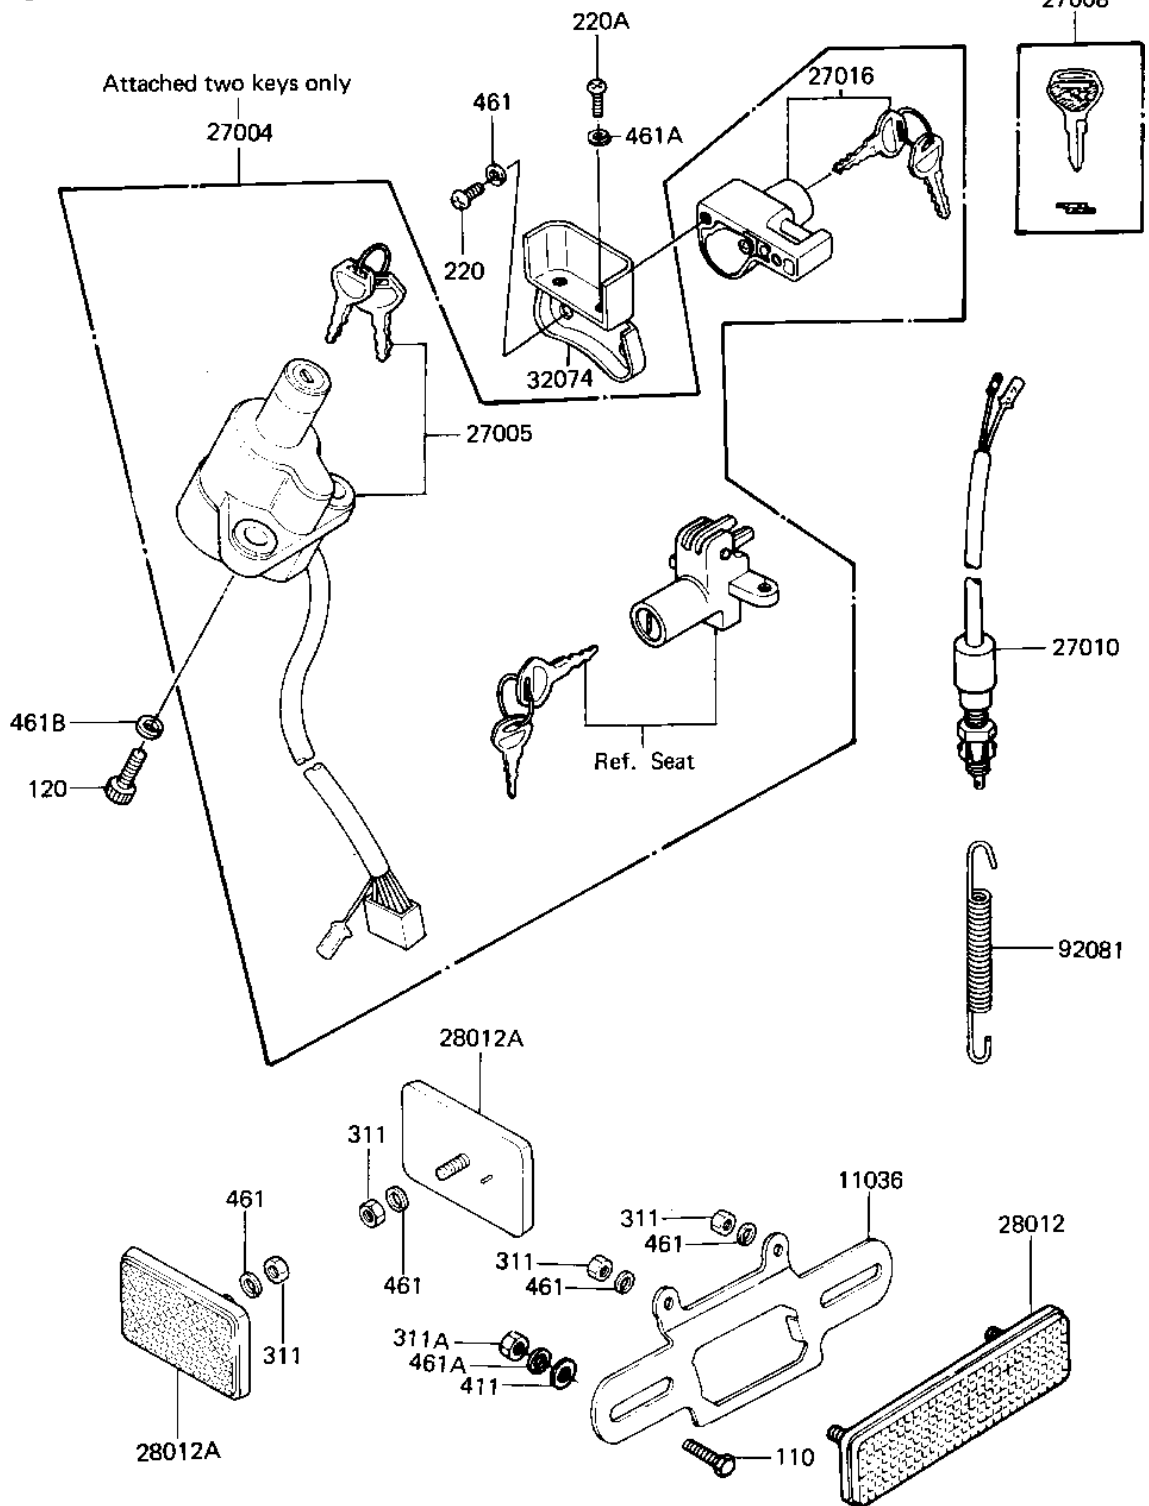

## 1981 LTD PARTS DIAGRAM

IGNITION SWITCH/LOCKS/REFLECTORS

F2770-0066

## 1981 LTD PARTS LIST

### IGNITION SWITCH/LOCKS/REFLECTORS

ITEM NAME	PART NUMBER	QUANTITY
BRACKET,REFLECTOR,RR (Ref # 11036)	11036-1150	1
SWITCH-ASSY,ALL (Ref # 27004)	27004-5102	1
SWITCH-ASSY-IGNITION (Ref # 27005)	27005-5019	1
KEY-LOCK,BLANK (Ref # 27008)	27008-1103	1
SWITCH,BRAKE LAMP (Ref # 27010)	27010-1019	1
LOCK-ASSY,HELMET (Ref # 27016)	27016-5070	1
REFLECTOR,REAR REFLE (Ref # 28012)	28012-1005	1
REFLECTOR-REFLEX (Ref # 28012A)	28012-1009	1
BRACKET-LOCK,HELMET (Ref # 32074)	32074-1024	1
SPRING,BRAKE SWITCH (Ref # 92081)	92081-1366	1
BOLT-UPSET,6X12 (Ref # 110)	112G0612	1
BOLT,SOCKET,8X22 (Ref # 120)	120P0822	1
SCREW PAN HEAD 5X8 (Ref # 220)	220B0508	1
SCREW PAN HEAD 6X12 (Ref # 220A)	220B0612	1
NUT,5MM (Ref # 311)	311B0500	1
NUT 6MM (Ref # 311A)	311B0600	1
WASHER PLAIN 6MM (Ref # 411)	411B0600	1
WASHER SPRING 5MM (Ref # 461)	461F0500	1
WASHER SPRING 6MM (Ref # 461A)	461F0600	1
WASHER SPRING 8MM (Ref # 461B)	461F0800	1