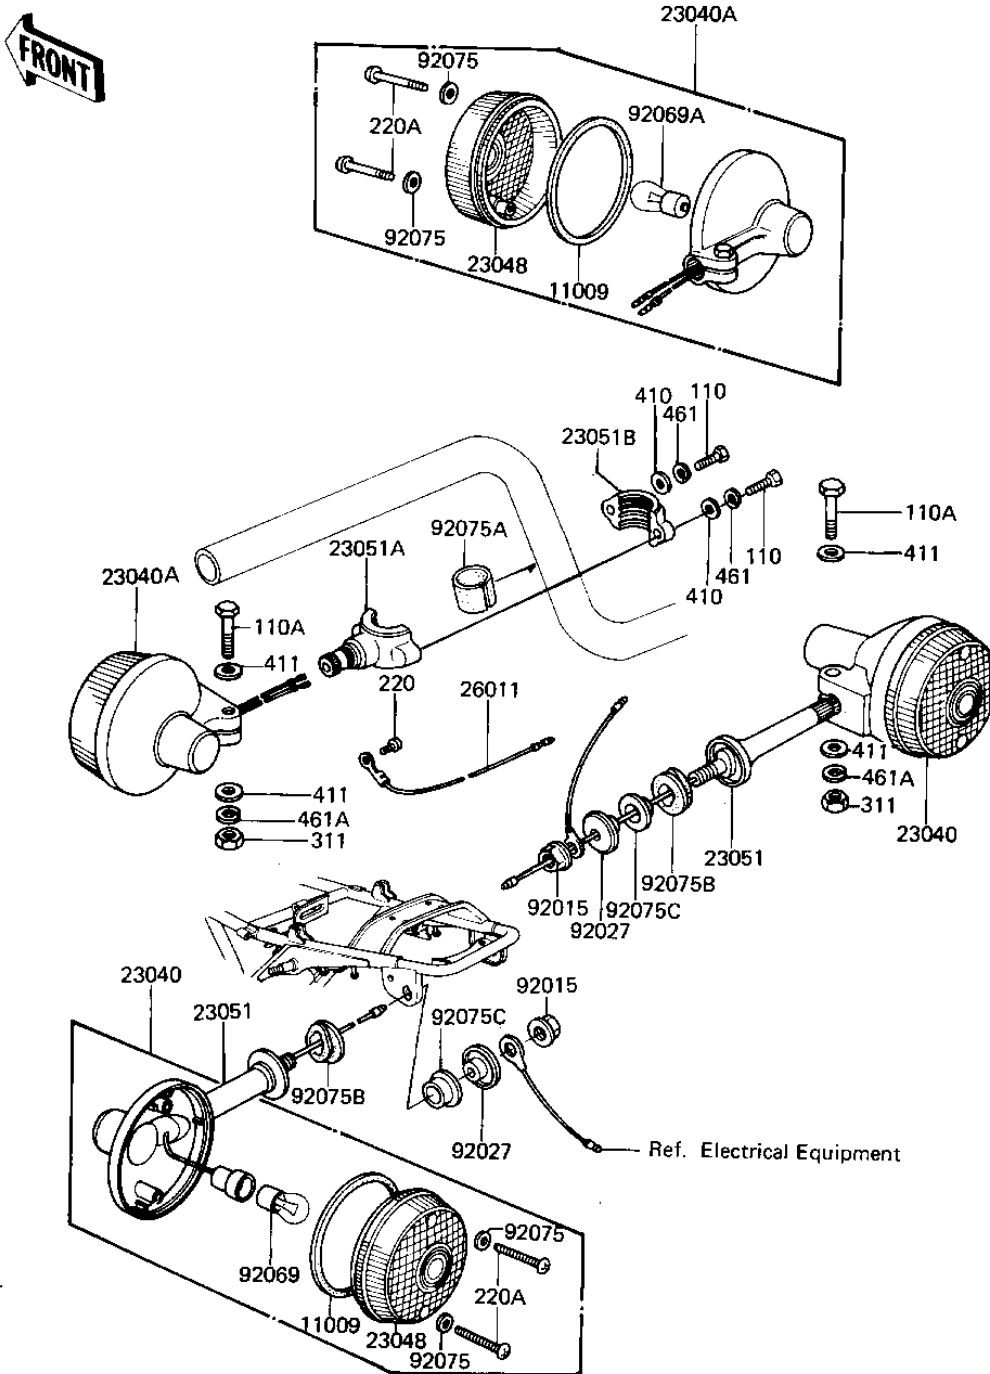

1982 LTD

PARTS DIAGRAM

TURN SIGNALS

F2730-0003

1982 LTD

PARTS LIST

TURN SIGNALS

Kawasaki

Let the Good Times Roll®

ITEM NAME	PART NUMBER	QUANTITY
GASKET-SIG LAMP LENS (Ref # 11009)	23050-003	4
LAMP,TURN SIGNAL (Ref # 23040)	23040-054	2
LAMP,FRNT,TURN SIGNA (Ref # 23040A)	23040-1004	2
LENS,TURN SIGNAL LAM (Ref # 23048)	23048-1001	4
BRACKET,TURN SIGNAL. (Ref # 23051)	23051-053	2
BRACKET,FRNT TURN SI (Ref # 23051A)	23051-1004	2
BRACKET,SIGNAL LAMP (Ref # 23051B)	23051-1013	2
WIRE-TURN SIGNAL LEA (Ref # 26011)	26011-061	2
NUT,FLANGED,10MM (Ref # 92015)	92015-1428	2
COLLAR (Ref # 92027)	92027-147	2
BULB 12V 32CP (Ref # 92069)	92069-055	2
BULB,12V 23/8W (Ref # 92069A)	92069-060	2
WASHER-PLAIN,4MM (Ref # 92075)	23058-002	8
DAMPER RUBBER (Ref # 92075A)	23066-003	2
DAMPER RUBBER (Ref # 92075B)	92075-128	2
DAMPER RUBBER,SIG LM (Ref # 92075C)	92075-158	2
BOLT (Ref # 110)	110N0516	4
BOLT-UPSET (Ref # 110A)	112G0630	4
SCREW PAN HEAD 3X5 (Ref # 220)	220B0305A	2
SCREW-PAN HEAD,4X20 (Ref # 220A)	220E0420A	8
NUT 6MM (Ref # 311)	311B0600	4
WASHER-PLAIN,5MM (Ref # 410)	410D0500	4
WASHER PLAIN 6MM (Ref # 411)	411B0600	8
WASHER SPRING 5MM (Ref # 461)	461F0500	4
WASHER SPRING 6MM (Ref # 461A)	461F0600	4