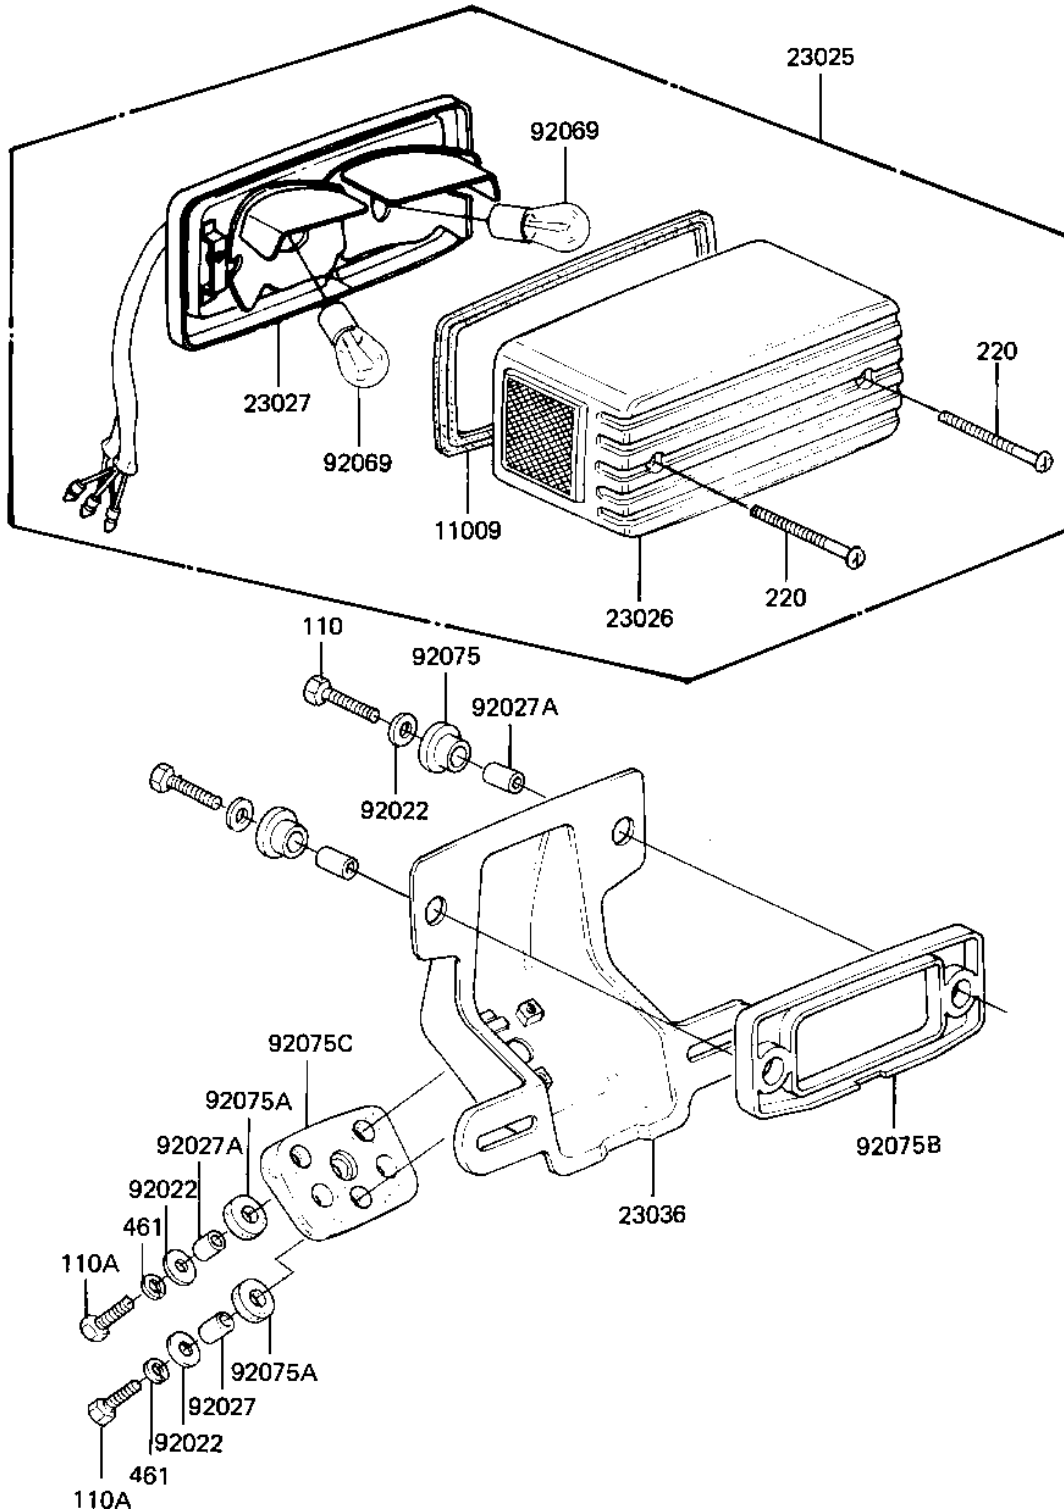

1982 LTD

PARTS DIAGRAM

TAILLIGHT

F2720-0011

1982 LTD

PARTS LIST

TAILLIGHT

ITEM NAME	PART NUMBER	QUANTITY
GASKET, TAIL LAMP (Ref # 11009)	11009-1221	1
LAMP-TAIL (Ref # 23025)	23025-1025	1
LENS, TAIL LAMP (Ref # 23026)	23026-1021	1
BODY-COMP-TAIL LAMP (Ref # 23027)	23027-1013	1
BRACKET-TAIL LAMP (Ref # 23036)	23036-1033	1
WASHER 6.5X20X1.6T (Ref # 92022)	92022-125	5
COLLAR 6.8X10X14.5 (Ref # 92027)	92027-156	1
COLLAR (Ref # 92027A)	92027-169	4
BULB, 12V 32/3CP (Ref # 92069)	92069-059	2
DAMPER RUBBER (Ref # 92075)	92075-1092	2
DAMPER RUBBER, RR FEN (Ref # 92075A)	92075-121	3
DAMPER (Ref # 92075B)	92075-1282	1
DAMPER (Ref # 92075C)	92075-1283	1
BOLT 6X22 (Ref # 110)	112B0622	2
BOLT-UPSET (Ref # 110A)	112G0625	3
SCREW-PAN-CROS (Ref # 220)	220B0465	2
WASHER SPRING 6MM (Ref # 461)	461F0600	3