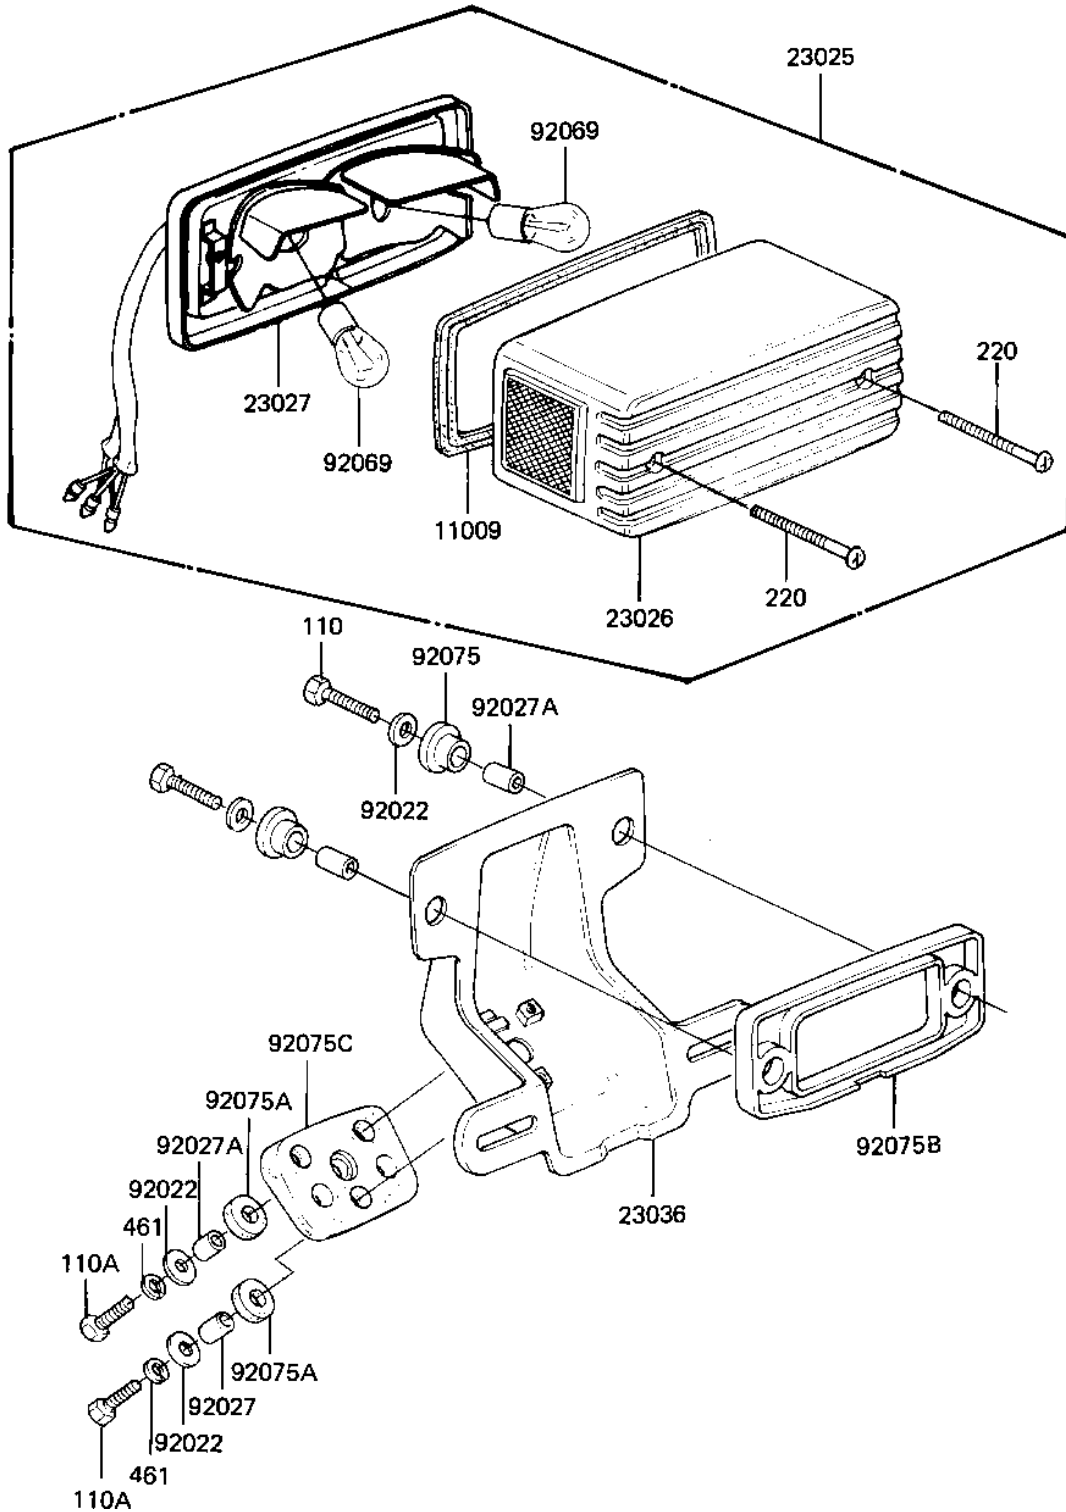

1981 LTD PARTS DIAGRAM

TAILLIGHT

F2720-0011

1981 LTD PARTS LIST

TAILLIGHT

ITEM NAME	PART NUMBER	QUANTITY
GASKET,TAIL LAMP (Ref # 11009)	11009-1221	1
LAMP-TAIL (Ref # 23025)	23025-1025	1
LENS,TAIL LAMP (Ref # 23026)	23026-1021	1
BODY-COMP-TAIL LAMP (Ref # 23027)	23027-1013	1
BRACKET-TAIL LAMP (Ref # 23036)	23036-1033	1
WASHER 6.5X20X1.6T (Ref # 92022)	92022-125	1
COLLAR 6.8X10X14.5 (Ref # 92027)	92027-156	1
COLLAR (Ref # 92027A)	92027-169	1
BULB,12V 32/3CP (Ref # 92069)	92069-059	1
DAMPER RUBBER (Ref # 92075)	92075-1092	1
DAMPER RUBBER,RR FEN (Ref # 92075A)	92075-121	1
DAMPER (Ref # 92075B)	92075-1282	1
DAMPER (Ref # 92075C)	92075-1283	1
BOLT 6X22 (Ref # 110)	112B0622	1
BOLT-UPSET (Ref # 110A)	112G0625	1
SCREW-PAN-CROS (Ref # 220)	220B0465	1
WASHER SPRING 6MM (Ref # 461)	461F0600	1