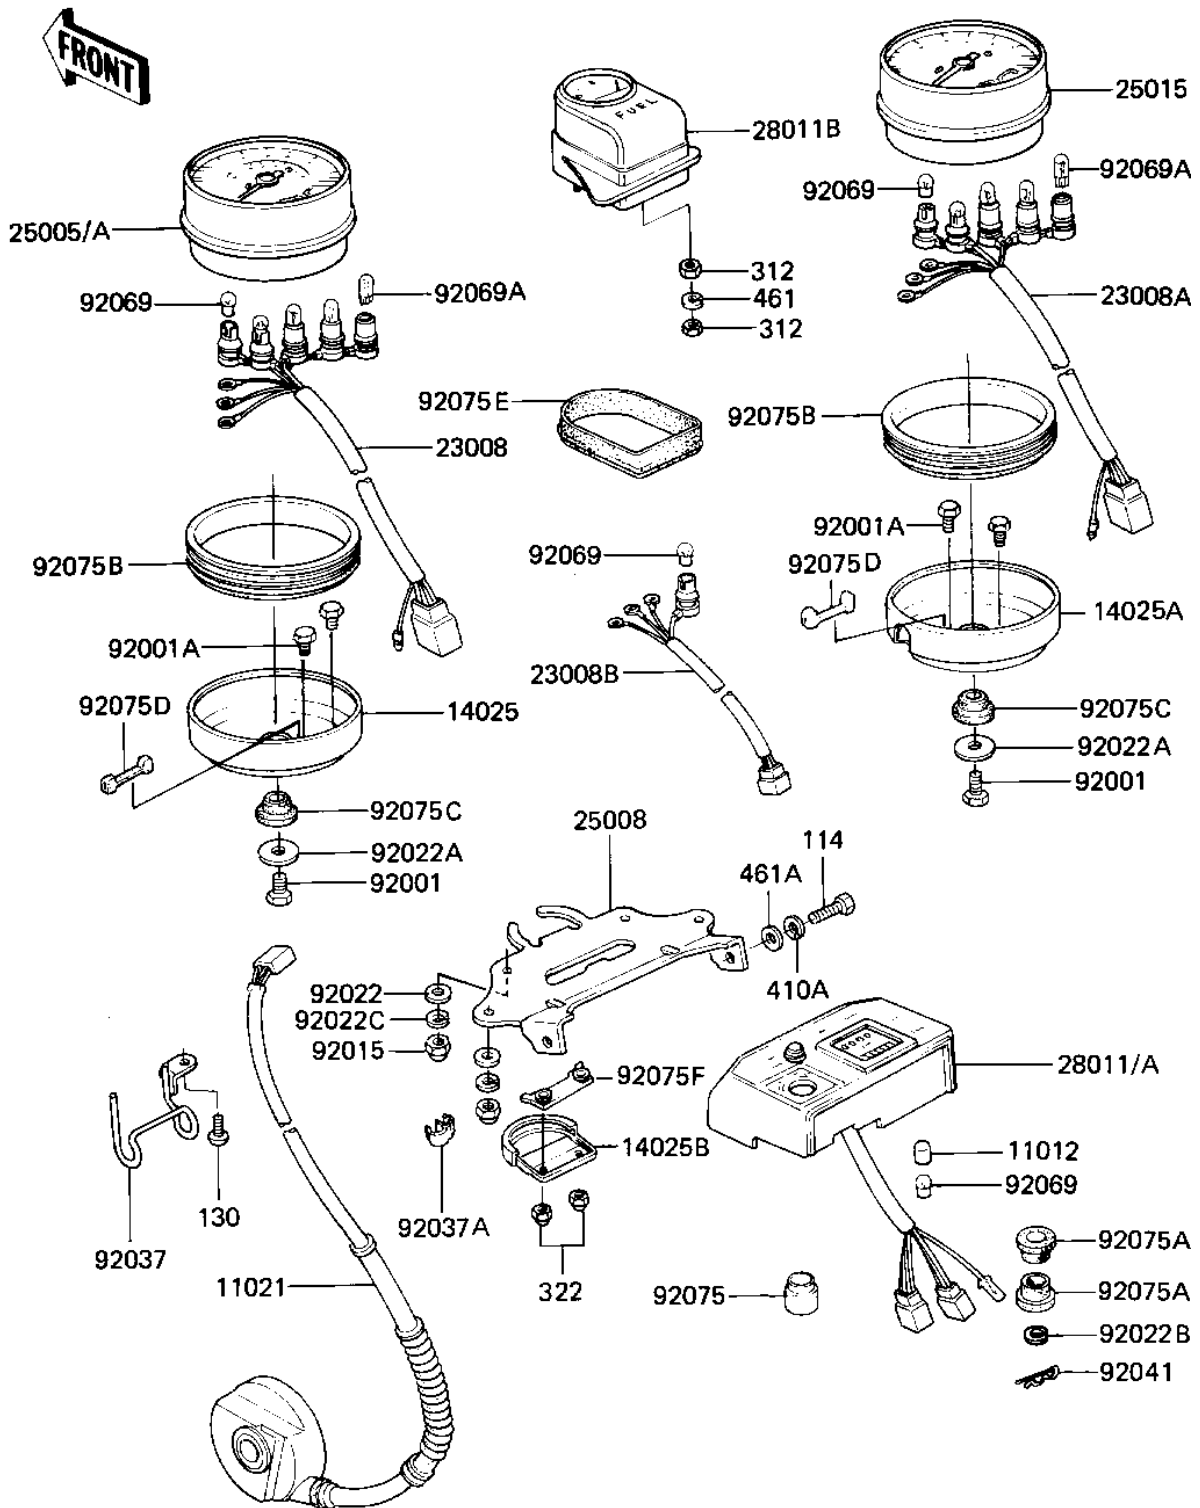

1981 LTD PARTS DIAGRAM

METERS

1981 LTD PARTS LIST

METERS

ITEM NAME	PART NUMBER	QUANTITY
CAP,BULB,GREEN (Ref # 11012)	11012-1172	1
CASE-ASSY (Ref # 11021)	11021-1011	1
COVER,SPEEDOMETER (Ref # 14025)	14025-1348	1
COVER,TACHOMETER (Ref # 14025A)	14025-1349	1
COVER,FUEL METER (Ref # 14025B)	14025-1350	1
SOCKET-ASSY,SPEEDOME (Ref # 23008)	23008-1090	1
SOCKET-ASSY,TACHOMET (Ref # 23008A)	23008-1091	1
SOCKET-ASSY,FUEL MET (Ref # 23008B)	23008-1092	1
SPEEDOMETER,MPH (Ref # 25005)	25005-1106	1
SPEEDOMETER,KPH (Canada) (Ref # 25005A)	25005-1107	1
BRACKET-METER (Ref # 25008)	25008-1035	1
TACHOMETER (Ref # 25015)	25015-1082	1
METER,TOTAL & TRIP (Ref # 28011)	28011-1014	1
METER,TOTAL & TRIP (Canada) (Ref # 28011A)	28011-1015	1
METER,FUEL (Ref # 28011B)	28011-1025	1
BOLT,6X8 (Ref # 92001)	92001-1443	1
BOLT,HEX HEAD,6X14 (Ref # 92001A)	92003-204	1
NUT-CAP,6MM,BLACK (Ref # 92015)	322C0600	1
WASHER PLAIN (Ref # 92022)	411F0600	1
WASHER 6.5X26X1 (Ref # 92022A)	92022-1249	1
WASHER,PLAIN,6MM (Ref # 92022B)	92022-263	1
WASHER-SPRING,6MM,BL (Ref # 92022C)	461K0600	1
CLAMP (Ref # 92037)	92037-1230	1
CLAMP,CASE ASSY,WIRE (Ref # 92037A)	92037-1249	1
PIN,COTER (Ref # 92041)	92041-006	1
BULB 12V 1.5W (Ref # 92069)	92069-017	1
BULB,12V3.4W (Ref # 92069A)	92069-1007	1
DAMPER (Ref # 92075)	92075-1286	1
DAMPER,TRIP METER (Ref # 92075A)	92075-1300	1

1981 LTD PARTS LIST

METERS

ITEM NAME	PART NUMBER	QUANTITY
DAMPER,METER (Ref # 92075B)	92075-1315	1
DAMPER (Ref # 92075C)	92075-1316	1
DAMPER (Ref # 92075D)	92075-1317	1
DAMPER,FUEL METER (Ref # 92075E)	92075-1318	1
DAMPER (Ref # 92075F)	92075-1319	1
BOLT-SMALL-UPSET,8X1 (Ref # 114)	115G0818	1
BOLT,FLANGED,6X8 (Ref # 130)	130B0608	1
NUT-HEX (Ref # 312)	312B0300A	1
NUT-CAP,4MM (Ref # 322)	322N0400A	1
WASHER PLAIN 8MM (Ref # 410)	410B0800	1
WASHER SPRING 3MM (Ref # 461)	461F0300	1
WASHER SPRING 8MM (Ref # 461A)	461F0800	1