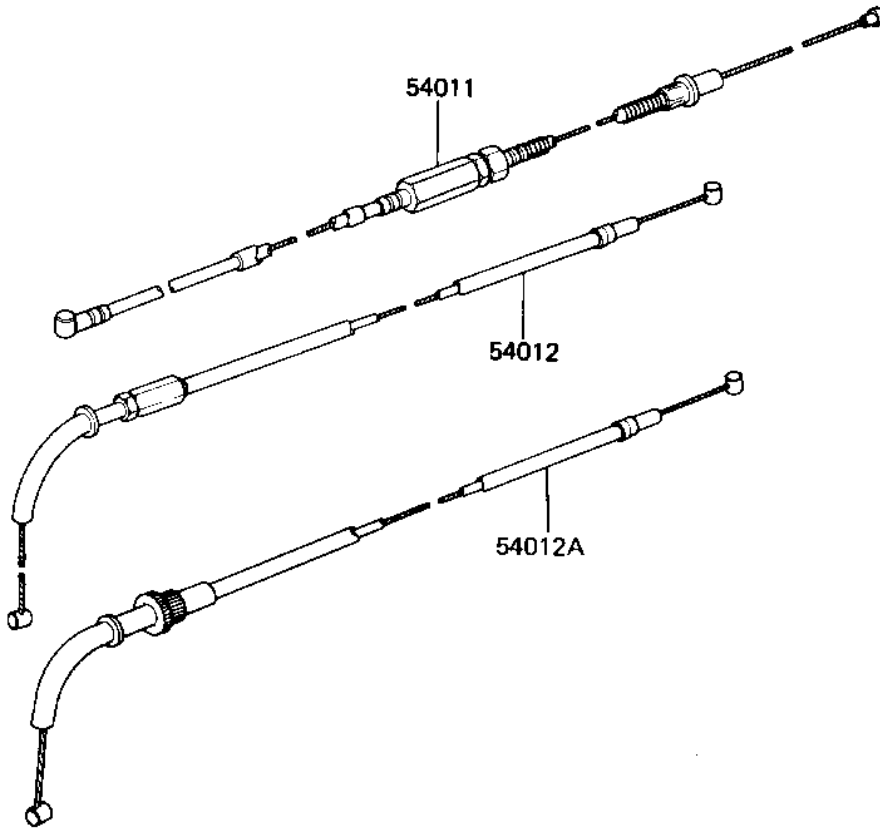

# 1982 LTD PARTS DIAGRAM

CABLES

F2540-0060

92037A

92037B

411

461

110

92037

# 1982 LTD PARTS LIST

## CABLES

ITEM NAME	PART NUMBER	QUANTITY
CABLE-CLUTCH (Ref # 54011)	54011-1059	1
CABLE-THROTTLE (Ref # 54012)	54012-1110	1
CABLE-THROTTLE (Ref # 54012A)	54012-1110	1
CLAMP,CABLE (Ref # 92037)	92037-093	1
CLAMP (Ref # 92037A)	92037-1251	1
CLAMP,CLUTCH CABLE (Ref # 92037B)	92037-1253	1
BOLT-UPSET 6X14 (Ref # 110)	112B0614	1
WASHER PLAIN 6MM (Ref # 411)	411B0600	1
WASHER SPRING 6MM (Ref # 461)	461F0600	1