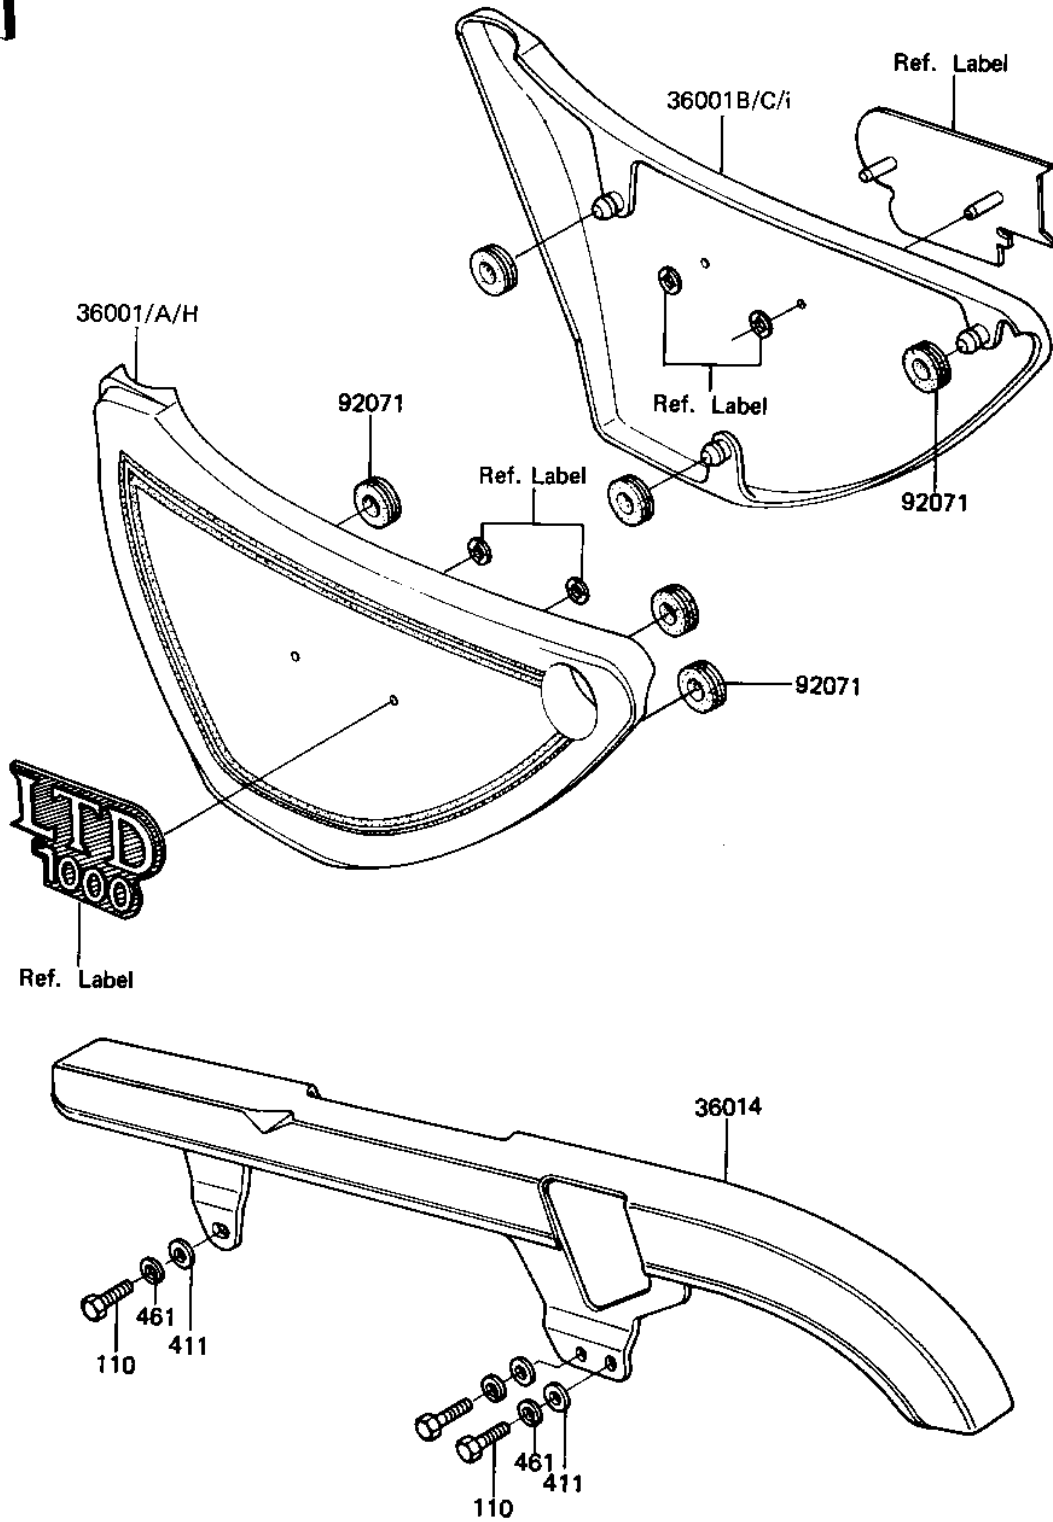

1981 LTD PARTS DIAGRAM

SIDE COVERS/CHAIN COVER

F2610-0064

1981 LTD PARTS LIST

SIDE COVERS/CHAIN COVER

ITEM NAME	PART NUMBER	QUANTITY
COVER-SIDE,LH,L.M.RE (Ref # 36001)	36001-1110-E2	1
COVER-SIDE,LH,EBONY (Ref # 36001A)	36001-1110-8G	1
COVER-SIDE,RH,L.M.RE (Ref # 36001B)	36001-1111-E2	1
COVER-SIDE,RH,EBONY (Ref # 36001C)	36001-1111-8G	1
CASE-CHAIN (Ref # 36014)	36014-1034	1
GROMMET (Ref # 92071)	92071-056	6
BOLT-UPSET,6X16 (Ref # 110)	112G0616	3
WASHER PLAIN 6MM (Ref # 411)	411B0600	3
WASHER SPRING 6MM (Ref # 461)	461F0600	3