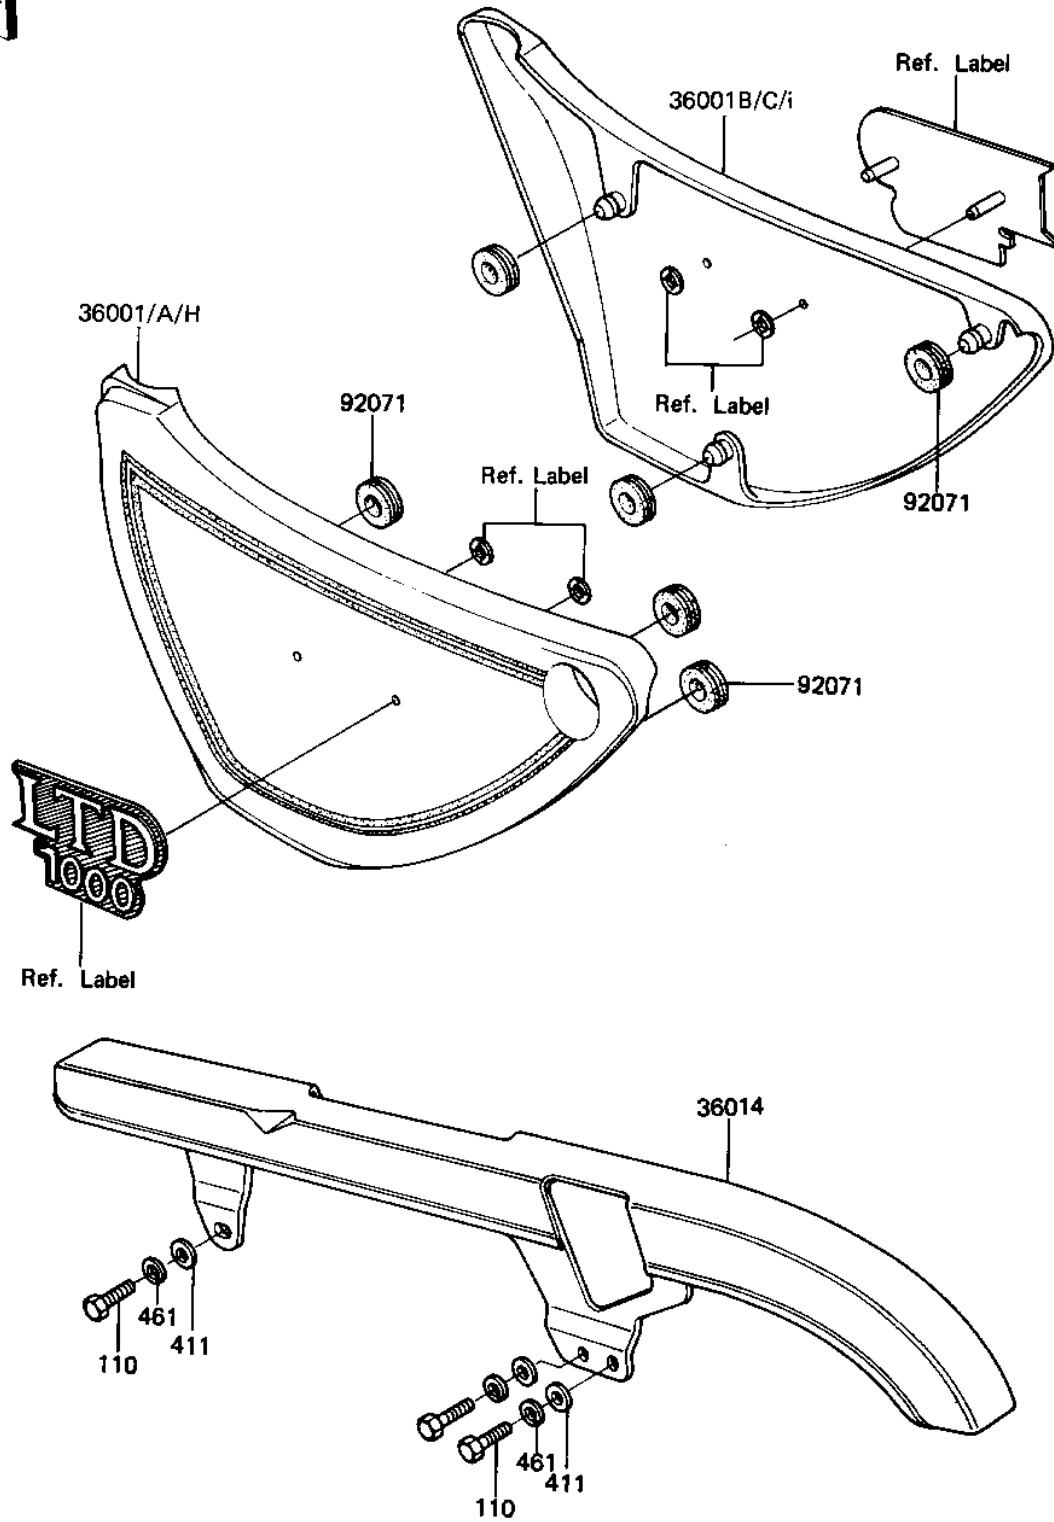

1981 LTD PARTS DIAGRAM

SIDE COVERS/CHAIN COVER

F2610-0064

1981 LTD PARTS LIST

SIDE COVERS/CHAIN COVER

ITEM NAME	PART NUMBER	QUANTITY
COVER-SIDE,LH,L.M.RE (Ref # 36001)	36001-1110-E2	1
COVER-SIDE,LH,EBONY (Ref # 36001A)	36001-1110-8G	1
COVER-SIDE,RH,L.M.RE (Ref # 36001B)	36001-1111-E2	1
COVER-SIDE,RH,EBONY (Ref # 36001C)	36001-1111-8G	1
CASE-CHAIN (Ref # 36014)	36014-1034	1
GROMMET (Ref # 92071)	92071-056	1
BOLT-UPSET,6X16 (Ref # 110)	112G0616	1
WASHER PLAIN 6MM (Ref # 411)	411B0600	1
WASHER SPRING 6MM (Ref # 461)	461F0600	1