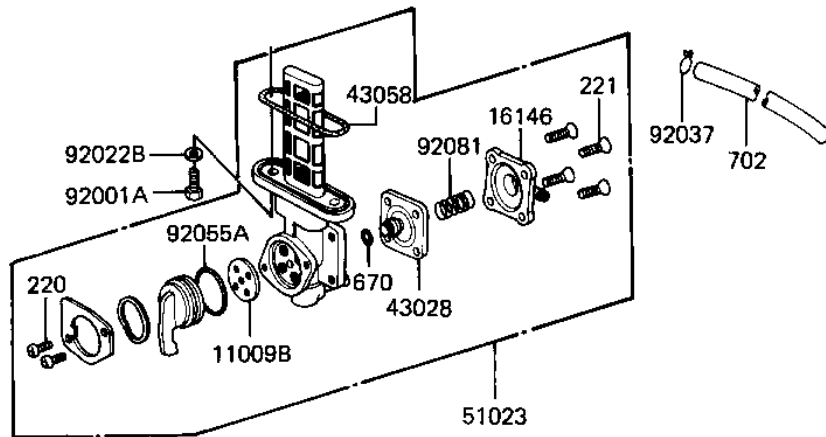

1981 LTD PARTS DIAGRAM

FUEL TANK

F2410-0054

1981 LTD PARTS LIST

FUEL TANK

ITEM NAME	PART NUMBER	QUANTITY
GASKET,FUEL TANK CAP (Ref # 11009A)	11009-1051	1
GASKET,TAP VALVE (Ref # 11009B)	11009-1194	1
COVER,FUEL GAGE (Ref # 14025)	14025-1091	1
COVER ASSY,TAP (Ref # 16146)	16146-1005	1
DIAPHRAGM ASSY,TAP (Ref # 43028)	43028-1015	1
"0" RING (Ref # 43058)	51039-010	1
TANK-FUEL,L.M.RED (Ref # 51001)	51001-1053-E2	1
TANK-FUEL,EBONY (Ref # 51001A)	51001-1053-8G	1
TAP-ASSY,FUEL (Ref # 51023)	51023-1039	1
CAP ASSY TANK (Ref # 51048)	51048-1018	1
GAUGE (Ref # 52005)	52005-1019	1
BOLT,6X20,FUEL TAP (Ref # 92001A)	92001-1091	2
WASHER-PL-10.5X26X2. (Ref # 92022)	92022-044	2
WASHER,PLAIN (Ref # 92022A)	92022-1038	2
WASHER-PLAIN (Ref # 92022B)	92022-183	2
COLLAR,FUEL TANK FIT (Ref # 92027)	92027-1134	1
CLAMP,CHAIN OILER (Ref # 92037)	92037-147	1
"0" RING (Ref # 92055)	92055-1023	2
"0" RING,TAP LEVER (Ref # 92055A)	92055-1027	1
"0" RING (Ref # 92055B)	92055-1067	1
DAMPER RUBBER (Ref # 92075)	92075-084	2
DAMPER,FUEL TANK,FIT (Ref # 92075A)	92075-1116	1
DAMPER RUBBER,FL TAN (Ref # 92075B)	92075-125	2
SPRING,TAP (Ref # 92081)	92081-1171	1
BOLT-SMALL-UPSET,8X3 (Ref # 114)	115G0830	1
SCREW PAN HEAD 3X8 (Ref # 220)	220B0308	2
SCREW PAN HEAD 5X8 (Ref # 220A)	220B0508	5
SCREW PAN HEAD 5X10 (Ref # 220B)	220B0510	2
SCREW-CSK-CROS,4X14 (Ref # 221)	221B0414	4

1981 LTD PARTS LIST

FUEL TANK

ITEM NAME	PART NUMBER	QUANTITY
WASHER SPRING 5MM (Ref # 461)	461F0500	5
WASHER SPRING 8MM (Ref # 461A)	461F0800	1
"O" RING,4MM (Ref # 670)	670B1504	1
TUBE (Ref # 702)	702A071000	1