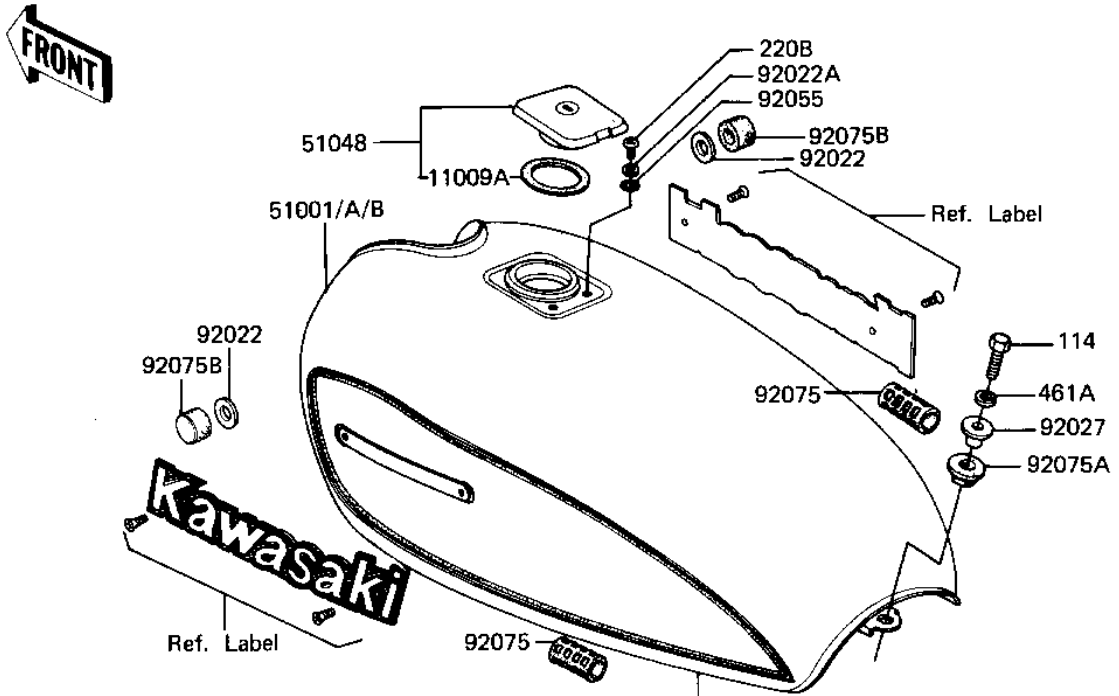

1981 LTD PARTS DIAGRAM

FUEL TANK

F2410-0054

1981 LTD PARTS LIST

FUEL TANK

ITEM NAME	PART NUMBER	QUANTITY
GASKET,FUEL TANK CAP (Ref # 11009A)	11009-1051	1
GASKET,TAP VALVE (Ref # 11009B)	11009-1194	1
COVER,FUEL GAGE (Ref # 14025)	14025-1091	1
COVER ASSY,TAP (Ref # 16146)	16146-1005	1
DIAPHRAGM ASSY,TAP (Ref # 43028)	43028-1015	1
"O" RING (Ref # 43058)	51039-010	1
TANK-FUEL,L.M.RED (Ref # 51001)	51001-1053-E2	1
TANK-FUEL,EBONY (Ref # 51001A)	51001-1053-8G	1
TAP-ASSY,FUEL (Ref # 51023)	51023-1039	1
CAP ASSY TANK (Ref # 51048)	51048-1018	1
GAUGE (Ref # 52005)	52005-1019	1
BOLT,6X20,FUEL TAP (Ref # 92001A)	92001-1091	1
WASHER-PL-10.5X26X2. (Ref # 92022)	92022-044	1
WASHER,PLAIN (Ref # 92022A)	92022-1038	1
WASHER-PLAIN (Ref # 92022B)	92022-183	1
COLLAR,FUEL TANK FIT (Ref # 92027)	92027-1134	1
CLAMP,CHAIN OILER (Ref # 92037)	92037-147	1
"O" RING (Ref # 92055)	92055-1023	1
"O" RING,TAP LEVER (Ref # 92055A)	92055-1027	1
"O" RING (Ref # 92055B)	92055-1067	1
DAMPER RUBBER (Ref # 92075)	92075-084	1
DAMPER,FUEL TANK,FIT (Ref # 92075A)	92075-1116	1
DAMPER RUBBER,FL TAN (Ref # 92075B)	92075-125	1
SPRING,TAP (Ref # 92081)	92081-1171	1
BOLT-SMALL-UPSET,8X3 (Ref # 114)	115G0830	1
SCREW PAN HEAD 3X8 (Ref # 220)	220B0308	1
SCREW PAN HEAD 5X8 (Ref # 220A)	220B0508	1
SCREW PAN HEAD 5X10 (Ref # 220B)	220B0510	1
SCREW-CSK-CROS,4X14 (Ref # 221)	221B0414	1

1981 LTD PARTS LIST

FUEL TANK

ITEM NAME	PART NUMBER	QUANTITY
WASHER SPRING 5MM (Ref # 461)	461F0500	1
WASHER SPRING 8MM (Ref # 461A)	461F0800	1
"O" RING,4MM (Ref # 670)	670B1504	1
TUBE (Ref # 702)	702A071000	1