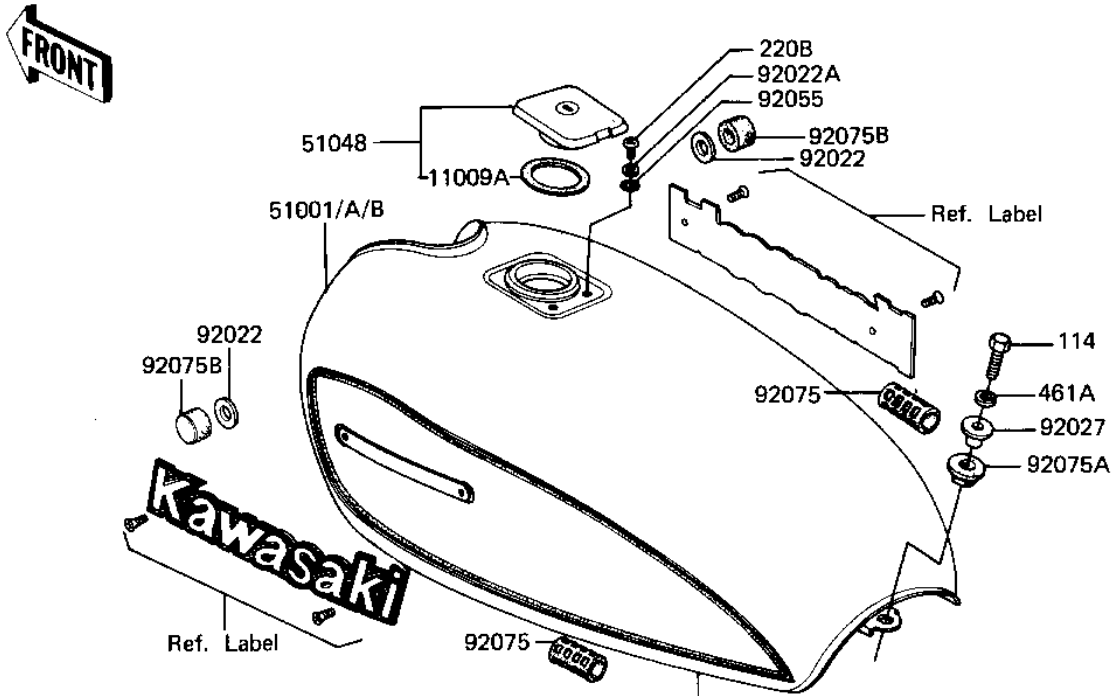

1981 LTD PARTS DIAGRAM

FUEL TANK

F2410-0054

1981 LTD PARTS LIST

FUEL TANK

ITEM NAME	PART NUMBER	QUANTITY
GASKET,FUEL TANK CAP (Ref # 11009A)	11009-1051	1
GASKET,TAP VALVE (Ref # 11009B)	11009-1194	1
COVER,FUEL GAGE (Ref # 14025)	14025-1091	1
COVER ASSY,TAP (Ref # 16146)	16146-1005	1
DIAPHRAGM ASSY,TAP (Ref # 43028)	43028-1015	1
"0" RING (Ref # 43058)	51039-010	1
TANK-FUEL,L.M.RED (Ref # 51001)	51001-1053-E2	1
TANK-FUEL,EBONY (Ref # 51001A)	51001-1053-8G	1
TAP-ASSY,FUEL (Ref # 51023)	51023-1039	1
CAP ASSY TANK (Ref # 51048)	51048-1018	1
GAUGE (Ref # 52005)	52005-1019	1
BOLT,6X20,FUEL TAP (Ref # 92001A)	92001-1091	2
WASHER-PL-10.5X26X2. (Ref # 92022)	92022-044	2
WASHER,PLAIN (Ref # 92022A)	92022-1038	2
WASHER-PLAIN (Ref # 92022B)	92022-183	2
COLLAR,FUEL TANK FIT (Ref # 92027)	92027-1134	1
CLAMP,CHAIN OILER (Ref # 92037)	92037-147	1
"0" RING (Ref # 92055)	92055-1023	2
"0" RING,TAP LEVER (Ref # 92055A)	92055-1027	1
"0" RING (Ref # 92055B)	92055-1067	1
DAMPER RUBBER (Ref # 92075)	92075-084	2
DAMPER,FUEL TANK,FIT (Ref # 92075A)	92075-1116	1
DAMPER RUBBER,FL TAN (Ref # 92075B)	92075-125	2
SPRING,TAP (Ref # 92081)	92081-1171	1
BOLT-SMALL-UPSET,8X3 (Ref # 114)	115G0830	1
SCREW PAN HEAD 3X8 (Ref # 220)	220B0308	2
SCREW PAN HEAD 5X8 (Ref # 220A)	220B0508	5
SCREW PAN HEAD 5X10 (Ref # 220B)	220B0510	2
SCREW-CSK-CROS,4X14 (Ref # 221)	221B0414	4

1981 LTD PARTS LIST

FUEL TANK

ITEM NAME	PART NUMBER	QUANTITY
WASHER SPRING 5MM (Ref # 461)	461F0500	5
WASHER SPRING 8MM (Ref # 461A)	461F0800	1
"O" RING,4MM (Ref # 670)	670B1504	1
TUBE (Ref # 702)	702A071000	1