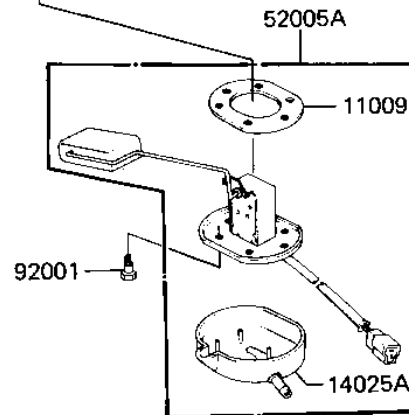

1981 LTD PARTS DIAGRAM

FUEL TANK

F2410-0054

1981 LTD PARTS LIST

FUEL TANK

ITEM NAME	PART NUMBER	QUANTITY
GASKET,FUEL TANK CAP (Ref # 11009A)	11009-1051	1
GASKET,TAP VALVE (Ref # 11009B)	11009-1194	1
COVER,FUEL GAGE (Ref # 14025)	14025-1091	1
COVER ASSY,TAP (Ref # 16146)	16146-1005	1
DIAPHRAGM ASSY,TAP (Ref # 43028)	43028-1015	1
"O" RING (Ref # 43058)	51039-010	1
TANK-FUEL,L.M.RED (Ref # 51001)	51001-1053-E2	1
TANK-FUEL,EBONY (Ref # 51001A)	51001-1053-8G	1
TAP-ASSY,FUEL (Ref # 51023)	51023-1039	1
CAP ASSY TANK (Ref # 51048)	51048-1018	1
GAUGE (Ref # 52005)	52005-1019	1
BOLT,6X20,FUEL TAP (Ref # 92001A)	92001-1091	1
WASHER-PL-10.5X26X2. (Ref # 92022)	92022-044	1
WASHER,PLAIN (Ref # 92022A)	92022-1038	1
WASHER-PLAIN (Ref # 92022B)	92022-183	1
COLLAR,FUEL TANK FIT (Ref # 92027)	92027-1134	1
CLAMP,CHAIN OILER (Ref # 92037)	92037-147	1
"O" RING (Ref # 92055)	92055-1023	1
"O" RING,TAP LEVER (Ref # 92055A)	92055-1027	1
"O" RING (Ref # 92055B)	92055-1067	1
DAMPER RUBBER (Ref # 92075)	92075-084	1
DAMPER,FUEL TANK,FIT (Ref # 92075A)	92075-1116	1
DAMPER RUBBER,FL TAN (Ref # 92075B)	92075-125	1
SPRING,TAP (Ref # 92081)	92081-1171	1
BOLT-SMALL-UPSET,8X3 (Ref # 114)	115G0830	1
SCREW PAN HEAD 3X8 (Ref # 220)	220B0308	1
SCREW PAN HEAD 5X8 (Ref # 220A)	220B0508	1
SCREW PAN HEAD 5X10 (Ref # 220B)	220B0510	1
SCREW-CSK-CROS,4X14 (Ref # 221)	221B0414	1

1981 LTD PARTS LIST

FUEL TANK

ITEM NAME	PART NUMBER	QUANTITY
WASHER SPRING 5MM (Ref # 461)	461F0500	1
WASHER SPRING 8MM (Ref # 461A)	461F0800	1
"O" RING,4MM (Ref # 670)	670B1504	1
TUBE (Ref # 702)	702A071000	1