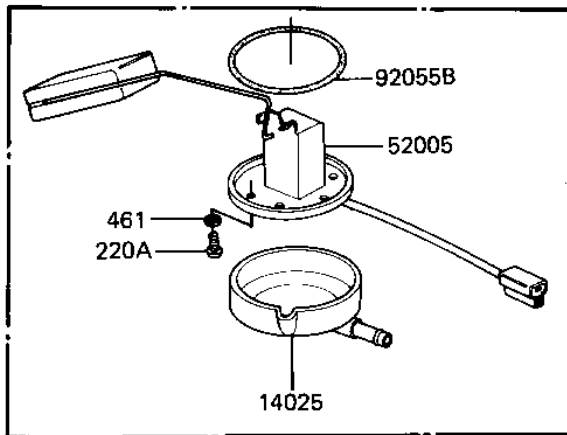

1981 LTD PARTS DIAGRAM

FUEL TANK

F2410-0054

1981 LTD PARTS LIST

FUEL TANK

ITEM NAME	PART NUMBER	QUANTITY
GASKET,FUEL TANK CAP (Ref # 11009A)	11009-1051	1
GASKET,TAP VALVE (Ref # 11009B)	11009-1194	1
COVER,FUEL GAGE (Ref # 14025)	14025-1091	1
COVER ASSY,TAP (Ref # 16146)	16146-1005	1
DIAPHRAGM ASSY,TAP (Ref # 43028)	43028-1015	1
"O" RING (Ref # 43058)	51039-010	1
TANK-FUEL,L.M.RED (Ref # 51001)	51001-1053-E2	1
TANK-FUEL,EBONY (Ref # 51001A)	51001-1053-8G	1
TAP-ASSY,FUEL (Ref # 51023)	51023-1039	1
CAP ASSY TANK (Ref # 51048)	51048-1018	1
GAUGE (Ref # 52005)	52005-1019	1
BOLT,6X20,FUEL TAP (Ref # 92001A)	92001-1091	1
WASHER-PL-10.5X26X2. (Ref # 92022)	92022-044	1
WASHER,PLAIN (Ref # 92022A)	92022-1038	1
WASHER-PLAIN (Ref # 92022B)	92022-183	1
COLLAR,FUEL TANK FIT (Ref # 92027)	92027-1134	1
CLAMP,CHAIN OILER (Ref # 92037)	92037-147	1
"O" RING (Ref # 92055)	92055-1023	1
"O" RING,TAP LEVER (Ref # 92055A)	92055-1027	1
"O" RING (Ref # 92055B)	92055-1067	1
DAMPER RUBBER (Ref # 92075)	92075-084	1
DAMPER,FUEL TANK,FIT (Ref # 92075A)	92075-1116	1
DAMPER RUBBER,FL TAN (Ref # 92075B)	92075-125	1
SPRING,TAP (Ref # 92081)	92081-1171	1
BOLT-SMALL-UPSET,8X3 (Ref # 114)	115G0830	1
SCREW PAN HEAD 3X8 (Ref # 220)	220B0308	1
SCREW PAN HEAD 5X8 (Ref # 220A)	220B0508	1
SCREW PAN HEAD 5X10 (Ref # 220B)	220B0510	1
SCREW-CSK-CROS,4X14 (Ref # 221)	221B0414	1

1981 LTD PARTS LIST

FUEL TANK

ITEM NAME	PART NUMBER	QUANTITY
WASHER SPRING 5MM (Ref # 461)	461F0500	1
WASHER SPRING 8MM (Ref # 461A)	461F0800	1
"O" RING,4MM (Ref # 670)	670B1504	1
TUBE (Ref # 702)	702A071000	1