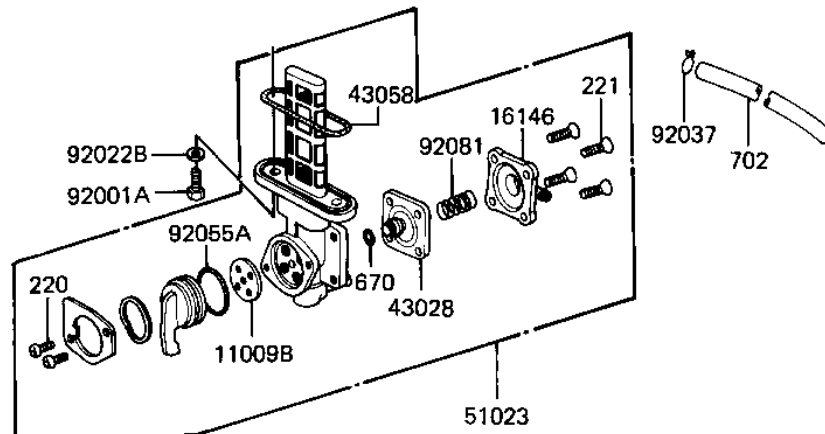

1981 LTD PARTS DIAGRAM

FUEL TANK

F2410-0054

1981 LTD PARTS LIST

FUEL TANK

ITEM NAME	PART NUMBER	QUANTITY
GASKET,FUEL TANK CAP (Ref # 11009A)	11009-1051	1
GASKET,TAP VALVE (Ref # 11009B)	11009-1194	1
COVER,FUEL GAGE (Ref # 14025)	14025-1091	1
COVER ASSY,TAP (Ref # 16146)	16146-1005	1
DIAPHRAGM ASSY,TAP (Ref # 43028)	43028-1015	1
"O" RING (Ref # 43058)	51039-010	1
TANK-FUEL,L.M.RED (Ref # 51001)	51001-1053-E2	1
TANK-FUEL,EBONY (Ref # 51001A)	51001-1053-8G	1
TAP-ASSY,FUEL (Ref # 51023)	51023-1039	1
CAP ASSY TANK (Ref # 51048)	51048-1018	1
GAUGE (Ref # 52005)	52005-1019	1
BOLT,6X20,FUEL TAP (Ref # 92001A)	92001-1091	1
WASHER-PL-10.5X26X2. (Ref # 92022)	92022-044	1
WASHER,PLAIN (Ref # 92022A)	92022-1038	1
WASHER-PLAIN (Ref # 92022B)	92022-183	1
COLLAR,FUEL TANK FIT (Ref # 92027)	92027-1134	1
CLAMP,CHAIN OILER (Ref # 92037)	92037-147	1
"O" RING (Ref # 92055)	92055-1023	1
"O" RING,TAP LEVER (Ref # 92055A)	92055-1027	1
"O" RING (Ref # 92055B)	92055-1067	1
DAMPER RUBBER (Ref # 92075)	92075-084	1
DAMPER,FUEL TANK,FIT (Ref # 92075A)	92075-1116	1
DAMPER RUBBER,FL TAN (Ref # 92075B)	92075-125	1
SPRING,TAP (Ref # 92081)	92081-1171	1
BOLT-SMALL-UPSET,8X3 (Ref # 114)	115G0830	1
SCREW PAN HEAD 3X8 (Ref # 220)	220B0308	1
SCREW PAN HEAD 5X8 (Ref # 220A)	220B0508	1
SCREW PAN HEAD 5X10 (Ref # 220B)	220B0510	1
SCREW-CSK-CROS,4X14 (Ref # 221)	221B0414	1

1981 LTD PARTS LIST

FUEL TANK

ITEM NAME	PART NUMBER	QUANTITY
WASHER SPRING 5MM (Ref # 461)	461F0500	1
WASHER SPRING 8MM (Ref # 461A)	461F0800	1
"O" RING,4MM (Ref # 670)	670B1504	1
TUBE (Ref # 702)	702A071000	1