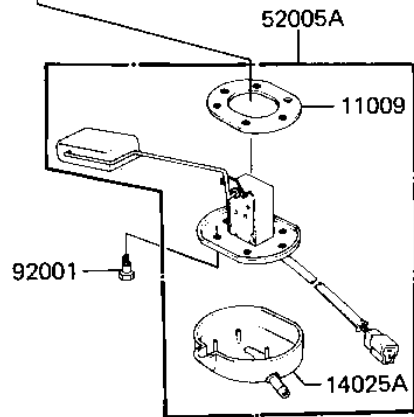

1981 LTD PARTS DIAGRAM

FUEL TANK

F2410-0054

1981 LTD PARTS LIST

FUEL TANK

ITEM NAME	PART NUMBER	QUANTITY
GASKET,FUEL TANK CAP (Ref # 11009A)	11009-1051	1
GASKET,TAP VALVE (Ref # 11009B)	11009-1194	1
COVER,FUEL GAGE (Ref # 14025)	14025-1091	1
COVER ASSY,TAP (Ref # 16146)	16146-1005	1
DIAPHRAGM ASSY,TAP (Ref # 43028)	43028-1015	1
"0" RING (Ref # 43058)	51039-010	1
TANK-FUEL,L.M.RED (Ref # 51001)	51001-1053-E2	1
TANK-FUEL,EBONY (Ref # 51001A)	51001-1053-8G	1
TAP-ASSY,FUEL (Ref # 51023)	51023-1039	1
CAP ASSY TANK (Ref # 51048)	51048-1018	1
GAUGE (Ref # 52005)	52005-1019	1
BOLT,6X20,FUEL TAP (Ref # 92001A)	92001-1091	2
WASHER-PL-10.5X26X2. (Ref # 92022)	92022-044	2
WASHER,PLAIN (Ref # 92022A)	92022-1038	2
WASHER-PLAIN (Ref # 92022B)	92022-183	2
COLLAR,FUEL TANK FIT (Ref # 92027)	92027-1134	1
CLAMP,CHAIN OILER (Ref # 92037)	92037-147	1
"0" RING (Ref # 92055)	92055-1023	2
"0" RING,TAP LEVER (Ref # 92055A)	92055-1027	1
"0" RING (Ref # 92055B)	92055-1067	1
DAMPER RUBBER (Ref # 92075)	92075-084	2
DAMPER,FUEL TANK,FIT (Ref # 92075A)	92075-1116	1
DAMPER RUBBER,FL TAN (Ref # 92075B)	92075-125	2
SPRING,TAP (Ref # 92081)	92081-1171	1
BOLT-SMALL-UPSET,8X3 (Ref # 114)	115G0830	1
SCREW PAN HEAD 3X8 (Ref # 220)	220B0308	2
SCREW PAN HEAD 5X8 (Ref # 220A)	220B0508	5
SCREW PAN HEAD 5X10 (Ref # 220B)	220B0510	2
SCREW-CSK-CROS,4X14 (Ref # 221)	221B0414	4

1981 LTD PARTS LIST

FUEL TANK

ITEM NAME	PART NUMBER	QUANTITY
WASHER SPRING 5MM (Ref # 461)	461F0500	5
WASHER SPRING 8MM (Ref # 461A)	461F0800	1
"O" RING,4MM (Ref # 670)	670B1504	1
TUBE (Ref # 702)	702A071000	1