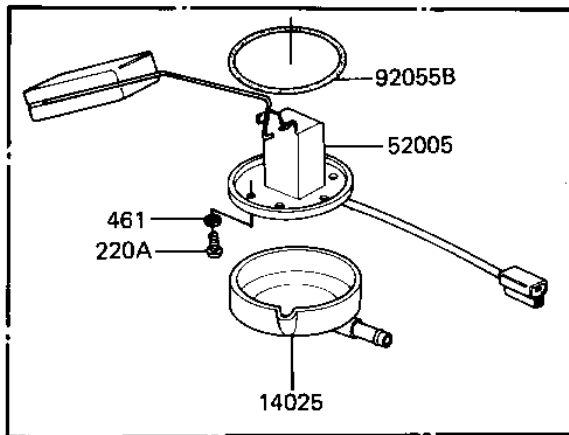

1981 LTD PARTS DIAGRAM

FUEL TANK

F2410-0054

1981 LTD PARTS LIST

FUEL TANK

ITEM NAME	PART NUMBER	QUANTITY
GASKET,FUEL TANK CAP (Ref # 11009A)	11009-1051	1
GASKET,TAP VALVE (Ref # 11009B)	11009-1194	1
COVER,FUEL GAGE (Ref # 14025)	14025-1091	1
COVER ASSY,TAP (Ref # 16146)	16146-1005	1
DIAPHRAGM ASSY,TAP (Ref # 43028)	43028-1015	1
"0" RING (Ref # 43058)	51039-010	1
TANK-FUEL,L.M.RED (Ref # 51001)	51001-1053-E2	1
TANK-FUEL,EBONY (Ref # 51001A)	51001-1053-8G	1
TAP-ASSY,FUEL (Ref # 51023)	51023-1039	1
CAP ASSY TANK (Ref # 51048)	51048-1018	1
GAUGE (Ref # 52005)	52005-1019	1
BOLT,6X20,FUEL TAP (Ref # 92001A)	92001-1091	2
WASHER-PL-10.5X26X2. (Ref # 92022)	92022-044	2
WASHER,PLAIN (Ref # 92022A)	92022-1038	2
WASHER-PLAIN (Ref # 92022B)	92022-183	2
COLLAR,FUEL TANK FIT (Ref # 92027)	92027-1134	1
CLAMP,CHAIN OILER (Ref # 92037)	92037-147	1
"0" RING (Ref # 92055)	92055-1023	2
"0" RING,TAP LEVER (Ref # 92055A)	92055-1027	1
"0" RING (Ref # 92055B)	92055-1067	1
DAMPER RUBBER (Ref # 92075)	92075-084	2
DAMPER,FUEL TANK,FIT (Ref # 92075A)	92075-1116	1
DAMPER RUBBER,FL TAN (Ref # 92075B)	92075-125	2
SPRING,TAP (Ref # 92081)	92081-1171	1
BOLT-SMALL-UPSET,8X3 (Ref # 114)	115G0830	1
SCREW PAN HEAD 3X8 (Ref # 220)	220B0308	2
SCREW PAN HEAD 5X8 (Ref # 220A)	220B0508	5
SCREW PAN HEAD 5X10 (Ref # 220B)	220B0510	2
SCREW-CSK-CROS,4X14 (Ref # 221)	221B0414	4

1981 LTD PARTS LIST

FUEL TANK

ITEM NAME	PART NUMBER	QUANTITY
WASHER SPRING 5MM (Ref # 461)	461F0500	5
WASHER SPRING 8MM (Ref # 461A)	461F0800	1
"O" RING,4MM (Ref # 670)	670B1504	1
TUBE (Ref # 702)	702A071000	1