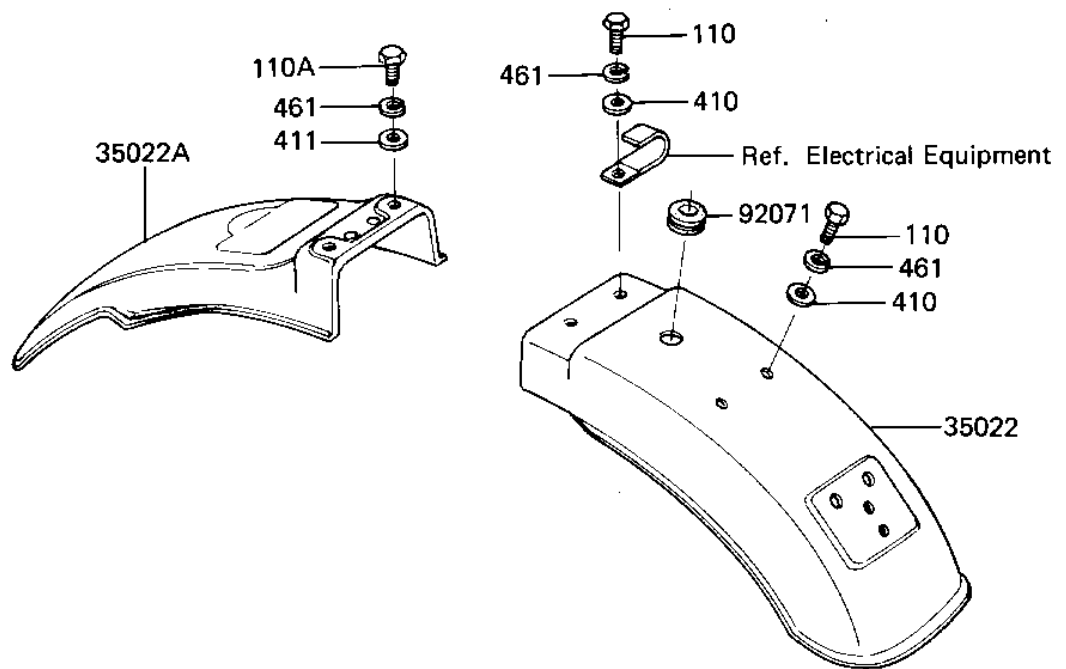

1981 LTD PARTS DIAGRAM

FENDERS