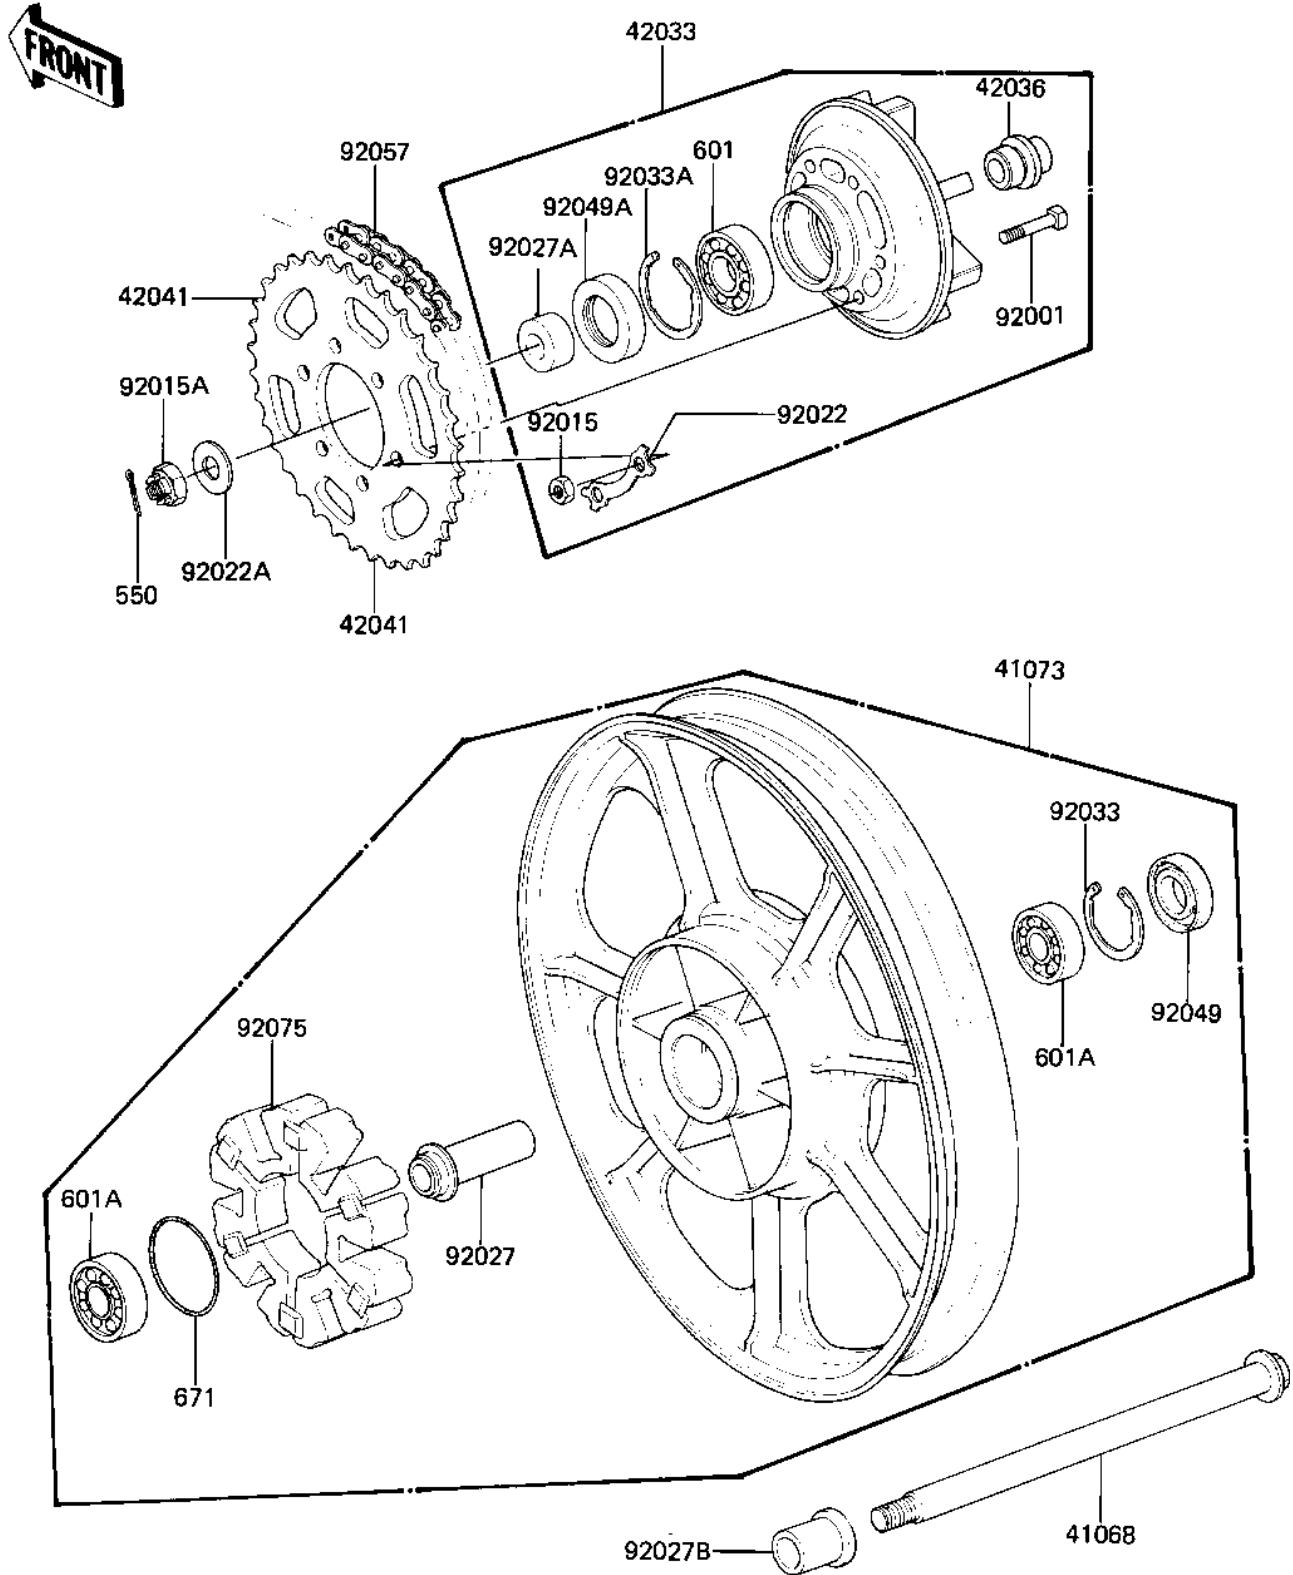

1981 LTD PARTS DIAGRAM

REAR WHEEL/HUB/CHAIN

F2240-0012

1981 LTD PARTS LIST

REAR WHEEL/HUB/CHAIN

ITEM NAME	PART NUMBER	QUANTITY
AXLE,RR,L=300 (Ref # 41068)	41068-1087	1
WHEEL-ASSY (Ref # 41073)	41073-1090	1
COUPLING-ASSY (Ref # 42033)	42033-1024	1
SPROCKET-HUB,39T (Ref # 42036)	42041-1059	2
BOLT (Ref # 92001)	92001-161	1
NUT 10MM (Ref # 92015)	42045-005	1
NUT CASTLE,18MM (Ref # 92015A)	42045-018	1
WASHER,LOCK (Ref # 92022)	92022-1212	1
WASHER,PLAIN,20MM (Ref # 92022A)	92022-248	1
COLLAR,L=89.5 (Ref # 92027)	92027-1286	1
COLLAR,20X40X18 (Ref # 92027A)	92027-1287	1
COLLAR,L=31 (Ref # 92027B)	92027-1288	1
RING,SNAP,56.2M/M (Ref # 92033)	92033-1043	1
CIRCLIP,62M/M (Ref # 92033A)	92033-1044	1
SEAL-OIL (Ref # 92049)	92049-1061	1
OIL SEAL (Ref # 92049A)	92050-027	1
DR CHAIN 630X96 (Ref # 92057)	92057-1053	1
SHOCK DAMPER,REAR HU (Ref # 92075)	42014-033	1
PIN-COTTER,4.0X35 (Ref # 550)	550D4035	1
BALL BEARING,#6206 (Ref # 601)	601B6206	1
BEARING,BALL,#6304ZZ (Ref # 601A)	601B6304ZZ	1
"O" RING,65MM (Ref # 671)	671B2565	1