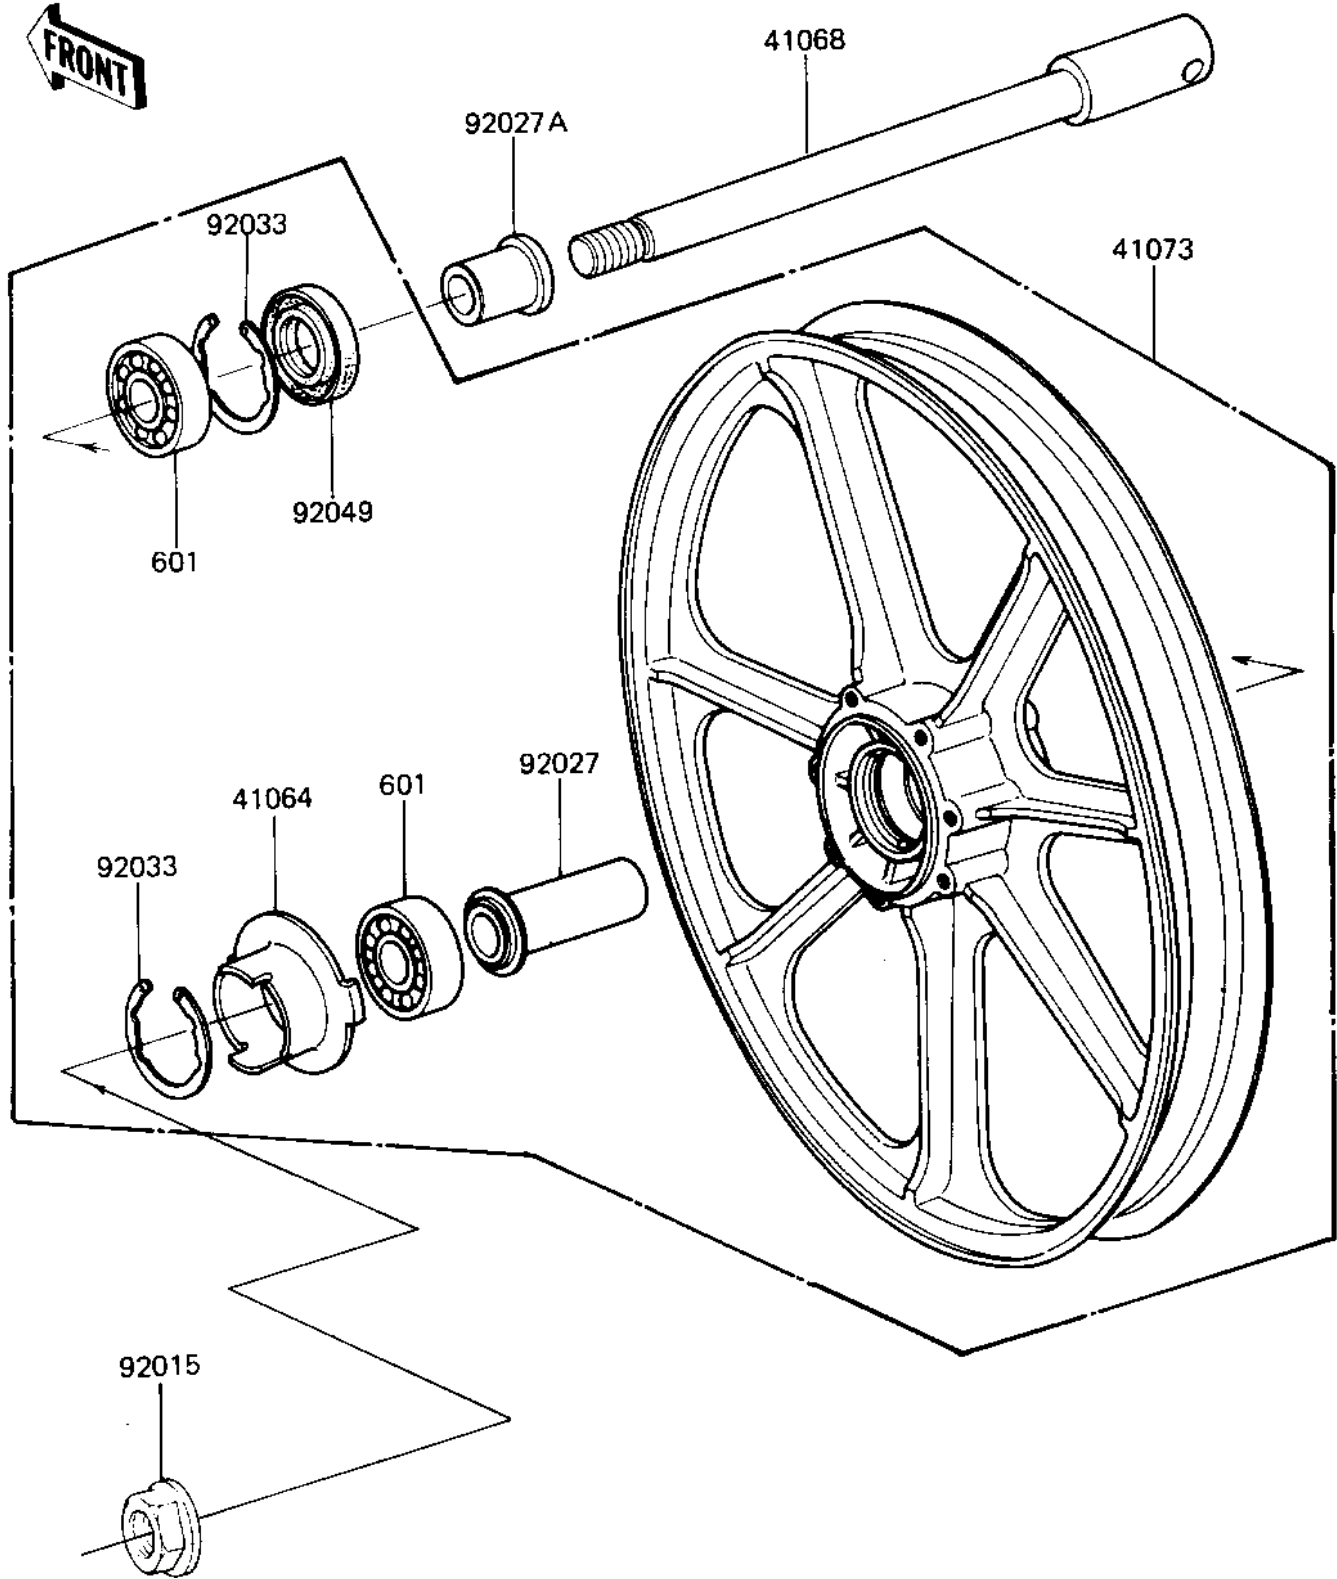

1981 LTD PARTS DIAGRAM

FRONT WHEEL/HUB

1981 LTD PARTS LIST

FRONT WHEEL/HUB

ITEM NAME	PART NUMBER	QUANTITY
RECEIVER-SPEEDOMETER (Ref # 41064)	41064-1008	1
AXLE,FRONT,L=204M/M (Ref # 41068)	41068-1009	1
WHEEL-ASSY (Ref # 41073)	41073-1156-21	1
NUT,14MM (Ref # 92015)	92015-1407	1
COLLAR,FR HUB L=55M/ (Ref # 92027)	92027-1223	1
COLLAR,FR AXLE L=30M (Ref # 92027A)	92027-1225	1
CIRCLIP,42MM (Ref # 92033)	92033-1041	2
OIL SEAL,AG1144AO (Ref # 92049)	92049-1058	1
BEARING BALL #6302Z (Ref # 601)	601B6302Z	2