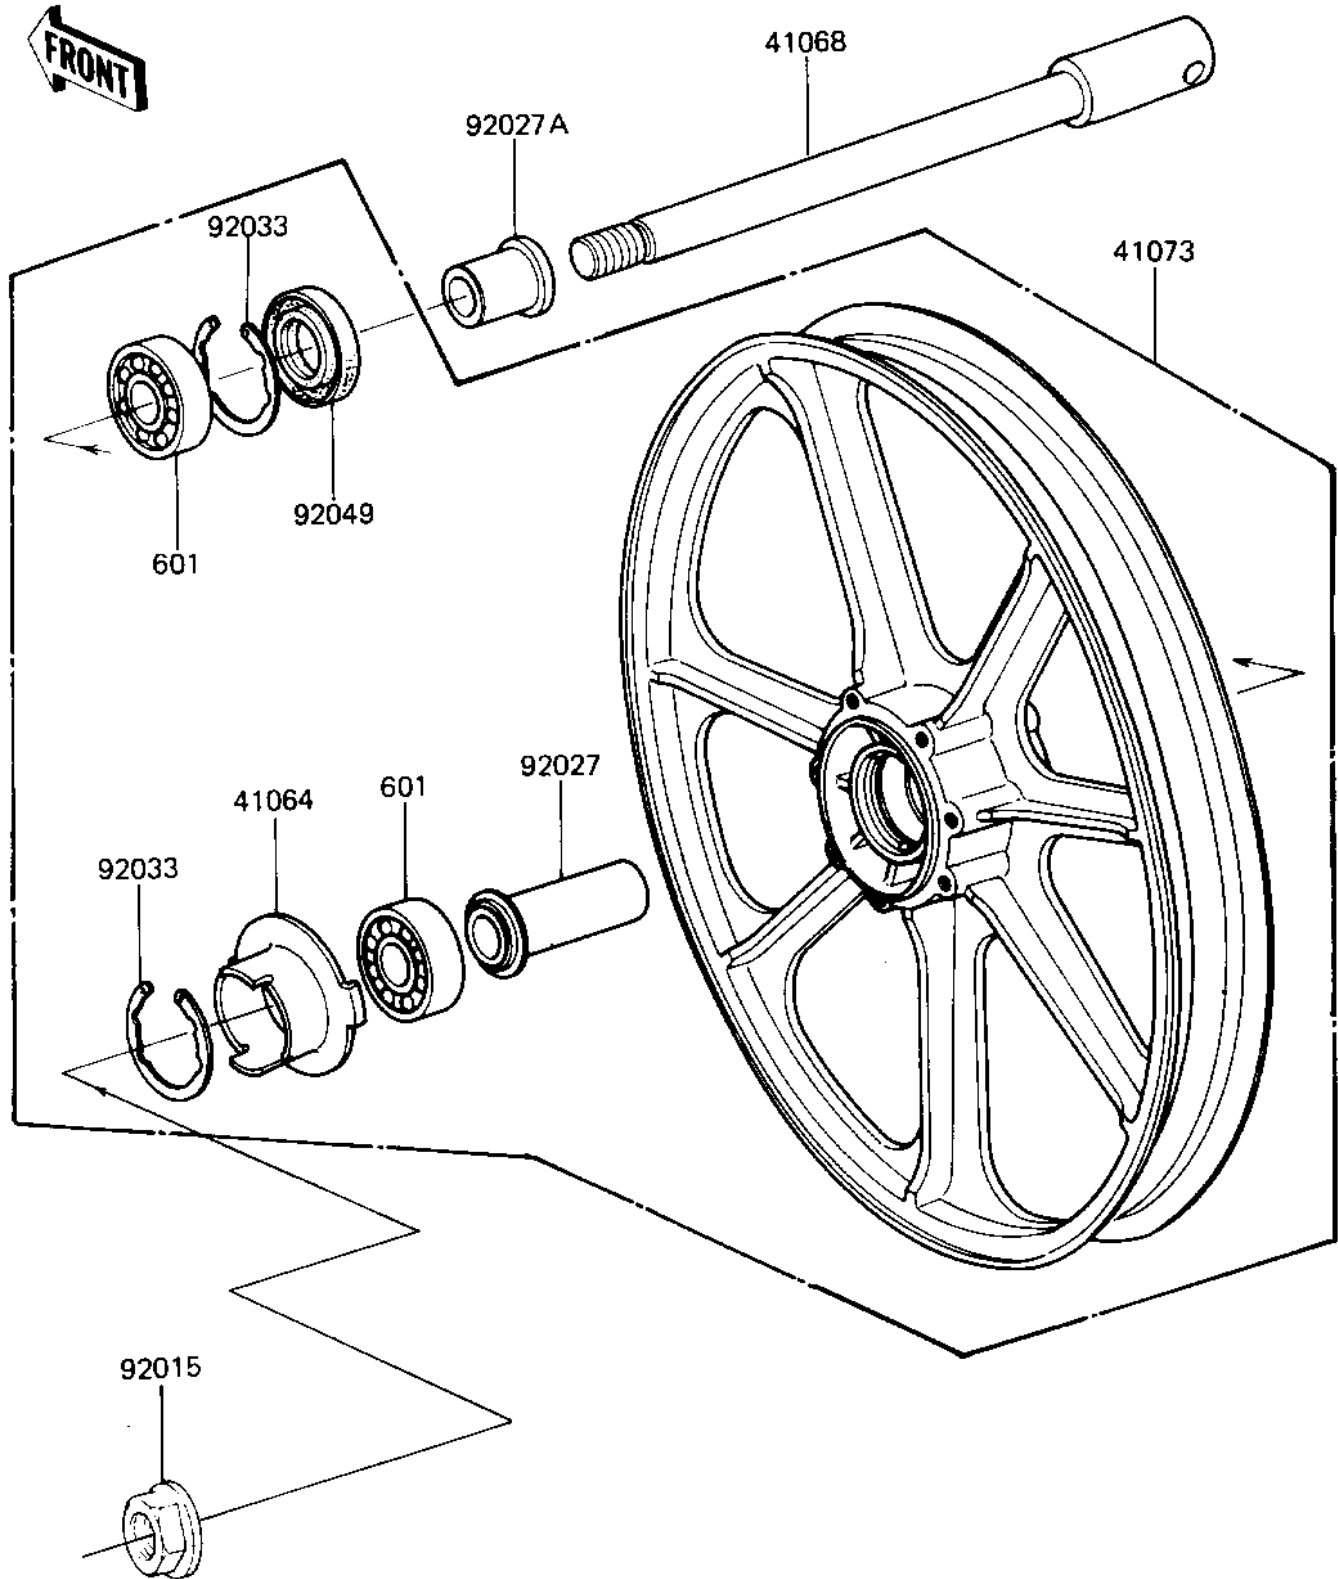

1981 LTD PARTS DIAGRAM

FRONT WHEEL/HUB

1981 LTD PARTS LIST

FRONT WHEEL/HUB

ITEM NAME	PART NUMBER	QUANTITY
RECEIVER-SPEEDOMETER (Ref # 41064)	41064-1008	1
AXLE,FRONT,L=204M/M (Ref # 41068)	41068-1009	1
WHEEL-ASSY (Ref # 41073)	41073-1156-21	1
NUT,14MM (Ref # 92015)	92015-1407	1
COLLAR,FR HUB L=55M/ (Ref # 92027)	92027-1223	1
COLLAR,FR AXLE L=30M (Ref # 92027A)	92027-1225	1
CIRCLIP,42MM (Ref # 92033)	92033-1041	1
OIL SEAL,AG1144A0 (Ref # 92049)	92049-1058	1
BEARING BALL #6302Z (Ref # 601)	601B6302Z	1