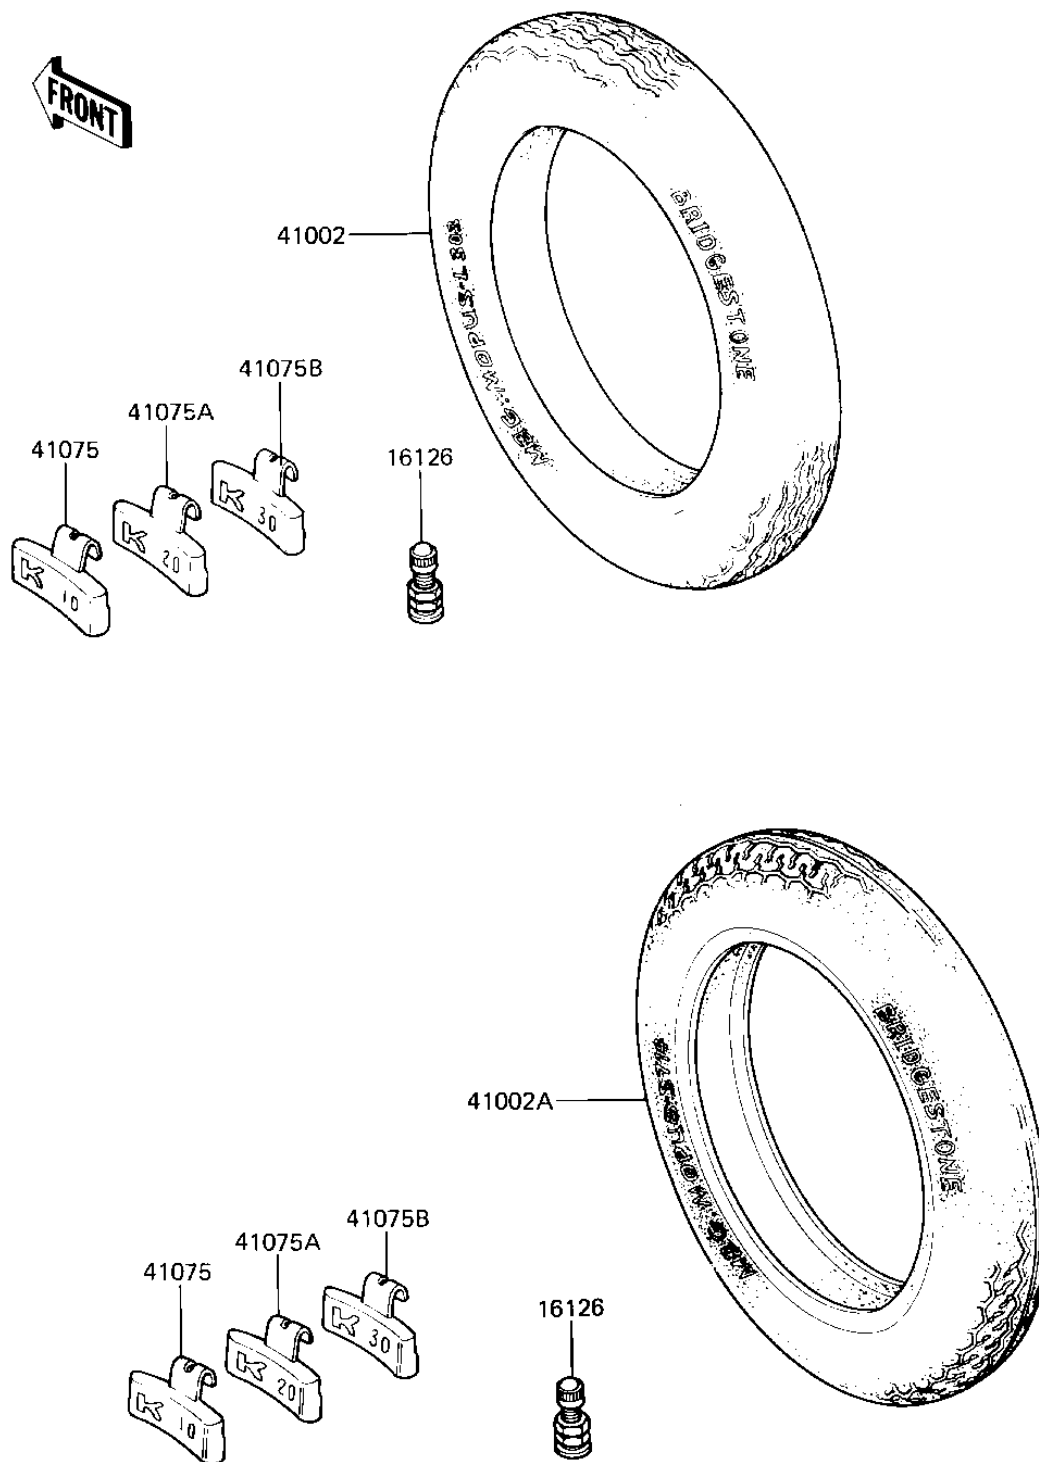

1981 LTD PARTS DIAGRAM

TIRES

1981 LTD PARTS LIST

TIRES

ITEM NAME	PART NUMBER	QUANTITY
VALVE (Ref # 16126)	16126-1136	1
TIRE 325H-19 L303 (Ref # 41002)	41002-1236	1
TIRE 130/90-16 G504 (Ref # 41002A)	41002-1187	1
BALANCER-WHEEL,10G (Ref # 41075)	41075-1011	1
BALANCER-WHEEL,20G (Ref # 41075A)	41075-1012	1
BALANCER-WHEEL,30G (Ref # 41075B)	41075-1013	1