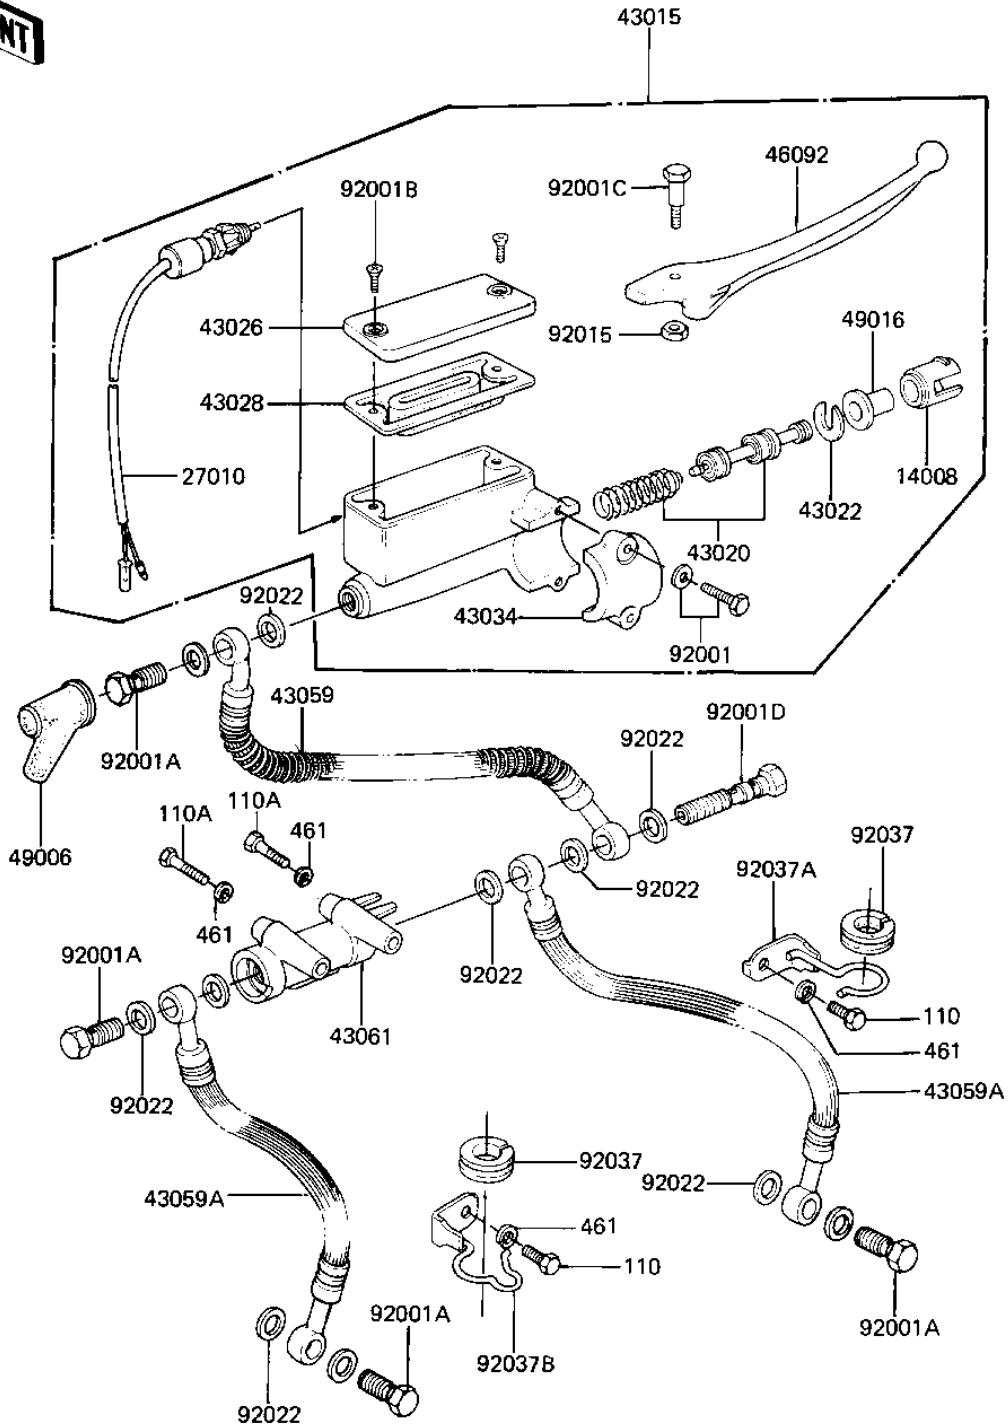

1981 LTD PARTS DIAGRAM

FRONT MASTER CYLINDER

F2291-0006

1981 LTD PARTS LIST

FRONT MASTER CYLINDER

ITEM NAME	PART NUMBER	QUANTITY
LINER,PISTON (Ref # 14008)	14008-1007	1
SWITCH,BRAKE (Ref # 27010)	27010-1028	1
CYLINDER ASSY,FR (Ref # 43015)	43015-1046	1
PISTON-COMP-BRAKE (Ref # 43020)	43020-1023	1
STOPER,PISTON (Ref # 43022)	43022-1001	1
CAP,OIL CUP (Ref # 43026)	43026-1006	1
DIAPHRAGM (Ref # 43028)	43028-1008	1
HOLDER,MASTER CYLIND (Ref # 43034)	43034-1001	1
HOSE-BRAKE (Ref # 43059)	43059-1085	1
HOSE-BRAKE,FR,L=600 (Ref # 43059A)	43059-1192	2
JOINT,FR BRAKE HOSE (Ref # 43061)	43061-1002	1
LEVER,FRONT BRAKE (Ref # 46092)	46092-1012	1
BOOT,DUST (Ref # 49006)	49006-1041	1
DUST COVER (Ref # 49016)	49016-1010	1
BOLT,HEX HEAD,6X25 (Ref # 92001)	43033-003	2
BOLT,OIL,L=23 (Ref # 92001A)	92002-1888	4
SCREW,COUNTERSUNK HE (Ref # 92001B)	92001-1055	2
BOLT,CLUTCH LEV FITT (Ref # 92001C)	92001-1056	1
BOLT (Ref # 92001D)	92002-1909	1
NUT 6MM (Ref # 92015)	312B0600	1
WASHER-OIL BOLT (Ref # 92022)	43067-001	11
DAMPER RUBBER,CYL HS (Ref # 92037)	43064-006	2
CLAMP (Ref # 92037A)	92037-1218	1
CLAMP (Ref # 92037B)	92037-1232	1
BOLT-UPSET,6X12 (Ref # 110)	112G0612	2
BOLT-UPSET,6X40 (Ref # 110A)	112G0640	2
WASHER SPRING 6MM (Ref # 461)	461F0600	4