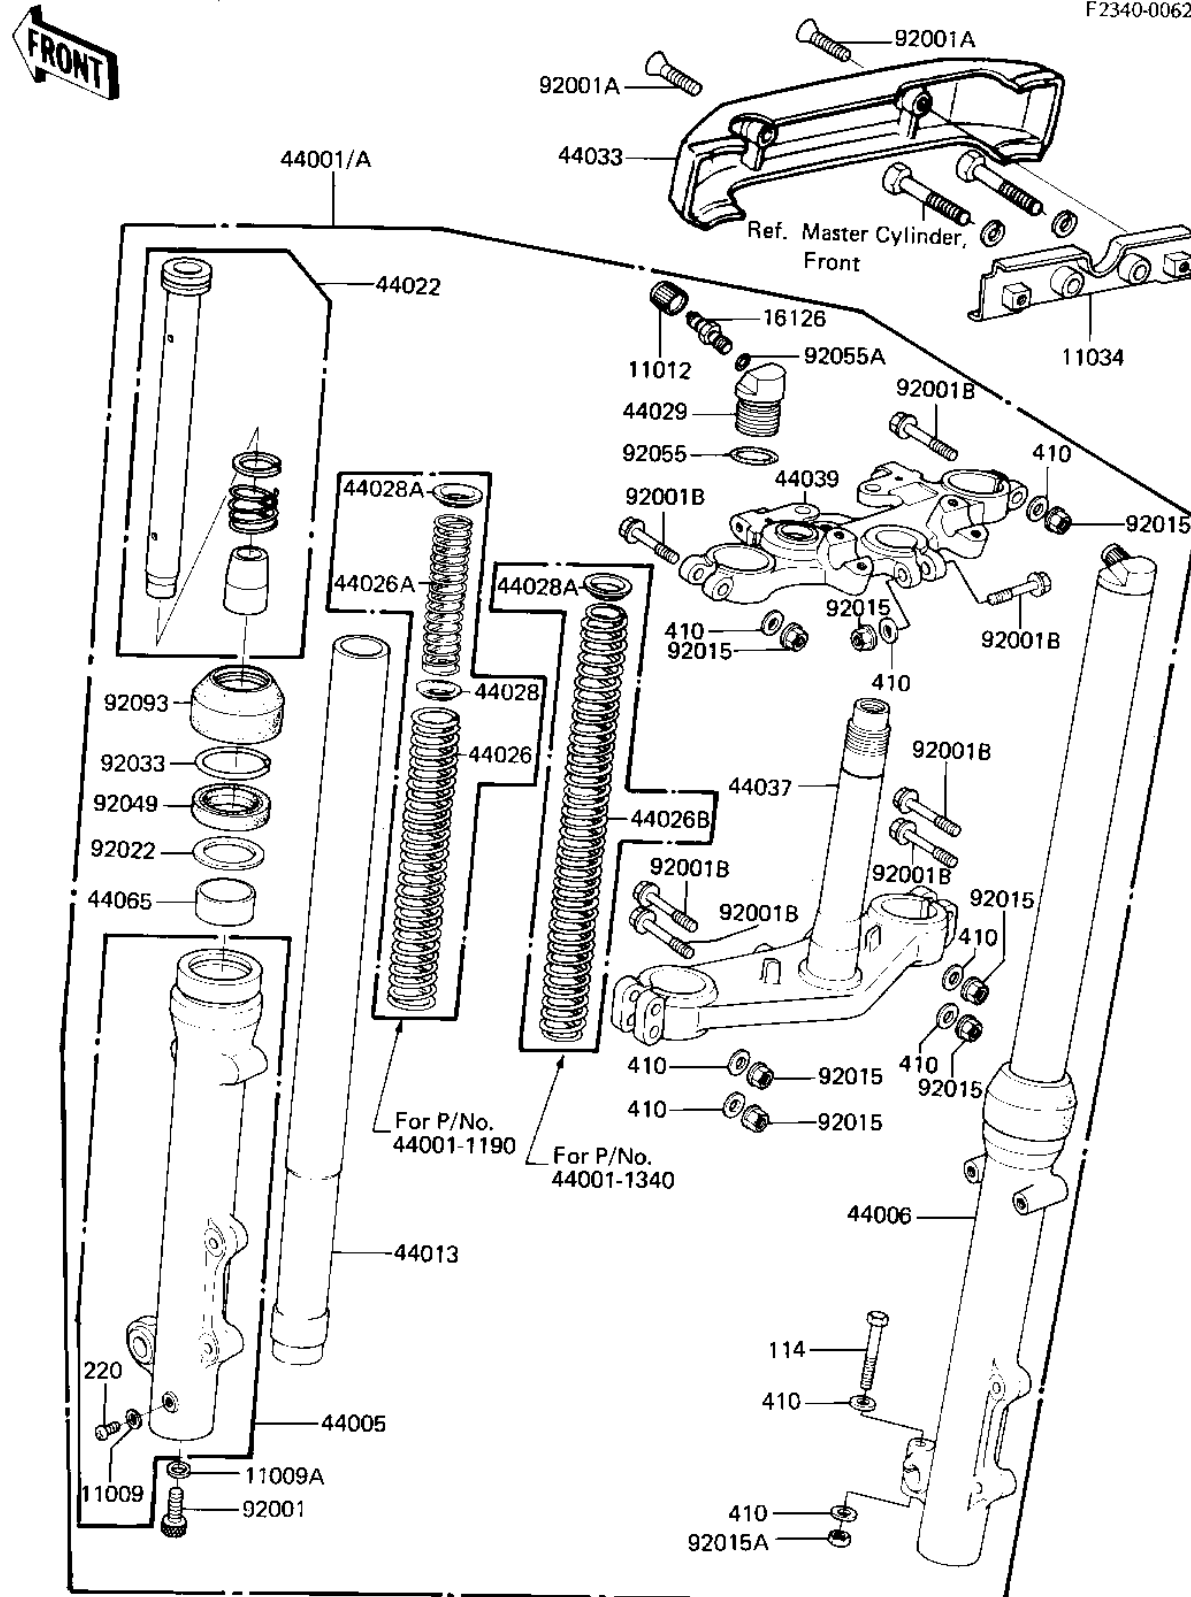

1981 LTD PARTS DIAGRAM

FRONT FORK

F2340-0062

1981 LTD PARTS LIST

FRONT FORK

ITEM NAME	PART NUMBER	QUANTITY
GASKET FORK DRAIN PL (Ref # 11009)	44045-002	1
GASKET,FORK CYLINDER (Ref # 11009A)	44045-057	1
CAP,AIR VALVE (Ref # 11012)	11012-1241	1
BRACKET,FORK COVER (Ref # 11034)	11034-1842	1
VALVE AIR (Ref # 16126)	16126-1052	1
FORK-FRONT (Ref # 44001)	44001-1340	3
TUBE,LH,FORK OUTER (Ref # 44005)	44005-1067	1
TUBE,RH,FORK OUTER (Ref # 44006)	44006-1067	1
PIPE-FORK INNER (Ref # 44013)	44013-1047	1
CYLINDER-FORK (Ref # 44022)	44022-1045	1
SPRING-FR FORK,LWR (Ref # 44026)	44026-1081	1
SPRING-FR FORK,UPP (Ref # 44026A)	44026-1082	1
SPRING-FRONT FORK (Ref # 44026B)	44026-1189	1
GUIDE-FORK SPRING (Ref # 44028)	44028-029	1
GUIDE,FORK SPRING (Ref # 44028A)	44028-1004	1
SEAT-FORK SPRING (Ref # 44029)	44029-1021	1
COVER,FORK (Ref # 44033)	44033-1054	1
HOLDER-FORK UNDER (Ref # 44037)	44037-1057	1
HOLDER-FORK UPPER (Ref # 44039)	44039-1036	1
BUSHING,FORK OUT PIP (Ref # 44065)	44065-1012	1
BOLT-FORK CYLINDER (Ref # 92001)	44041-040	1
SCREW-CSK-RD-CROS (Ref # 92001A)	222C0518	1
BOLT,FLANGED,8X57 (Ref # 92001B)	92001-1358	1
NUT-8MM (Ref # 92015)	92015-1022	1
NUT,LOCK,8MM (Ref # 92015A)	92015-1124	1
WASHER,FORK OUT PIPE (Ref # 92022)	92022-1262	1
SNAP RING,FORK OUTER (Ref # 92033)	92033-1047	1
SEAL-OIL,FORK (Ref # 92049)	92049-1102	1
"0" RING,FORK TOP (Ref # 92055)	92055-1051	1

1981 LTD PARTS LIST

FRONT FORK

ITEM NAME	PART NUMBER	QUANTITY
"0" RING,AIR VALVE (Ref # 92055A)	92055-1094	1
SEAL (Ref # 92093)	92093-1051	1
BOLT,HEX HEAD,8X55 (Ref # 114)	114G0855	1
SCREW PAN HEAD 4X8 (Ref # 220)	220B0408	1
WASHER PLAIN 8MM (Ref # 410)	410B0800	1