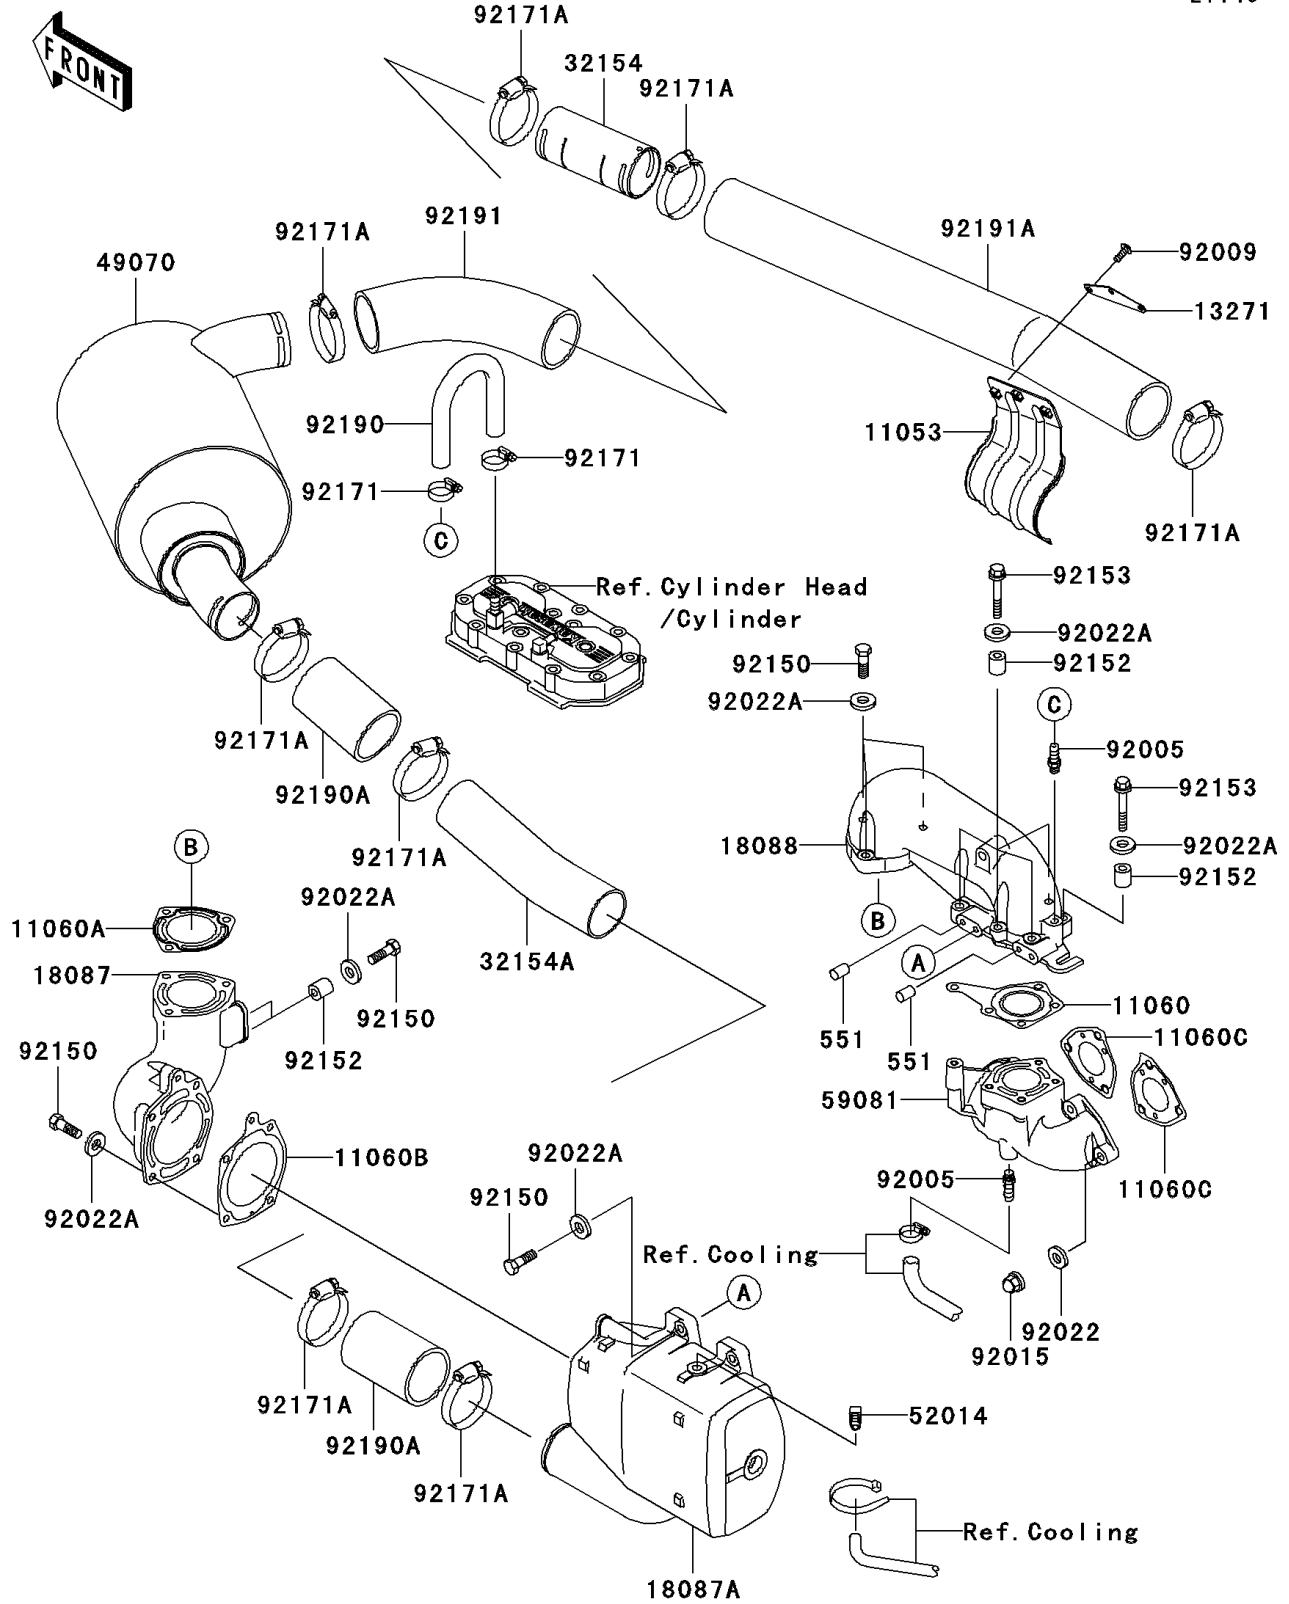

2009 Jet Ski® 800 SX-R™ PARTS DIAGRAM

Muffler(s)

E1140

2009 Jet Ski® 800 SX-R™ PARTS LIST

Muffler(s)

ITEM NAME	PART NUMBER	QUANTITY
PIN-DOWEL (Ref # 551)	551R0812	1
BRACKET (Ref # 11053)	11053-3728	1
GASKET,EXHAUST (Ref # 11060)	11060-3712	1
GASKET,MUFFLER,FR (Ref # 11060A)	11060-3713	1
GASKET,MUFFLER CHAMBER (Ref # 11060B)	11060-3714	1
GASKET,EXHAUST MANIFOLD (Ref # 11060C)	11060-3759	1
PLATE (Ref # 13271)	13271-3872	1
MUFFLER,FR (Ref # 18087)	18087-3705	1
MUFFLER,RR (Ref # 18087A)	18087-3706	1
PIPE-EXHAUST (Ref # 18088)	18088-3722	1
PIPE (Ref # 32154)	32154-3709	1
PIPE (Ref # 32154A)	32154-3710	1
MUFFLER-COMP (Ref # 49070)	49070-3743	1
ELBOW (Ref # 52014)	52014-3708	1
MANIFOLD-EXHAUST (Ref # 59081)	59081-3742	1
FITTING,HOSE (Ref # 92005)	92005-3712	1
SCREW,6X20 (Ref # 92009)	92009-3870	1
NUT,CAP,8MM (Ref # 92015)	92015-1371	1
WASHER,8.2X18X1.5 (Ref # 92022)	92022-1964	1
WASHER,8.2X18X1.5 (Ref # 92022A)	92022-3743	1
BOLT,8X35 (Ref # 92150)	92150-3833	1
COLLAR (Ref # 92152)	92152-3736	1
BOLT (Ref # 92153)	92153-1276	1
CLAMP (Ref # 92171)	92171-3714	1
CLAMP (Ref # 92171A)	92171-3715	1
TUBE,HEAD-EXHAUST PIPE (Ref # 92190)	92190-3829	1
TUBE,CHAMBER-MUFLER (Ref # 92190A)	92190-3950	1
TUBE,WATER MUFFLER-PIPE (Ref # 92191)	92191-3953	1
TUBE,PIPE-TAILPIPE (Ref # 92191A)	92191-3954	1