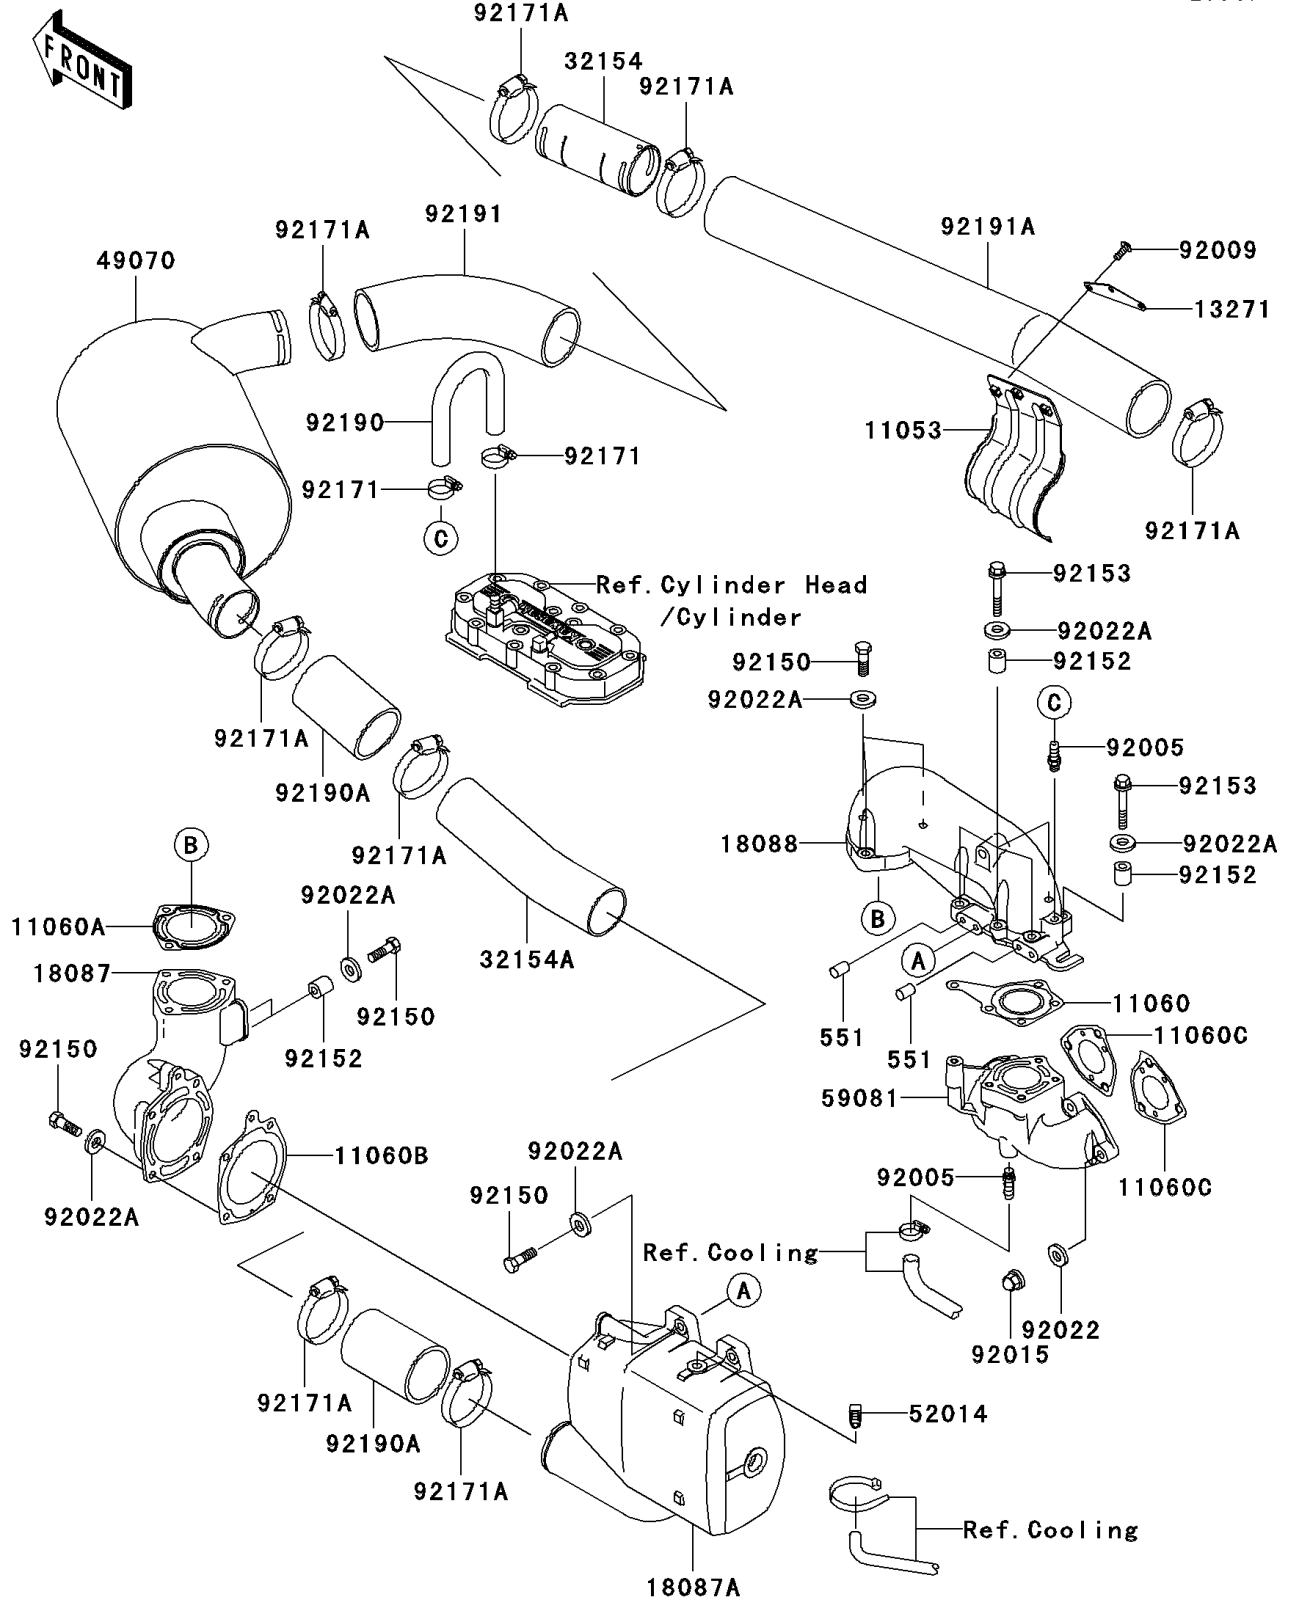

# 2008 800 SX-R PARTS DIAGRAM

Muffler(s)

E1140

## 2008 800 SX-R PARTS LIST

Muffler(s)

ITEM NAME	PART NUMBER	QUANTITY
PIN-DOWEL (Ref # 551)	551R0812	2
BRACKET (Ref # 11053)	11053-3728	1
GASKET,EXHAUST (Ref # 11060)	11060-3712	1
GASKET,MUFFLER,FR (Ref # 11060A)	11060-3713	1
GASKET,MUFFLER CHAMBER (Ref # 11060B)	11060-3714	1
GASKET,EXHAUST MANIFOLD (Ref # 11060C)	11060-3759	2
PLATE (Ref # 13271)	13271-3872	1
MUFFLER,FR (Ref # 18087)	18087-3705	1
MUFFLER,RR (Ref # 18087A)	18087-3706	1
PIPE-EXHAUST (Ref # 18088)	18088-3722	1
PIPE (Ref # 32154)	32154-3709	1
PIPE (Ref # 32154A)	32154-3710	1
MUFFLER-COMP (Ref # 49070)	49070-3743	1
ELBOW (Ref # 52014)	52014-3708	1
MANIFOLD-EXHAUST (Ref # 59081)	59081-3742	1
FITTING,HOSE (Ref # 92005)	92005-3712	2
SCREW,6X20 (Ref # 92009)	92009-3870	3
NUT,CAP,8MM (Ref # 92015)	92015-1371	6
WASHER,8.2X18X1.5 (Ref # 92022)	92022-1964	6
WASHER,8.2X18X1.5 (Ref # 92022A)	92022-3743	16
BOLT,8X35 (Ref # 92150)	92150-3833	11
COLLAR (Ref # 92152)	92152-3736	7
BOLT (Ref # 92153)	92153-1276	5
CLAMP (Ref # 92171)	92171-3714	2
CLAMP (Ref # 92171A)	92171-3715	8
TUBE,HEAD-EXHAUST PIPE (Ref # 92190)	92190-3829	1
TUBE,CHAMBER-MUFLER (Ref # 92190A)	92190-3950	2
TUBE,WATER MUFFLER-PIPE (Ref # 92191)	92191-3953	1
TUBE,PIPE-TAILPIPE (Ref # 92191A)	92191-3954	1