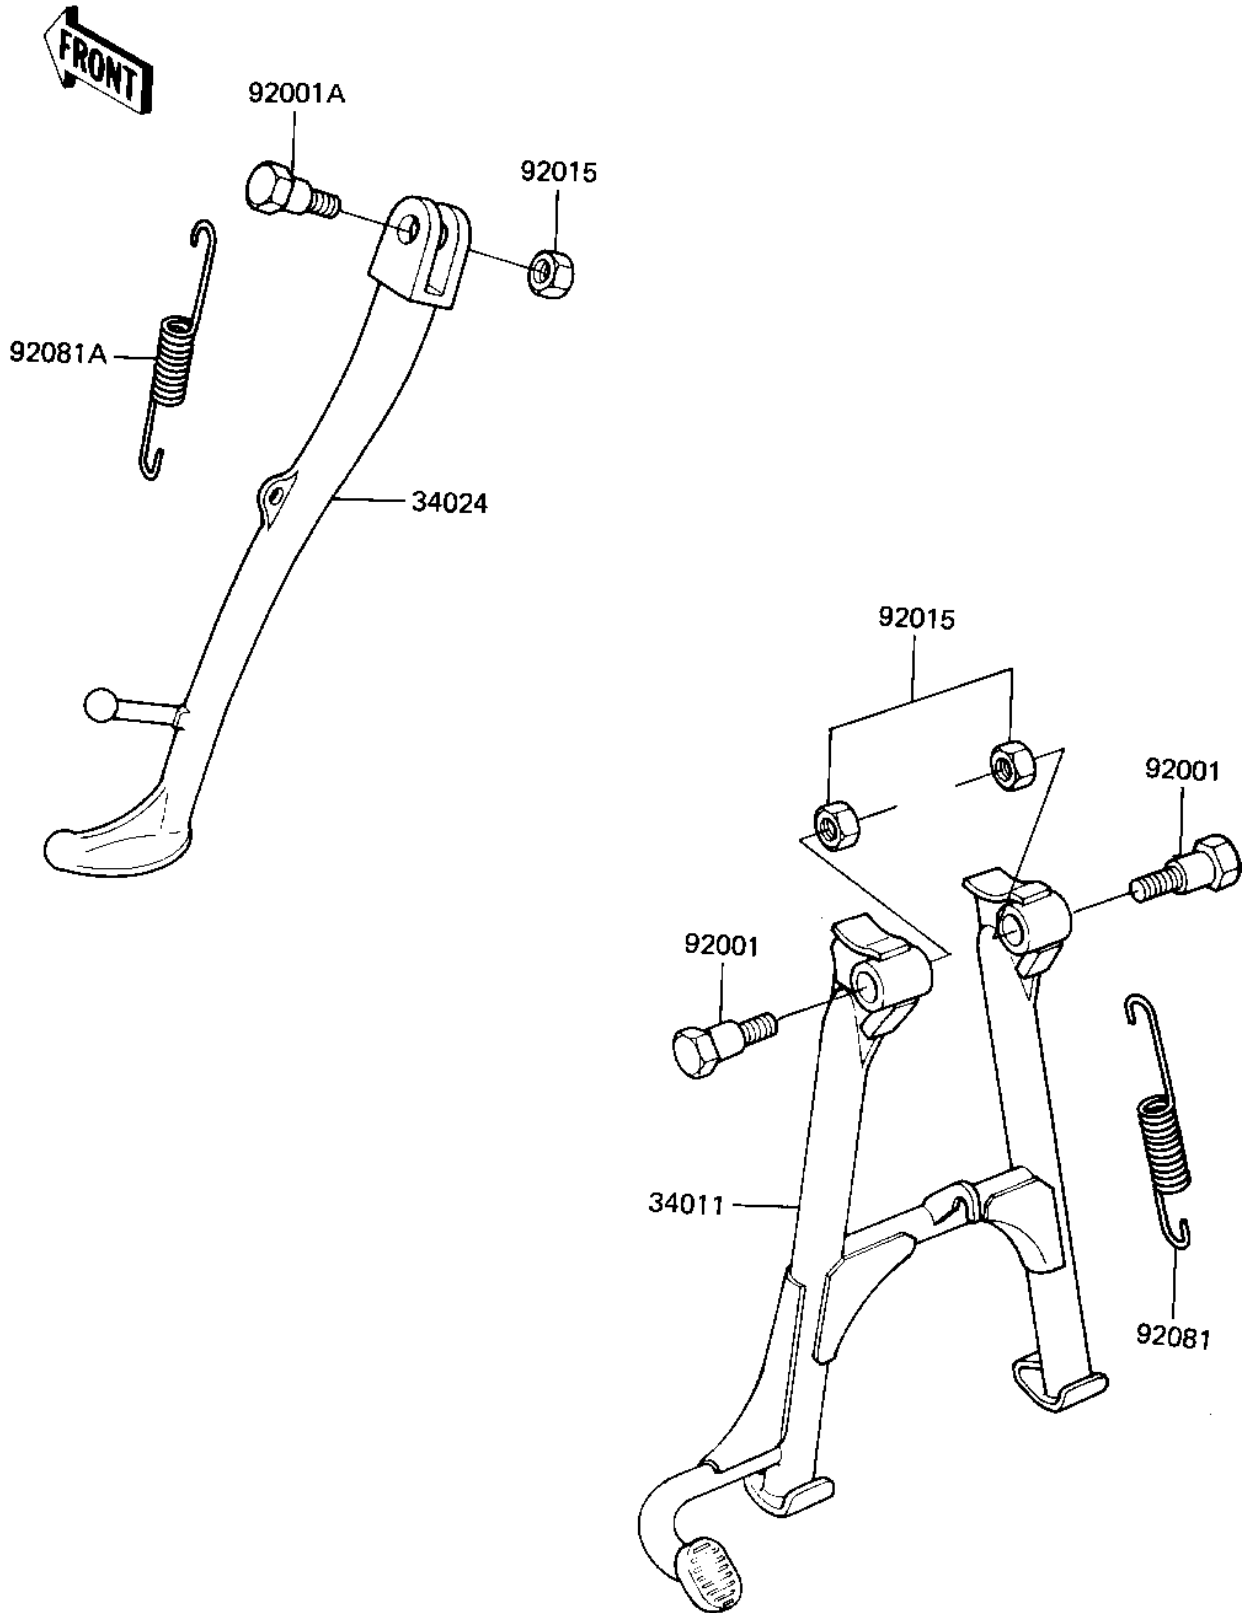

# 1982 LTD PARTS DIAGRAM

## STANDS

# 1982 LTD PARTS LIST

## STANDS

ITEM NAME	PART NUMBER	QUANTITY
STAND-MAIN (Ref # 34011)	34011-1038	1
STAND-SIDE (Ref # 34024)	34024-1026	1
BOLT,MAIN STAND FITT (Ref # 92001)	92001-1214	2
BOLT-SIDE STAND (Ref # 92001A)	92003-079	1
NUT,LOCK,10MM (Ref # 92015)	92019-021	3
SPRING,MAIN STAND (Ref # 92081)	34023-012	1
SPRING,SIDE STAND (Ref # 92081A)	34025-005	1