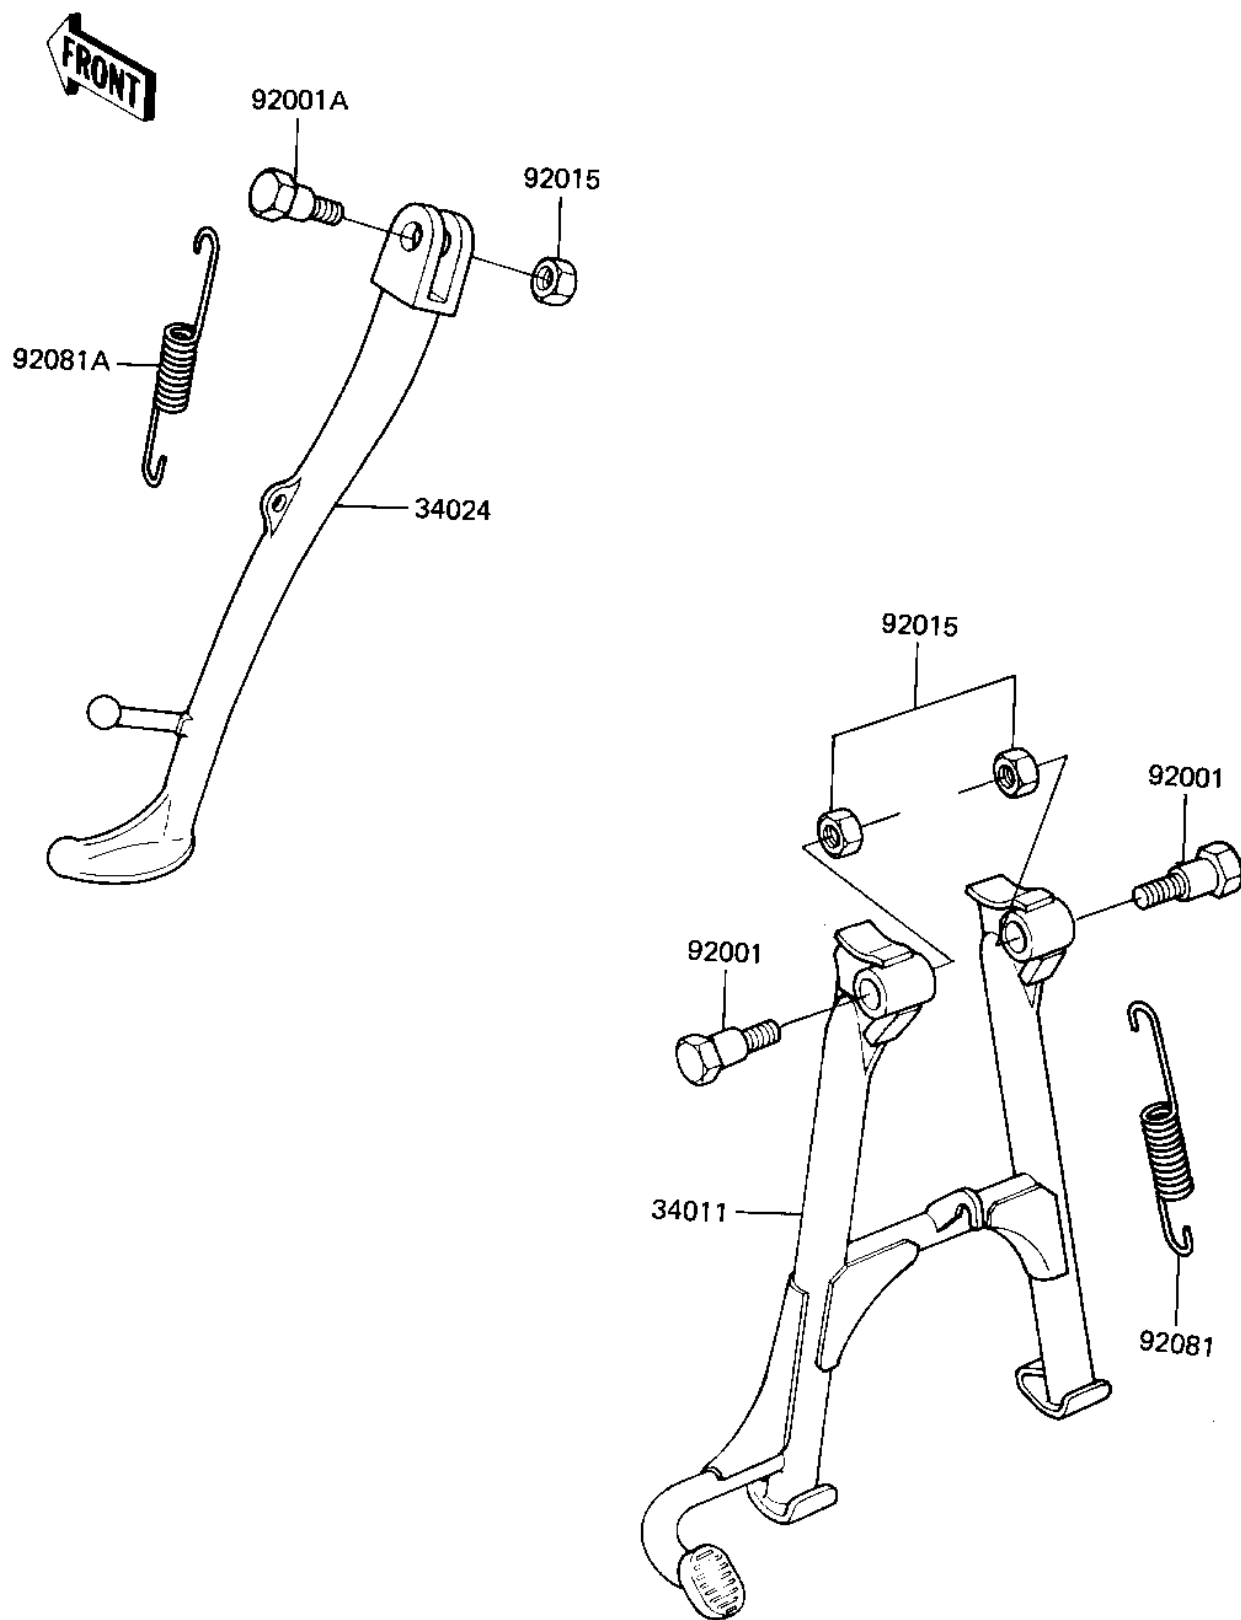

1981 LTD PARTS DIAGRAM

STANDS

1981 LTD PARTS LIST

STANDS

ITEM NAME	PART NUMBER	QUANTITY
STAND-MAIN (Ref # 34011)	34011-1038	1
STAND-SIDE (Ref # 34024)	34024-1026	1
BOLT,MAIN STAND FITT (Ref # 92001)	92001-1214	1
BOLT-SIDE STAND (Ref # 92001A)	92003-079	1
NUT,LOCK,10MM (Ref # 92015)	92019-021	1
SPRING,MAIN STAND (Ref # 92081)	34023-012	1
SPRING,SIDE STAND (Ref # 92081A)	34025-005	1