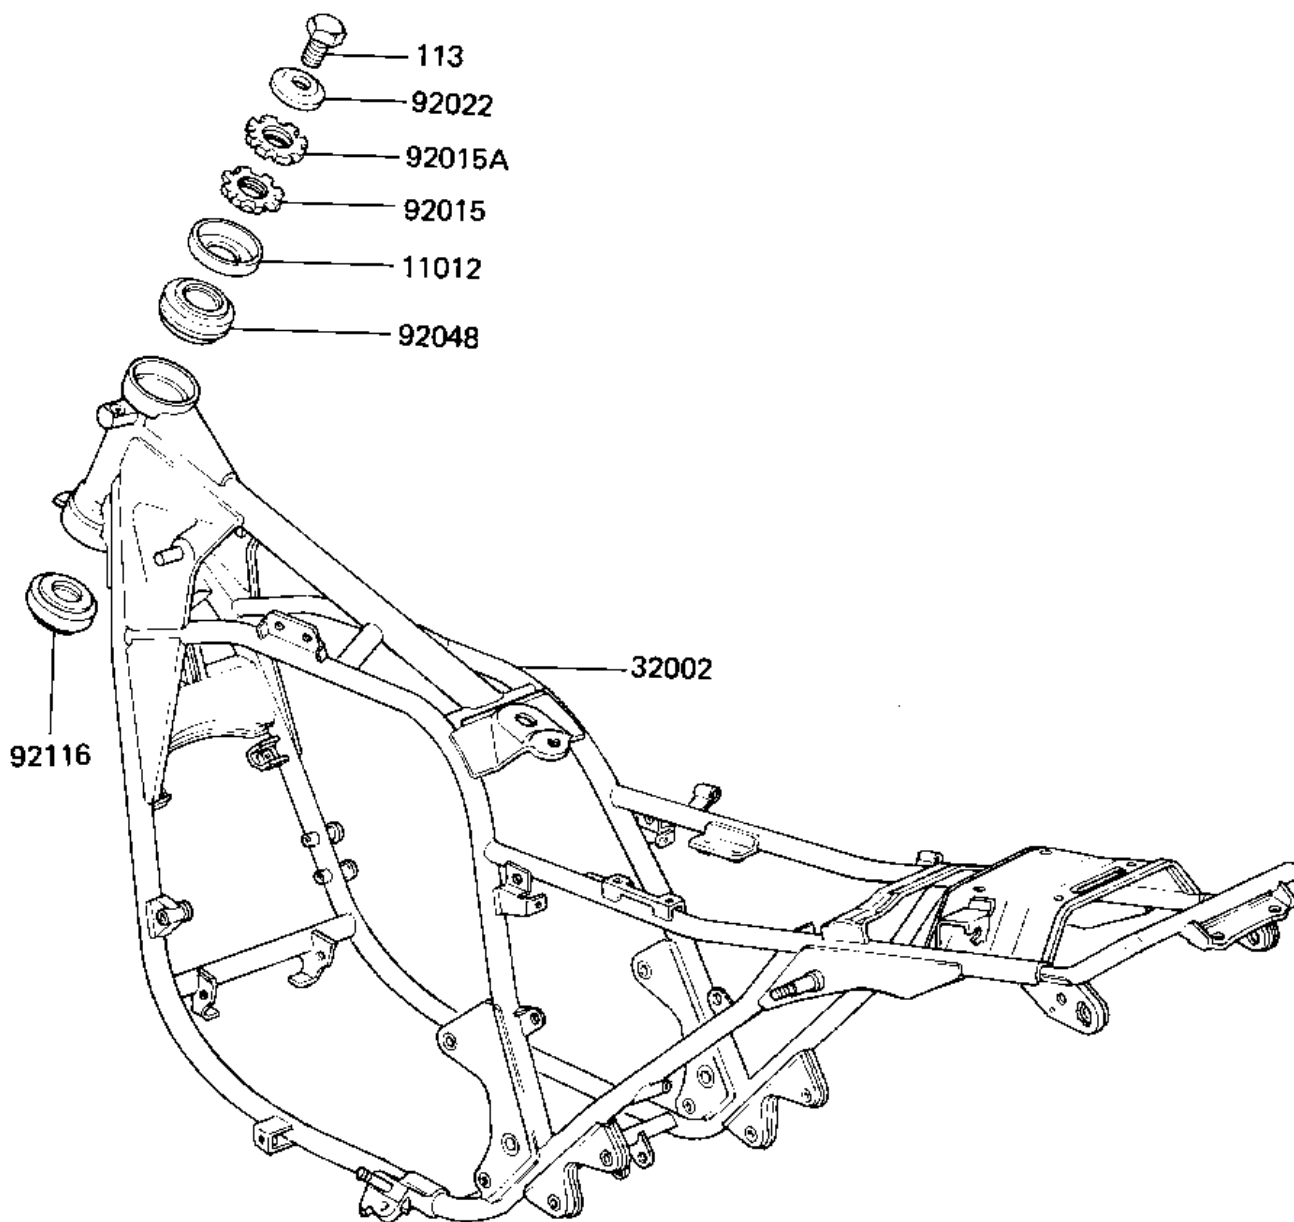

## 1981 LTD PARTS DIAGRAM

FRAME

F2120-0011

## 1981 LTD PARTS LIST

### FRAME

| ITEM NAME                          | PART NUMBER | QUANTITY |
|------------------------------------|-------------|----------|
| CAP,STEERING STEM (Ref # 11012)    | 46098-017   | 1        |
| FRAME-COMP (Ref # 32002)           | 32002-1200  | 1        |
| NUT (Ref # 92015)                  | 92015-1128  | 1        |
| NUT (Ref # 92015A)                 | 92015-1129  | 1        |
| WASHER (Ref # 92022)               | 92022-1229  | 1        |
| BEARING,STEERING STE (Ref # 92048) | 92047-017   | 1        |
| BRG,ROLLER,HR320/28X (Ref # 92116) | 92116-1009  | 1        |
| BOLT-SMALL-FINE (Ref # 113)        | 113G1425    | 1        |