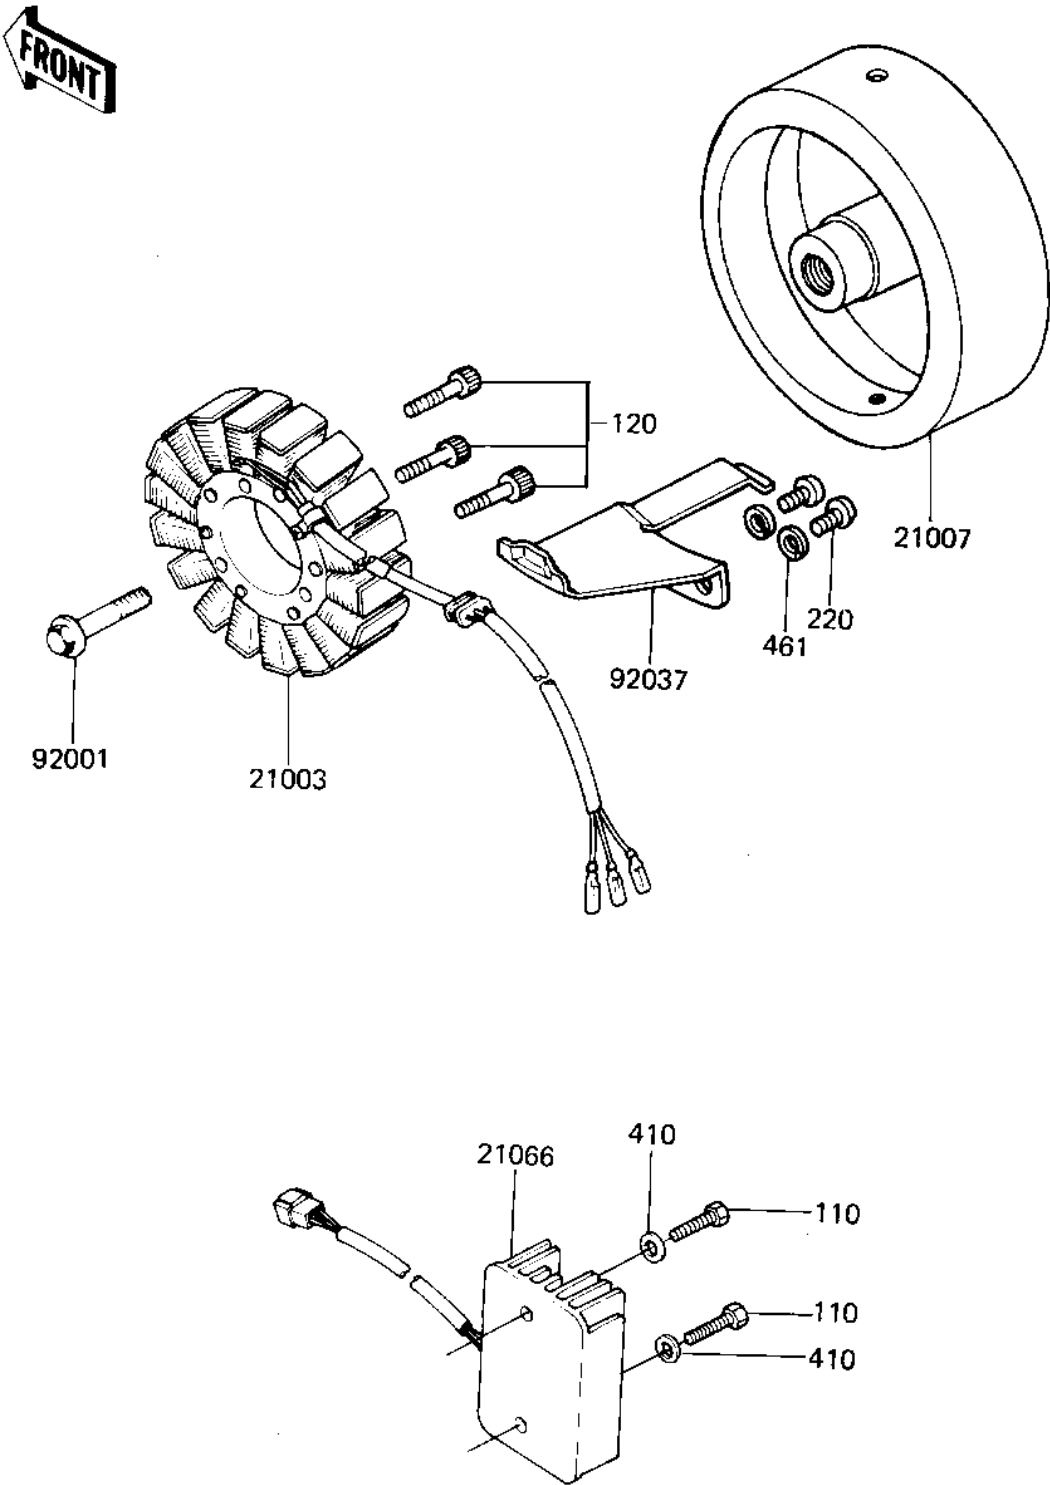

## 1981 LTD PARTS DIAGRAM

GENERATOR/REGULATOR

## 1981 LTD PARTS LIST

### GENERATOR/REGULATOR

ITEM NAME	PART NUMBER	QUANTITY
STATOR (Ref # 21003)	21003-1040	1
ROTOR (Ref # 21007)	21007-1036	1
REGULATOR-VOLTAGE (Ref # 21066)	21066-1018	1
BOLT,12X40 (Ref # 92001)	92001-1146	1
CLAMP (Ref # 92037)	92037-1214	1
BOLT-UPSET 6X14 (Ref # 110)	112B0614	1
BOLT,SOCKET,6X30 (Ref # 120)	120P0630	1
SCREW PAN HEAD 5X12 (Ref # 220)	220B0512	1
WASHER PLAIN 6MM (Ref # 411)	411B0600	1
WASHER SPRING 5MM (Ref # 461)	461F0500	1