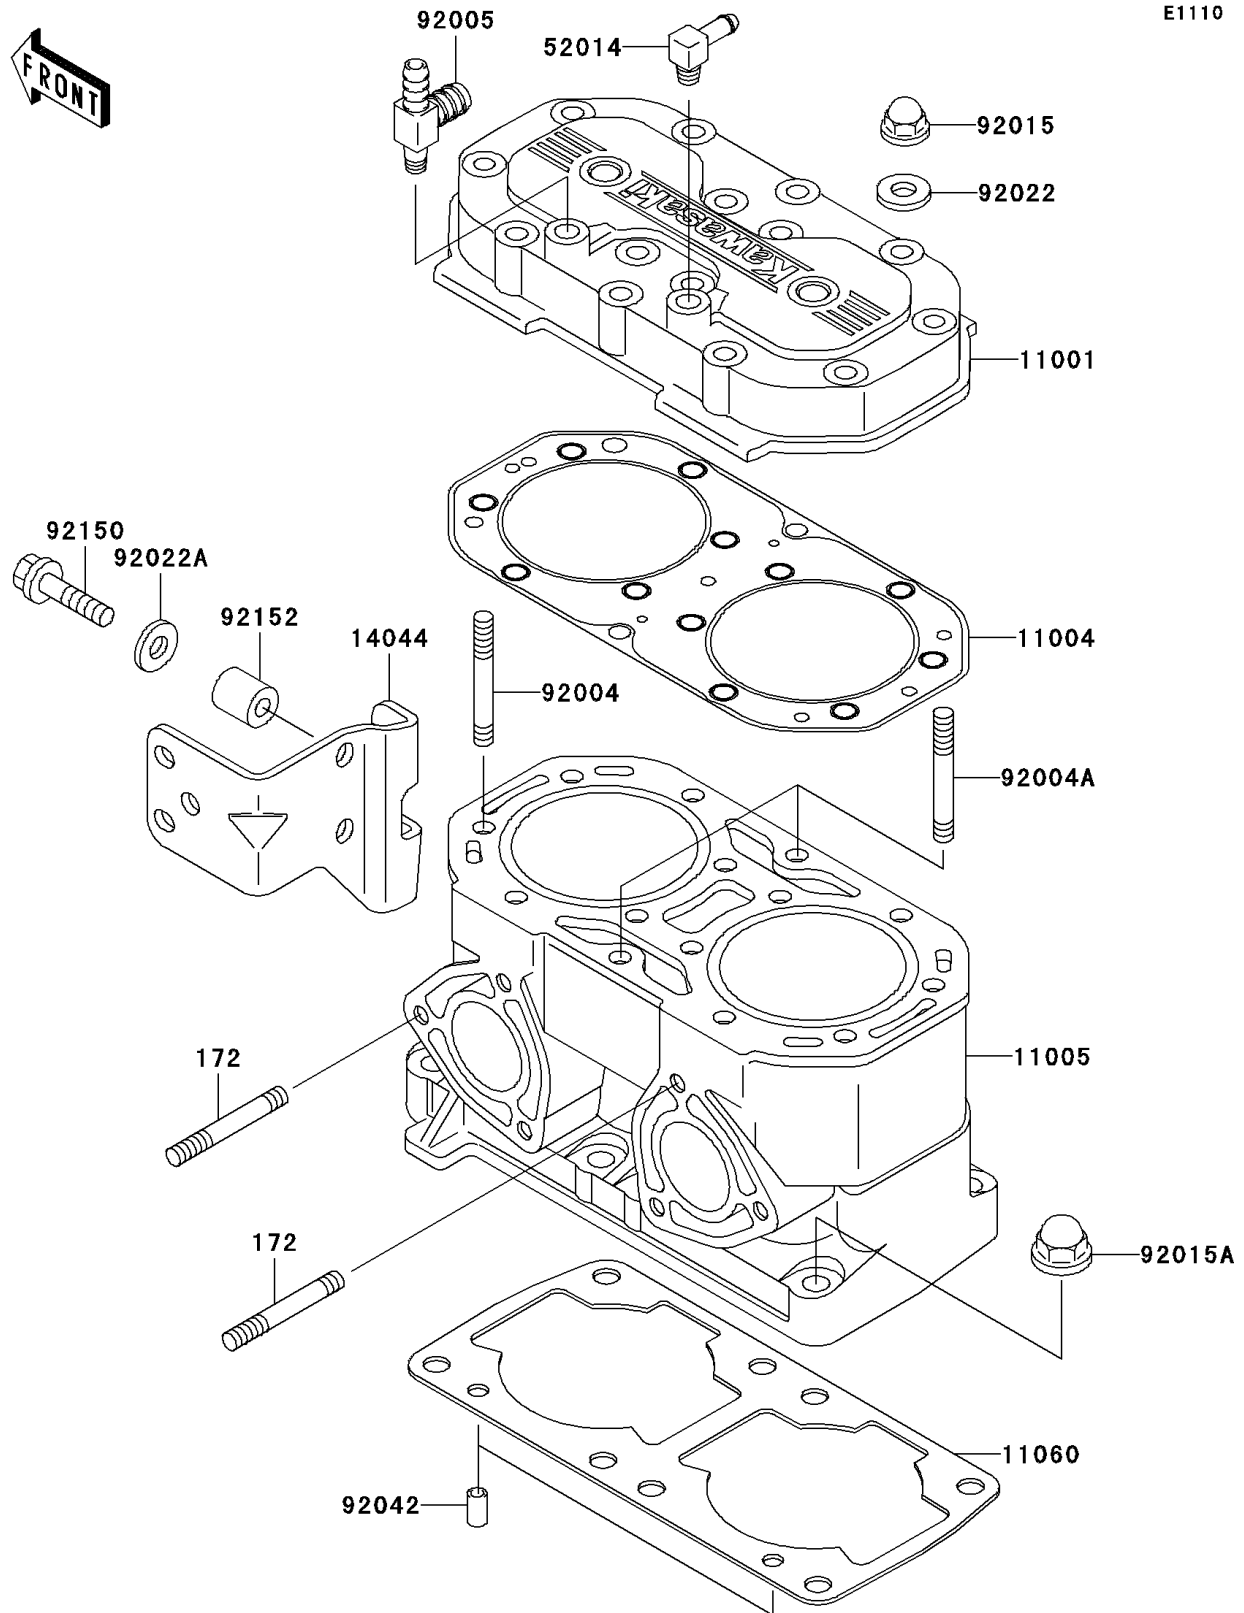

## 2009 Jet Ski® 800 SX-R™ PARTS DIAGRAM

Cylinder Head/Cylinder

E1110

## 2009 Jet Ski® 800 SX-R™ PARTS LIST

Cylinder Head/Cylinder

ITEM NAME	PART NUMBER	QUANTITY
BOLT-STUD,8X30 (Ref # 172)	172R0830	1
HEAD-CYLINDER (Ref # 11001)	11001-3746	1
GASKET-HEAD (Ref # 11004)	11004-3720	1
CYLINDER-ENGINE (Ref # 11005)	11005-3760	1
GASKET,CYLINDER BASE (Ref # 11060)	11060-3711	1
HOLDER-CABLE (Ref # 14044)	14044-3728	1
ELBOW (Ref # 52014)	52014-3721	1
STUD,8X43 (Ref # 92004)	92004-3715	1
STUD,8X43 (Ref # 92004A)	92004-3719	1
FITTING (Ref # 92005)	92005-3749	1
NUT,CAP,8MM (Ref # 92015)	92015-1371	1
NUT,10MM (Ref # 92015A)	92015-1649	1
WASHER,8.2X18X1.5 (Ref # 92022)	92022-1964	1
WASHER,8.2X18X1.5 (Ref # 92022A)	92022-3743	1
PIN,DOWEL,6.3X8X14 (Ref # 92042)	92042-007	1
BOLT,8X35 (Ref # 92150)	92150-3833	1
COLLAR (Ref # 92152)	92152-3736	1