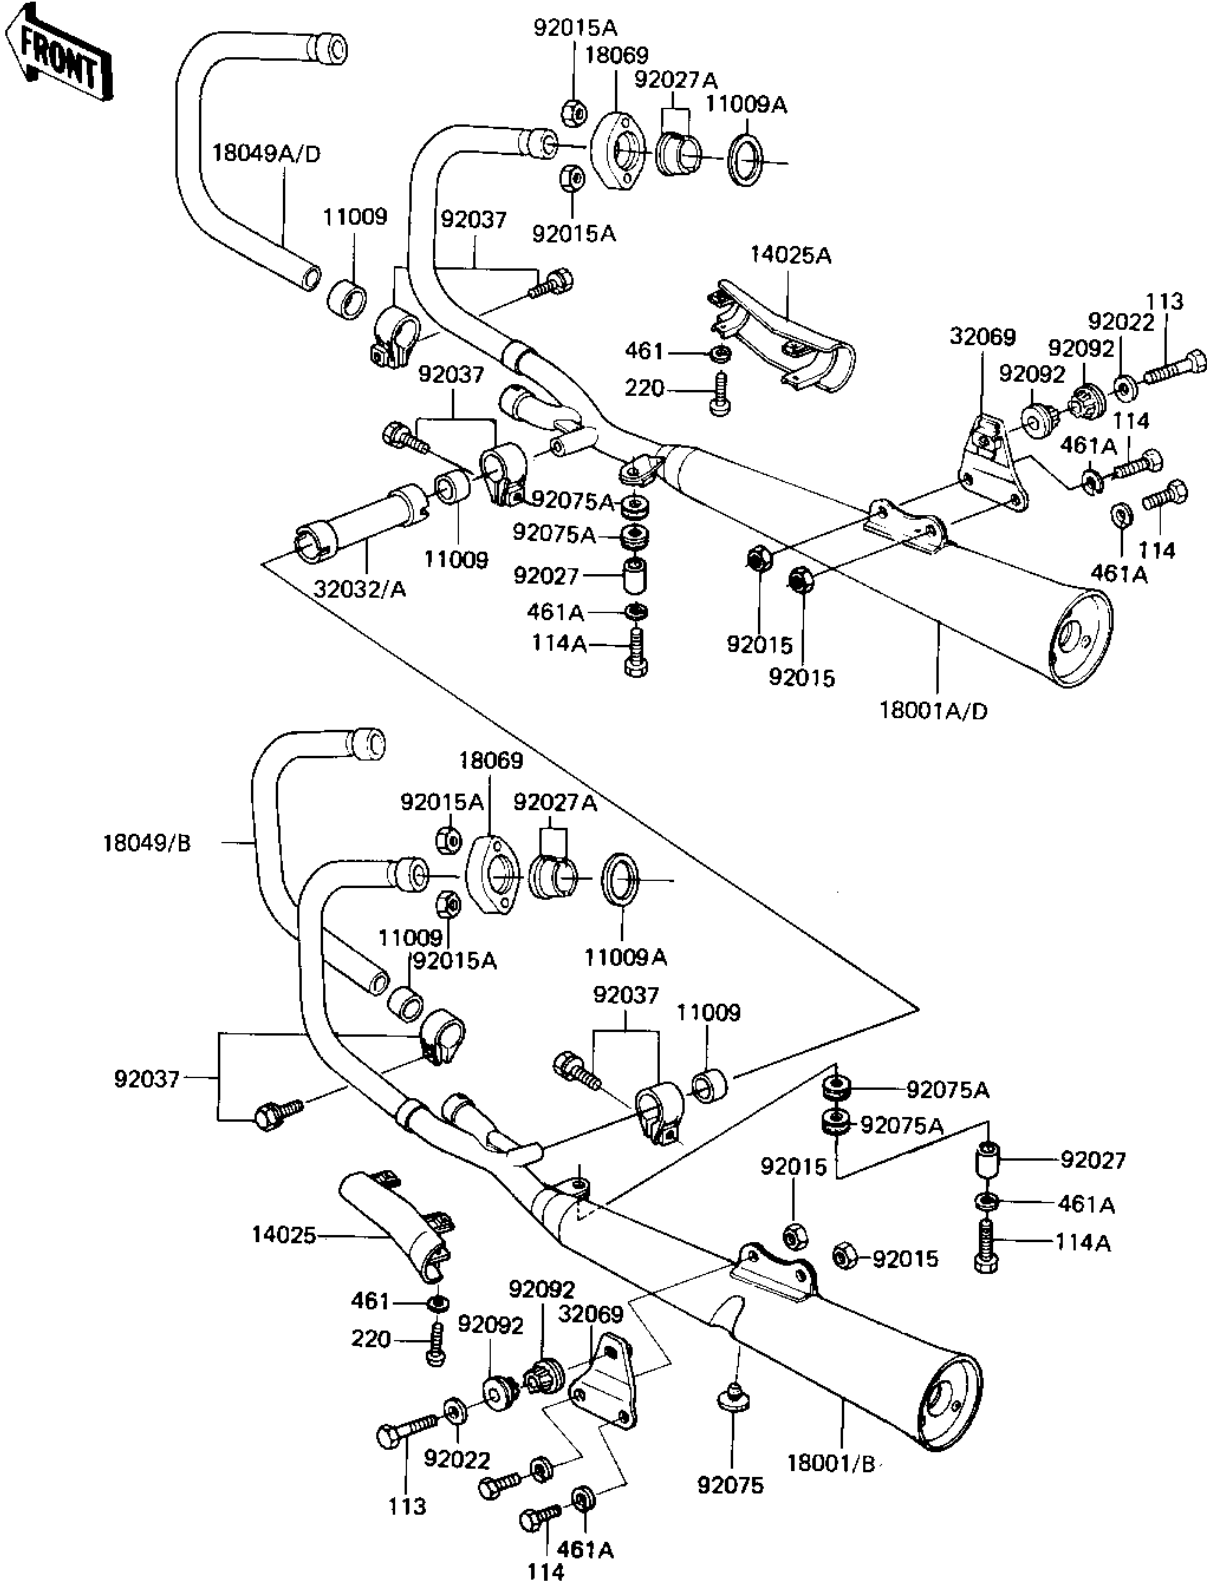

# 1982 LTD PARTS DIAGRAM

## MUFFLERS

E1140-0069

# 1982 LTD PARTS LIST

## MUFFLERS

ITEM NAME	PART NUMBER	QUANTITY
GASKET,MANIFOLD EXHA (Ref # 11009)	11060-1068	4
GASKET,EXHAUST PIPE (Ref # 11009A)	11009-1906	4
COVER,MUFFLER,LH (Ref # 14025)	14025-1355	1
COVER,MUFFLER,RH (Ref # 14025A)	14025-1356	1
MUFFLER,RH (Ref # 18001A)	18001-1317	)
MUFFLER,RH (Ref # 18001A)	18001-1317	1
MUFFLER,LH (Ref # 18001B)	18001-1316	1
MUFFLER,RH (Ref # 18001D)	18001-1317	1
PIPE-EXHAUST,#3 (Ref # 18049A)	18049-1135	)
PIPE-EXHAUST,#3 (Ref # 18049A)	18049-1135	1
PIPE-EXHAUST,#2 (Ref # 18049B)	18049-1188	1
PIPE-EXHAUST,#3 (Ref # 18049D)	18049-1189	1
HOLDER-EXHAUST PIPE (Ref # 18069)	18069-1015	4
PIPE,MUFFLER CONNECT (Ref # 32032)	32032-1676	1
PIPE,MUFFLER CONNECT (Ref # 32032A)	32032-1676	1
BRACKET-MUFFLER,LH (Ref # 32069)	32069-1074	2
NUT,LOCK,8MM (Ref # 92015)	92015-1124	4
NUT-8MM (Ref # 92015A)	92015-1143	8
WASHER,PLAIN (Ref # 92022)	92022-289	2
COLLAR (Ref # 92027)	92027-1064	2
COLLAR,EXHAUST PIPE (Ref # 92027A)	92027-1300	8
CLAMP,MUFFLER (Ref # 92037)	92037-1258	4
DAMPER RUBB MAIN STA (Ref # 92075)	92075-015	1
DAMPER RUBBER (Ref # 92075A)	92075-1042	4
BUSHING-RUBBER (Ref # 92092)	92092-1013	4
BOLT-HEX HEAD,10X55 (Ref # 113)	113N1055	2
UNAVAILABLE IN PRICE BOOK (Ref # 114)	114N0816	4
BOLT HEX HEAD (Ref # 114A)	114N0835	2
UNAVAILABLE IN PRICE BOOK (Ref # 220)	220N0645	4