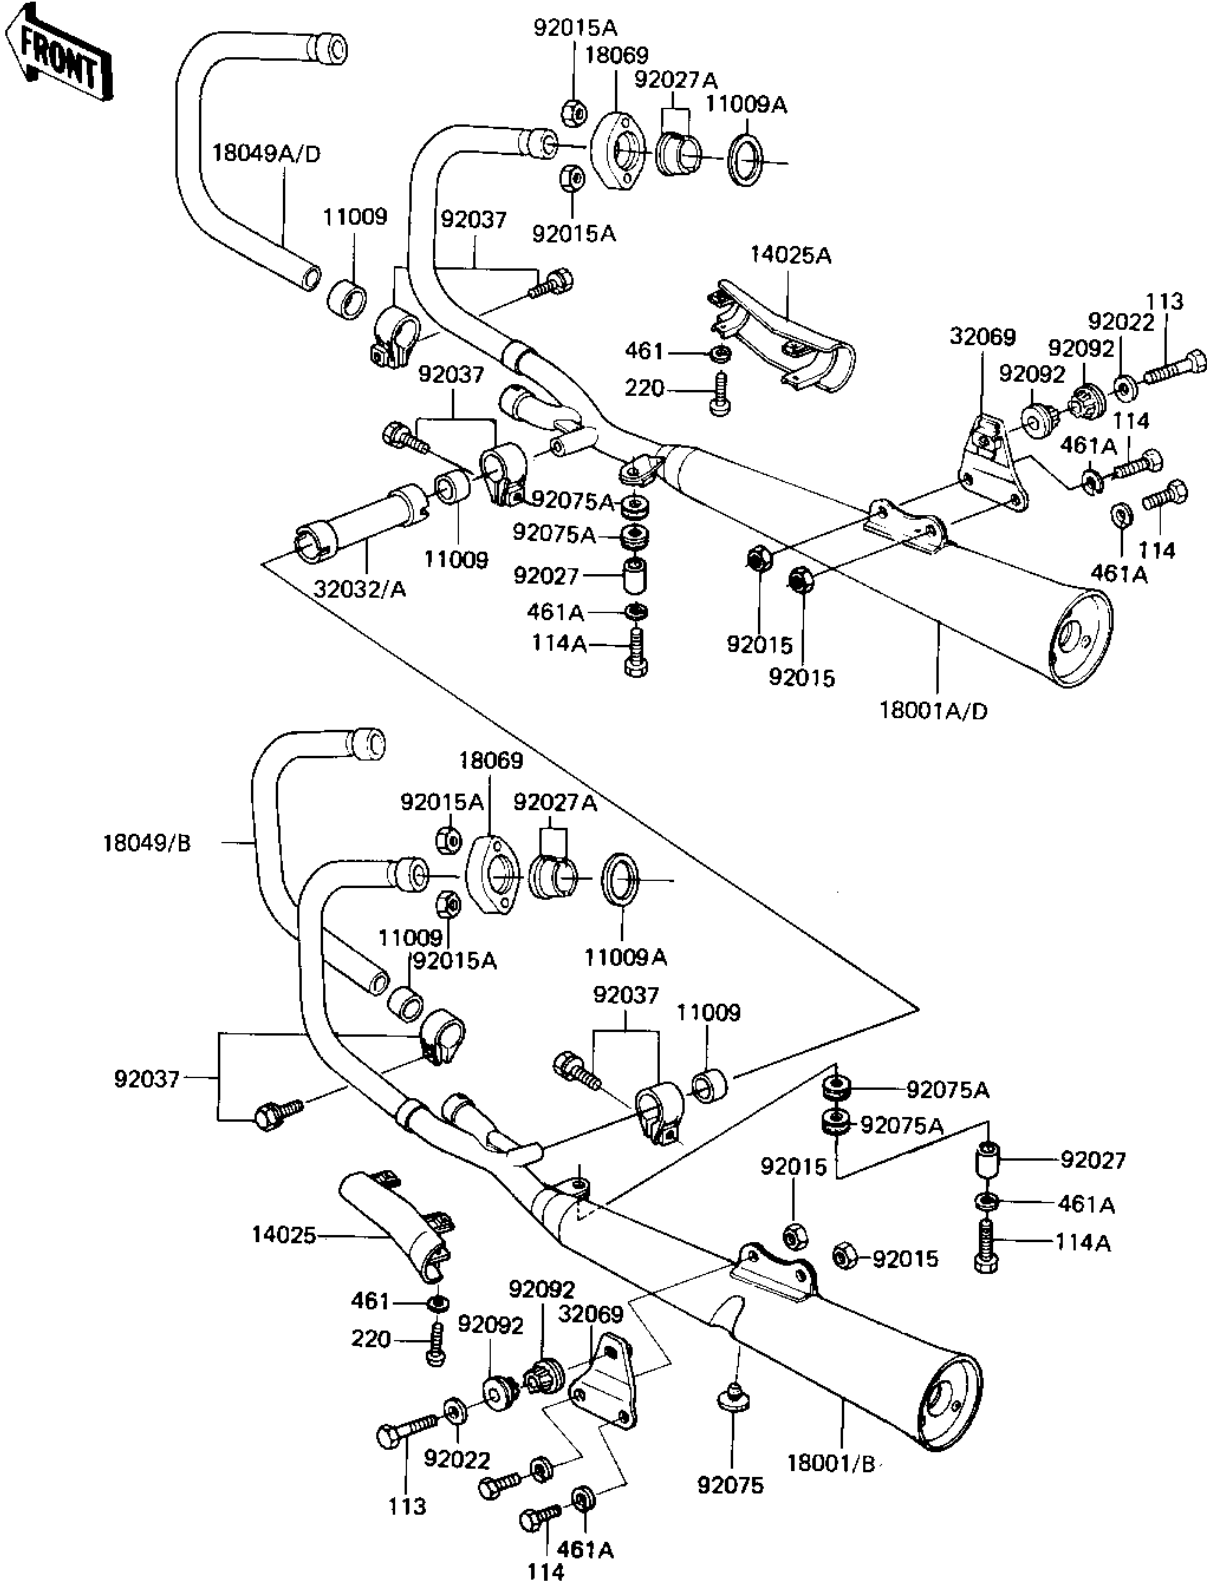

1981 LTD PARTS DIAGRAM

MUFFLERS

E1140-0069

1981 LTD PARTS LIST

MUFFLERS

ITEM NAME	PART NUMBER	QUANTITY
GASKET,MANIFOLD EXHA (Ref # 11009)	11060-1068	1
GASKET,EXHAUST PIPE (Ref # 11009A)	11009-1906	1
COVER,MUFFLER,LH (Ref # 14025)	14025-1355	1
COVER,MUFFLER,RH (Ref # 14025A)	14025-1356	1
MUFFLER,LH (Ref # 18001)	18001-1316	3
MUFFLER,RH (Ref # 18001A)	18001-1317	3
UNAVAILABLE IN PRICE BOOK (Ref # 18049)	18049-113	2
PIPE-EXHAUST,#3 (Ref # 18049A)	18049-1135	2
PIPE-EXHAUST,#2 (Ref # 18049B)	18049-1188	1
PIPE-EXHAUST,#3 (Ref # 18049D)	18049-1189	1
HOLDER-EXHAUST PIPE (Ref # 18069)	18069-1015	1
PIPE,MUFFLER CONNECT (Ref # 32032)	32032-1676	3
BRACKET-MUFFLER,LH (Ref # 32069)	32069-1074	1
NUT,LOCK,8MM (Ref # 92015)	92015-1124	1
NUT-8MM (Ref # 92015A)	92015-1143	1
WASHER,PLAIN (Ref # 92022)	92022-289	1
COLLAR (Ref # 92027)	92027-1064	1
COLLAR,EXHAUST PIPE (Ref # 92027A)	92027-1300	1
CLAMP,MUFFLER (Ref # 92037)	92037-1258	1
DAMPER RUBB MAIN STA (Ref # 92075)	92075-015	1
DAMPER RUBBER (Ref # 92075A)	92075-1042	1
BUSHING-RUBBER (Ref # 92092)	92092-1013	1
BOLT-HEX HEAD,10X55 (Ref # 113)	113N1055	1
UNAVAILABLE IN PRICE BOOK (Ref # 114)	114N0816	1
BOLT HEX HEAD (Ref # 114A)	114N0835	1
UNAVAILABLE IN PRICE BOOK (Ref # 220)	220N0645	1
WASHER SPRING 6MM (Ref # 461)	461F0600	1
WASHER SPRING 8MM (Ref # 461A)	461F0800	1