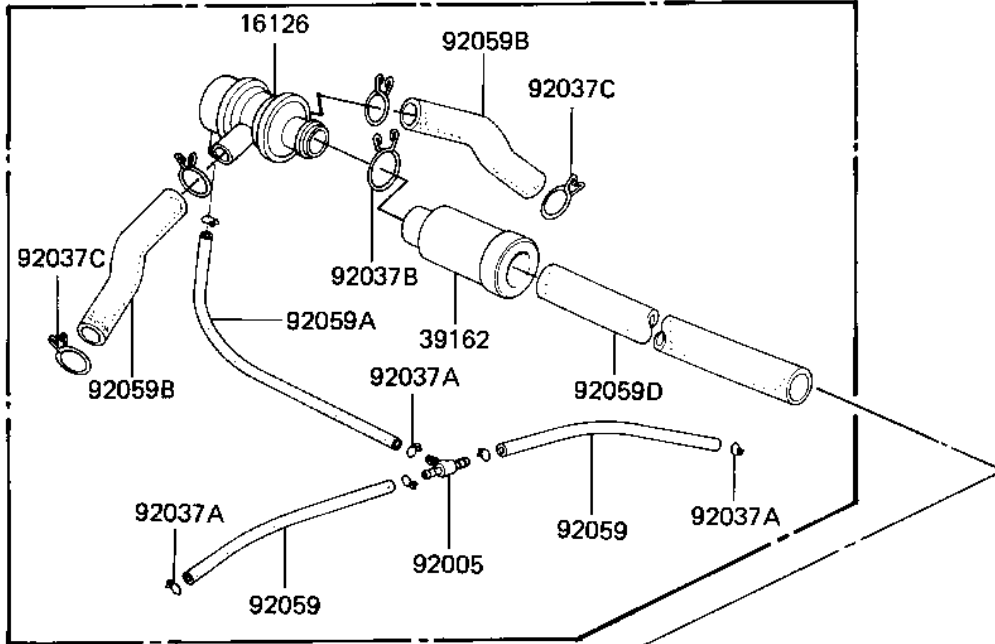

## 1981 LTD PARTS DIAGRAM

AIR CLEANER

E1130-0011

## 1981 LTD PARTS LIST

### AIR CLEANER

ITEM NAME	PART NUMBER	QUANTITY
FILTER-ASSY-AIR (Ref # 11010)	11010-1142	1
FILTER-ASSY-AIR (Canada) (Ref # 11010A)	11010-1112	1
CAP,AIR FILTER (Ref # 11012)	11012-1167	1
ELEMENT,AIR CLNR (Ref # 11013)	11013-1037	1
BRACKET,AIR CLEANER (Ref # 11034)	32070-038	1
COVER,AIR FILTER,LH (Ref # 14025)	14025-1263	1
COVER,AIR FILTER,RH (Ref # 14025A)	14025-1264	1
DUCT,AIR FILTER,OUTL (Ref # 14073)	14073-1048	1
DUCT,AIR FILTER,INTA (Ref # 14073A)	14073-1049	1
VALVE ASSY,AIR SWITC (Ref # 16126)	16126-1014	1
SILENCER (Ref # 39162)	39162-1003	1
FITTING,TUBE (Ref # 92005)	92005-1017	1
SCREW,TAPPING,5X12 (Ref # 92009)	92009-1105	1
CLAMP BREATHER PIPE (Ref # 92037)	92037-028	1
CLAMP-PIPE (Ref # 92037A)	92037-072	1
CLAMP (Ref # 92037B)	92037-1076	1
CLAMP,BREATHER TUBE (Ref # 92037C)	92037-213	1
TUBE,VACUUM,LONG (Ref # 92059)	92059-1162	2
TUBE,14X20X89 (Ref # 92059B)	92059-1155	1
TUBE,AIR FILTER (Ref # 92059C)	92059-1156	1
TUBE,14X20X320 (Ref # 92059D)	92059-1161	1
GROMMET,AIR FILTER (Ref # 92071)	92071-1042	1
SPRING (Ref # 92081)	92081-1177	1
BOLT-UPSET,6X12 (Ref # 110)	112G0612	1
SCREW PAN HEAD 6X12 (Ref # 220)	220B0612	1
WASHER PLAIN 6MM (Ref # 410)	410B0600	1
WASHER PLAIN 6MM (Ref # 411)	411B0600	1
WASHER SPRING 6MM (Ref # 461)	461F0600	1