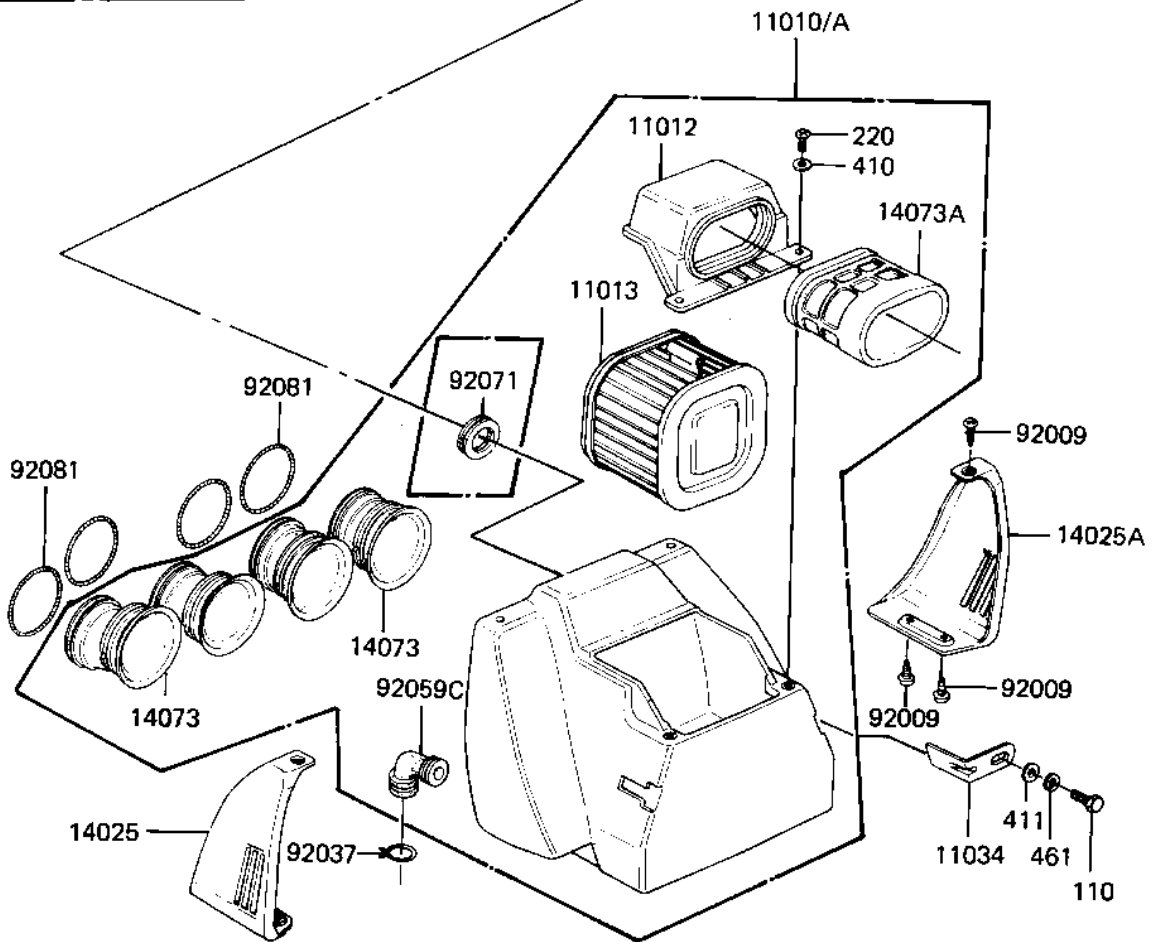

## 1981 LTD PARTS DIAGRAM

AIR CLEANER

E1130-0011

## 1981 LTD PARTS LIST

### AIR CLEANER

ITEM NAME	PART NUMBER	QUANTITY
FILTER-ASSY-AIR (Ref # 11010)	11010-1142	1
FILTER-ASSY-AIR (Canada) (Ref # 11010A)	11010-1112	1
CAP,AIR FILTER (Ref # 11012)	11012-1167	1
ELEMENT,AIR CLNR (Ref # 11013)	11013-1037	1
BRACKET,AIR CLEANER (Ref # 11034)	32070-038	1
COVER,AIR FILTER,LH (Ref # 14025)	14025-1263	1
COVER,AIR FILTER,RH (Ref # 14025A)	14025-1264	1
DUCT,AIR FILTER,OUTL (Ref # 14073)	14073-1048	1
DUCT,AIR FILTER,INTA (Ref # 14073A)	14073-1049	1
VALVE ASSY,AIR SWITC (Ref # 16126)	16126-1014	1
SILENCER (Ref # 39162)	39162-1003	1
FITTING,TUBE (Ref # 92005)	92005-1017	1
SCREW,TAPPING,5X12 (Ref # 92009)	92009-1105	1
CLAMP BREATHER PIPE (Ref # 92037)	92037-028	1
CLAMP-PIPE (Ref # 92037A)	92037-072	1
CLAMP (Ref # 92037B)	92037-1076	1
CLAMP,BREATHER TUBE (Ref # 92037C)	92037-213	1
TUBE,VACUUM,LONG (Ref # 92059)	92059-1162	2
TUBE,14X20X89 (Ref # 92059B)	92059-1155	1
TUBE,AIR FILTER (Ref # 92059C)	92059-1156	1
TUBE,14X20X320 (Ref # 92059D)	92059-1161	1
GROMMET,AIR FILTER (Ref # 92071)	92071-1042	1
SPRING (Ref # 92081)	92081-1177	1
BOLT-UPSET,6X12 (Ref # 110)	112G0612	1
SCREW PAN HEAD 6X12 (Ref # 220)	220B0612	1
WASHER PLAIN 6MM (Ref # 410)	410B0600	1
WASHER PLAIN 6MM (Ref # 411)	411B0600	1
WASHER SPRING 6MM (Ref # 461)	461F0600	1