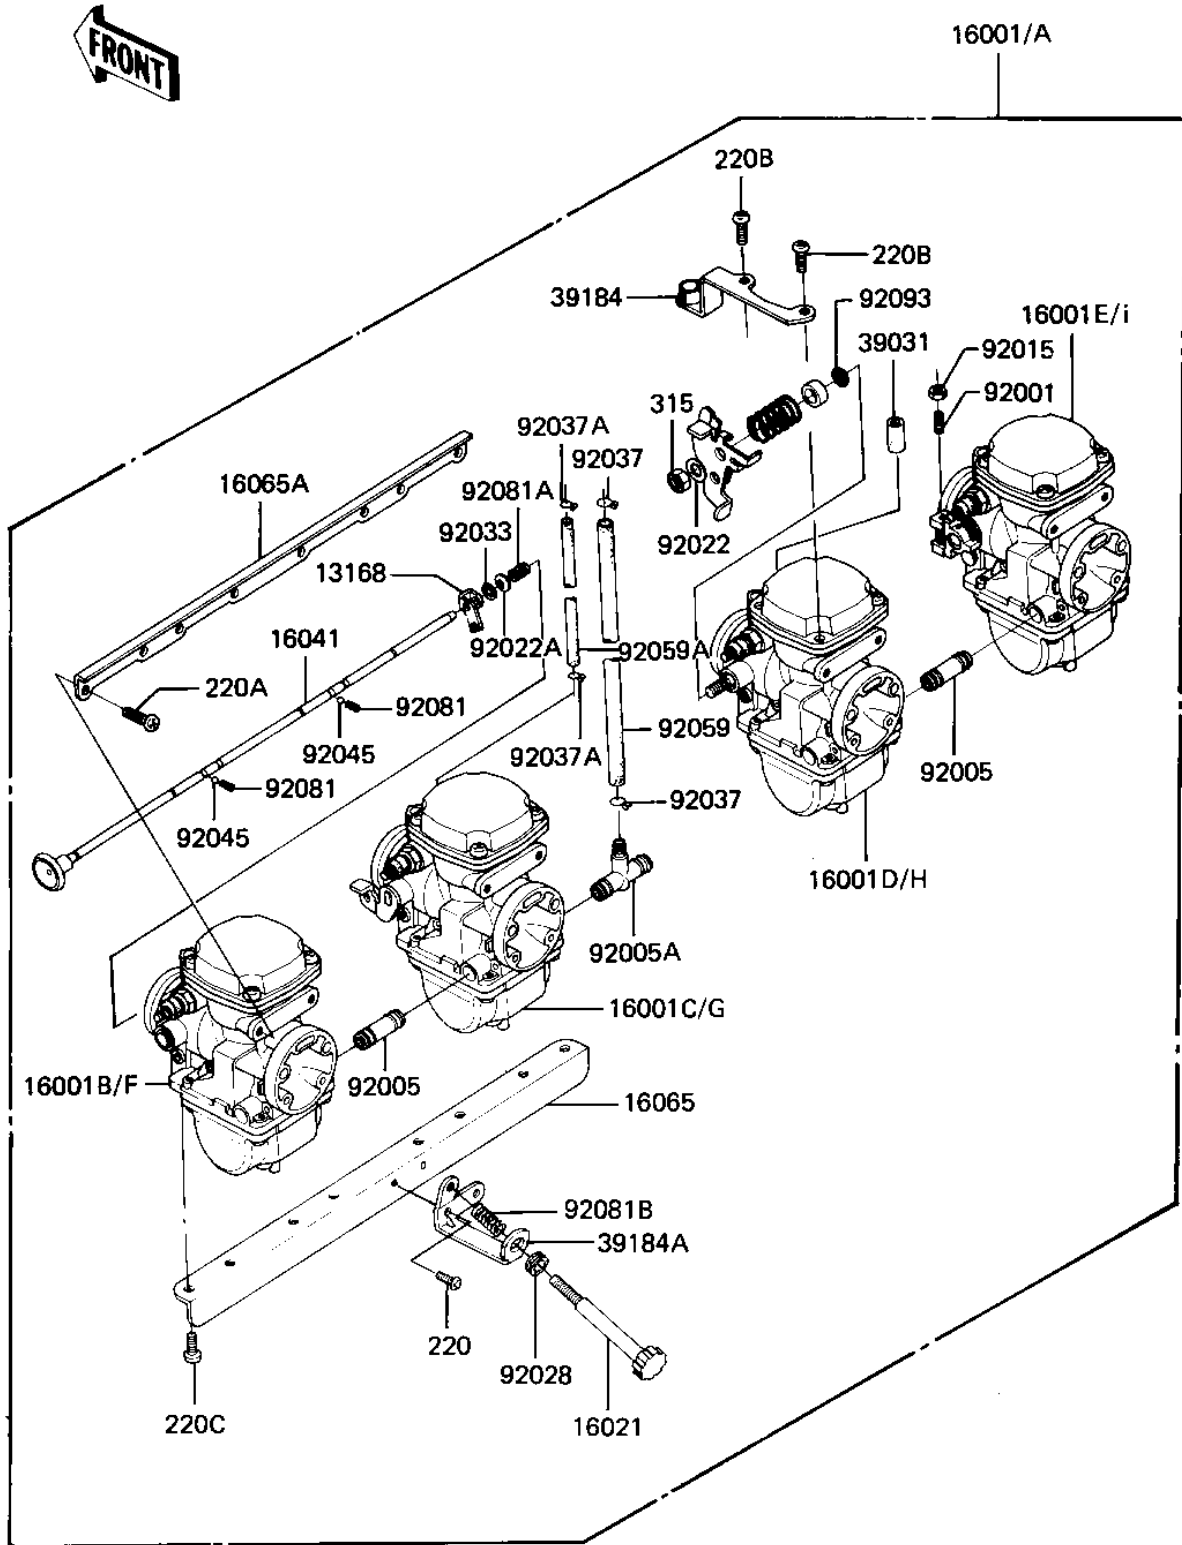

# 1981 LTD PARTS DIAGRAM

CARBURETOR ASSY

## CARBURETOR ASSY

ITEM NAME	PART NUMBER	QUANTITY
LEVER,CHOCK (Ref # 13168)	13168-1091	4
CARBURETOR ASSY (Ref # 16001)	16001-1358	1
CARBURETOR (Canada) (Ref # 16001A)	16001-1359	1
CARBURETOR,LH,OUTSID (Ref # 16001B)	16001-1436	1
CARBURETOR,LH,INSIDE (Ref # 16001C)	16001-1437	1
CARBURETOR,RH,INSIDE (Ref # 16001D)	16001-1438	1
CARBURETOR,RH,OUTSID (Ref # 16001E)	16001-1439	1
CARBURETOR,LH,OUTSIDE (Canada) (Ref # 16001F)	16001-1440	1
CARBURETOR,LH,INSIDE (Canada) (Ref # 16001G)	16001-1441	1
CARBURETOR,RH,INSIDE (Canada) (Ref # 16001H)	16001-1442	1
CARBURETOR,RH,OUTSIDE (Canada) (Ref # 16001I)	16001-1443	1
SCREW-THROTTLE STOP (Ref # 16021)	16021-1035	1
SHAFT-CARBURETOR,CHO (Ref # 16041)	16041-1024	1
HOLDER-CARBURETOR,LW (Ref # 16065)	16065-1043	1
HOLDER-CARBURETOR,UP (Ref # 16065A)	16065-1044	1
CAP-END (Ref # 39031)	39031-1009	1
CAP-END (Ref # 39031)	39031-1009	3
BRACKET-ASSY,THROTTL (Ref # 39184)	39184-1006	1
BRACKET-ASSY,IDLING (Ref # 39184A)	39184-1007	1
BOLT,ADJUSTING (Ref # 92001)	92001-1447	3
FITTING,FUEL (Ref # 92005)	92005-1035	2
FITTING,FUEL (Ref # 92005A)	92005-1036	1
NUT,THROTTLE VLV ADS (Ref # 92015)	92015-1119	3
WASHER,LOCK (Ref # 92022)	92022-1191	1
WASHER,SPRING (Ref # 92022A)	92022-1255	4
BUSHING (Ref # 92028)	92028-1071	1
RING-SNAP,E (Ref # 92033)	92033-1066	4
CLAMP,HOSE (Ref # 92037)	92037-1184	2
CLAMP,BREATHER HOSE (Ref # 92037A)	92037-174	2

### CARBURETOR ASSY

ITEM NAME	PART NUMBER	QUANTITY
BALL,STEEL,1/8" (Ref # 92045)	600A0400	2
TUBE,7.5X12.5X250 (Ref # 92059)	92059-1187	1
TUBE,5X9X150 (Ref # 92059A)	92059-1188	1
SPRING,FAST IDLE SHF (Ref # 92081)	92081-1260	2
SPRING,CHOCK SHAFT (Ref # 92081A)	92081-1364	4
SPRING,IDLING ADJUST (Ref # 92081B)	92081-1377	1
OIL SEAL (Ref # 92093)	92093-1027	4
SCREW PAN HEAD 5X8 (Ref # 220)	220B0508	1
SCREW PAN HEAD 5X10 (Ref # 220A)	220B0510	8
SCREW-PAN-CROS (Ref # 220B)	220B0514	2
SCREW PAN HEAD 6X14 (Ref # 220C)	220B0614	8
NUT,8 M/M (Ref # 315)	315G0800	1