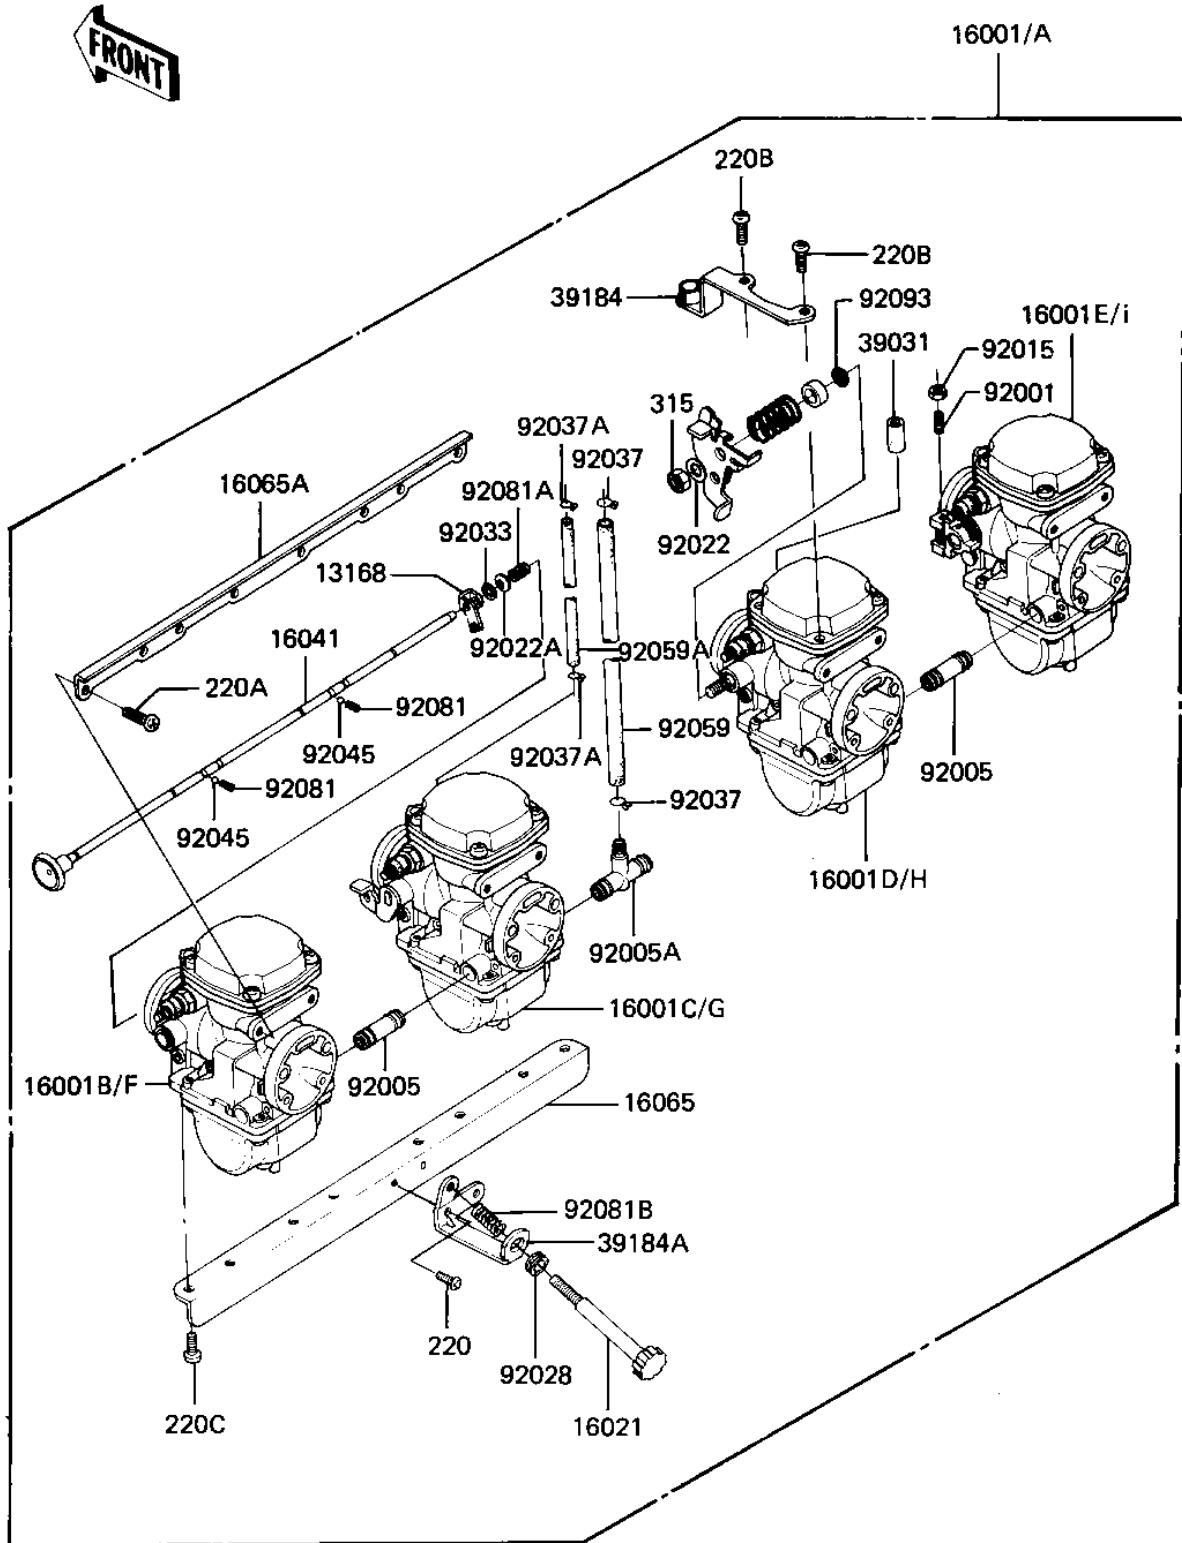

## 1981 LTD PARTS DIAGRAM

CARBURETOR ASSY

### CARBURETOR ASSY

ITEM NAME	PART NUMBER	QUANTITY
LEVER,CHOCK (Ref # 13168)	13168-1091	1
CARBURETOR ASSY (Ref # 16001)	16001-1358	1
CARBURETOR (Canada) (Ref # 16001A)	16001-1359	1
CARBURETOR,LH,OUTSID (Ref # 16001B)	16001-1436	1
CARBURETOR,LH,INSIDE (Ref # 16001C)	16001-1437	1
CARBURETOR,RH,INSIDE (Ref # 16001D)	16001-1438	1
CARBURETOR,RH,OUTSID (Ref # 16001E)	16001-1439	1
CARBURETOR,LH,OUTSIDE (Canada) (Ref # 16001F)	16001-1440	1
CARBURETOR,LH,INSIDE (Canada) (Ref # 16001G)	16001-1441	1
CARBURETOR,RH,INSIDE (Canada) (Ref # 16001H)	16001-1442	1
CARBURETOR,RH,OUTSIDE (Canada) (Ref # 16001I)	16001-1443	1
SCREW-THROTTLE STOP (Ref # 16021)	16021-1035	1
SHAFT-CARBURETOR,CHO (Ref # 16041)	16041-1024	1
HOLDER-CARBURETOR,LW (Ref # 16065)	16065-1043	1
HOLDER-CARBURETOR,UP (Ref # 16065A)	16065-1044	1
CAP-END (Ref # 39031)	39031-1009	2
BRACKET-ASSY,THROTTL (Ref # 39184)	39184-1006	1
BRACKET-ASSY,IDLING (Ref # 39184A)	39184-1007	1
BOLT,ADJUSTING (Ref # 92001)	92001-1447	1
FITTING,FUEL (Ref # 92005)	92005-1035	1
FITTING,FUEL (Ref # 92005A)	92005-1036	1
NUT,THROTTLE VLV ADS (Ref # 92015)	92015-1119	1
WASHER,LOCK (Ref # 92022)	92022-1191	1
WASHER,SPRING (Ref # 92022A)	92022-1255	1
BUSHING (Ref # 92028)	92028-1071	1
RING-SNAP,E (Ref # 92033)	92033-1066	1
CLAMP,HOSE (Ref # 92037)	92037-1184	1
CLAMP,BREATHER HOSE (Ref # 92037A)	92037-174	1
BALL,STEEL,1/8" (Ref # 92045)	600A0400	1

## 1981 LTD PARTS LIST

### CARBURETOR ASSY

ITEM NAME	PART NUMBER	QUANTITY
TUBE,7.5X12.5X250 (Ref # 92059)	92059-1187	1
TUBE,5X9X150 (Ref # 92059A)	92059-1188	1
SPRING,FAST IDLE SHF (Ref # 92081)	92081-1260	1
SPRING,CHOCK SHAFT (Ref # 92081A)	92081-1364	1
SPRING,IDLING ADJUST (Ref # 92081B)	92081-1377	1
OIL SEAL (Ref # 92093)	92093-1027	1
SCREW PAN HEAD 5X8 (Ref # 220)	220B0508	1
SCREW PAN HEAD 5X10 (Ref # 220A)	220B0510	1
SCREW-PAN-CROS (Ref # 220B)	220B0514	1
SCREW PAN HEAD 6X14 (Ref # 220C)	220B0614	1
NUT,8 M/M (Ref # 315)	315G0800	1