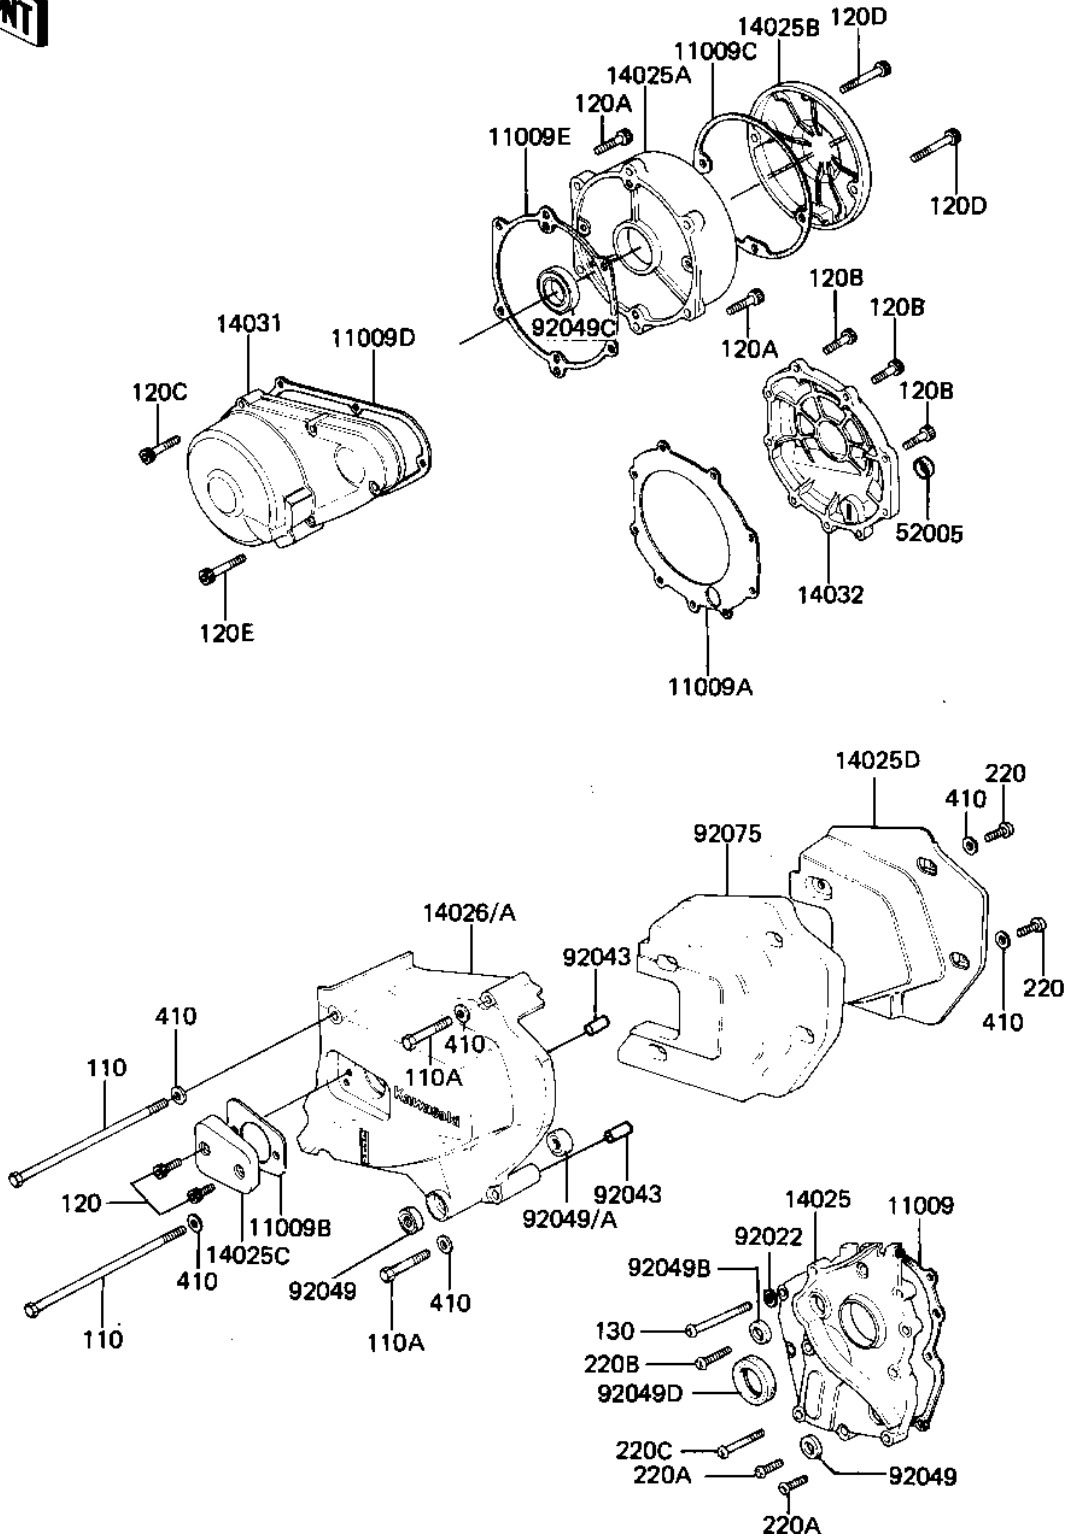

1981 LTD PARTS DIAGRAM

ENGINE COVERS

E1431-0035

1981 LTD PARTS LIST

ENGINE COVERS

ITEM NAME	PART NUMBER	QUANTITY
GASKET,TRANSMISSION (Ref # 11009)	11060-1069	1
GASKET,CLUTCH COVER (Ref # 11009A)	11060-1070	1
GASKET,CLUTCH ADJUST (Ref # 11009B)	11060-1073	1
GASKET,PULSING COIL (Ref # 11009C)	11060-1072	1
GASKET,GENERATOR COV (Ref # 11009D)	11060-1075	1
GASKET,RH ENGINE COV (Ref # 11009E)	11060-1071	1
COVER,TRANSMISSION (Ref # 14025)	14025-1240	1
COVER,ENGINE,RH (Ref # 14025A)	14025-1243	1
COVER,PULSING COIL (Ref # 14025B)	14025-1614	1
COVER,CLUTCH ADJUSTI (Ref # 14025C)	14025-1249	1
COVER,SOUND ARRESTER (Ref # 14025D)	14025-1252	1
COVER-CHAIN (Ref # 14026)	14026-1034	1
COVER-GENERATOR (Ref # 14031)	14031-1056	1
COVER-CLUTCH (Ref # 14032)	14032-1047	1
GAUGE,OIL LEVEL (Ref # 52005)	52005-1009	1
WASHER OIL PUMP BANJ (Ref # 92022)	92022-077	1
PIN-DOWEL (Ref # 92043)	92042-007	1
OIL SEAL SB12205 (Ref # 92049)	92049-004	1
OIL SEAL,SD-8187 (Ref # 92049B)	92049-1017	1
OIL SEAL,SC32487 (Ref # 92049C)	92049-1033	1
SEAL-OIL (Ref # 92049D)	92049-1070	1
DAMPER,SOUND (Ref # 92075)	92075-1269	1
BOLT-UPSET,6X125 (Ref # 110)	112G06125	1
BOLT,6X70 (Ref # 110A)	110G0670	1
BOLT,6X14 (Ref # 120)	120P0614	1
BOLT,SOCKET,6X22 (Ref # 120A)	120P0622	1
BOLT,6X25 (Ref # 120B)	120P0625	1
BOLT,SOCKET,6X30 (Ref # 120C)	120P0630	1
BOLT,SOCKET,6X35 (Ref # 120D)	120P0635	1

1981 LTD PARTS LIST

ENGINE COVERS

ITEM NAME	PART NUMBER	QUANTITY
BOLT, SOCKET, 6X40 (Ref # 120E)	120P0640	1
BOLT, FLANGED, 6X55 (Ref # 130)	130G0655	1
SCREW PAN HEAD 6X12 (Ref # 220)	220B0612	1
SCREW PAN HEAD 6X20 (Ref # 220A)	220B0620	1
SCREW PAN HEAD 6X28 (Ref # 220B)	220B0628	1
SCREW PAN HEAD 6X40 (Ref # 220C)	220B0640	1
WASHER PLAIN 6MM (Ref # 410)	410B0600	1