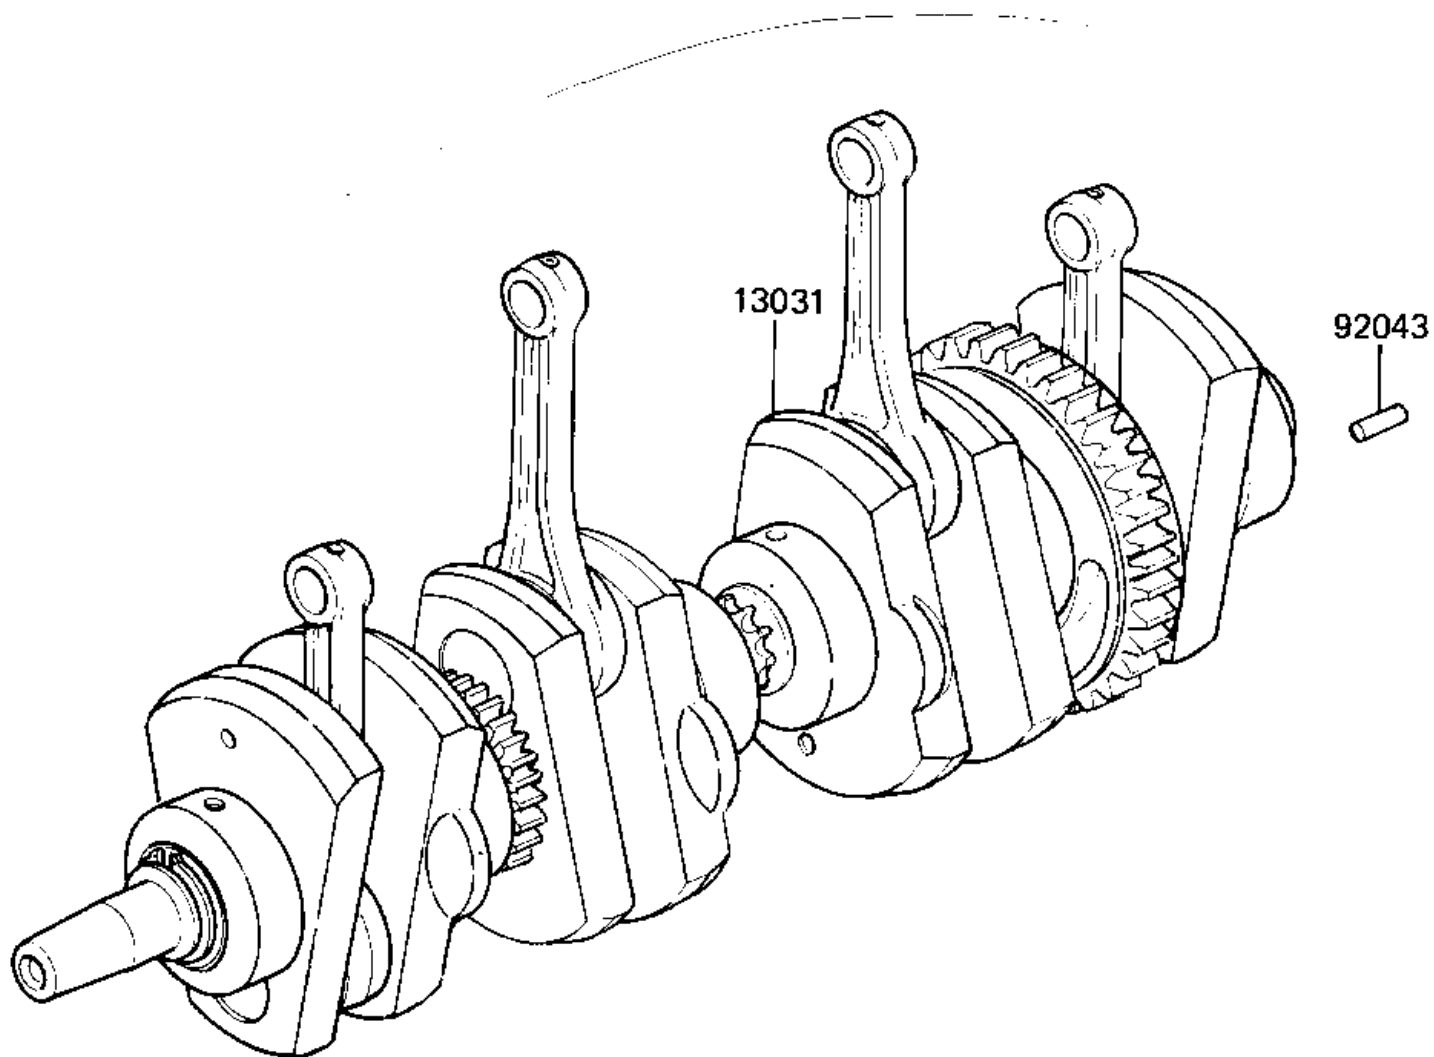

## 1981 LTD PARTS DIAGRAM

CRANKSHAFT

## 1981 LTD PARTS LIST

### CRANKSHAFT

ITEM NAME	PART NUMBER	QUANTITY
CRANKSHAFT-COMP (Ref # 13031)	13031-1046	1
PIN-SPRING,4X8 (Ref # 92043)	555A0408	1