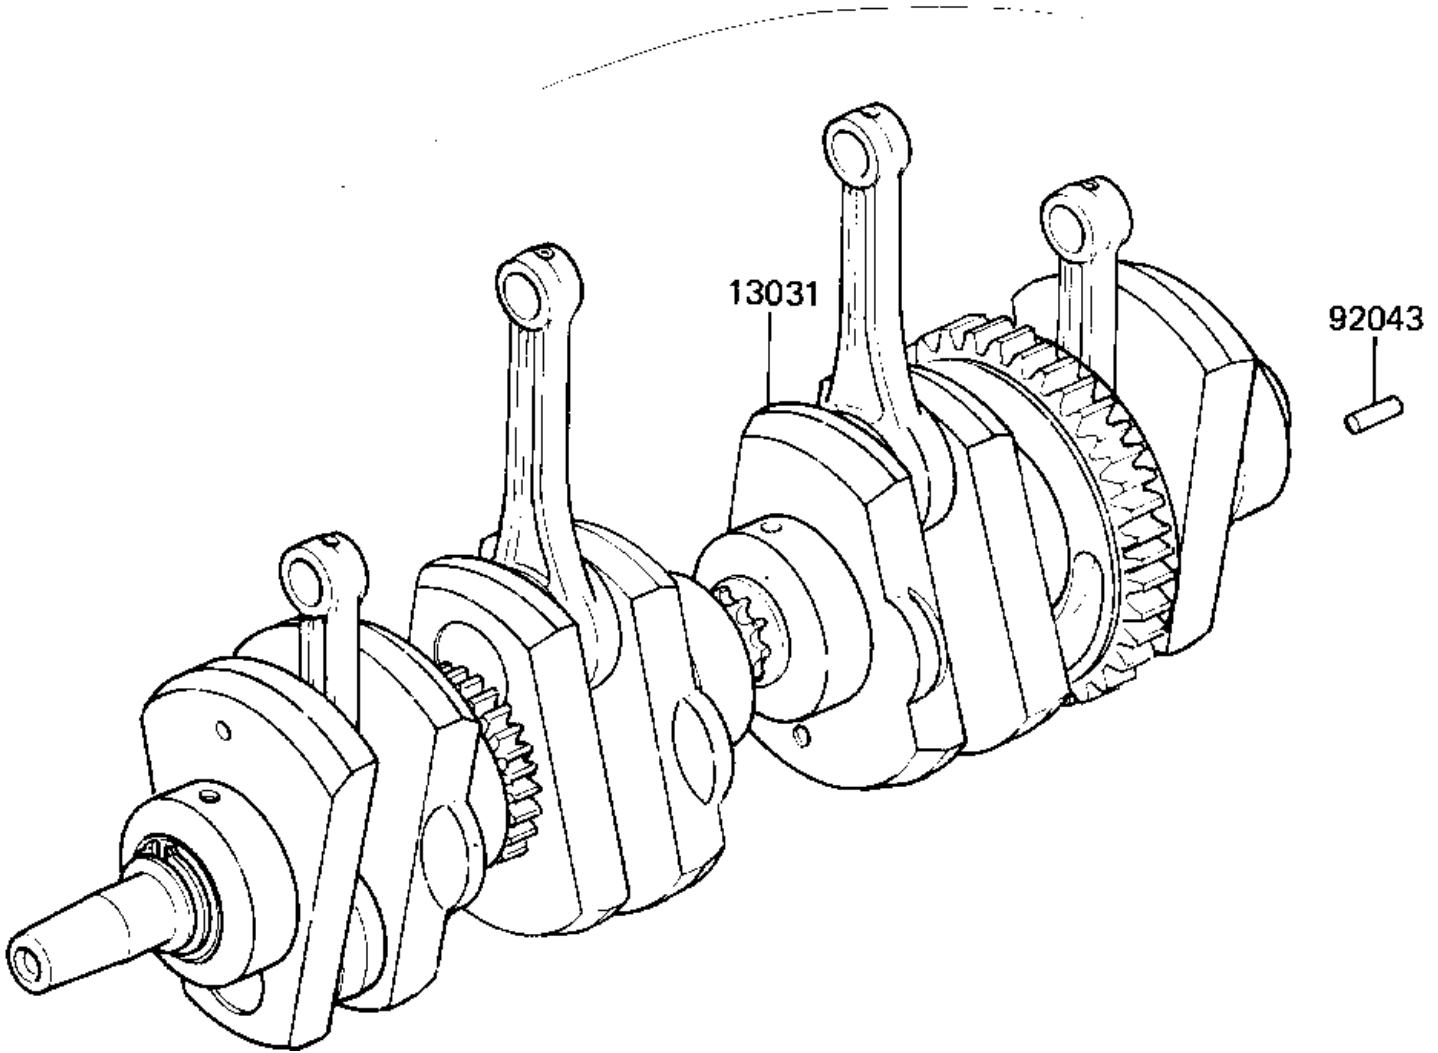

# 1981 LTD PARTS DIAGRAM

CRANKSHAFT

# 1981 LTD PARTS LIST

## CRANKSHAFT

ITEM NAME	PART NUMBER	QUANTITY
CRANKSHAFT-COMP (Ref # 13031)	13031-1046	1
PIN-SPRING,4X8 (Ref # 92043)	555A0408	1