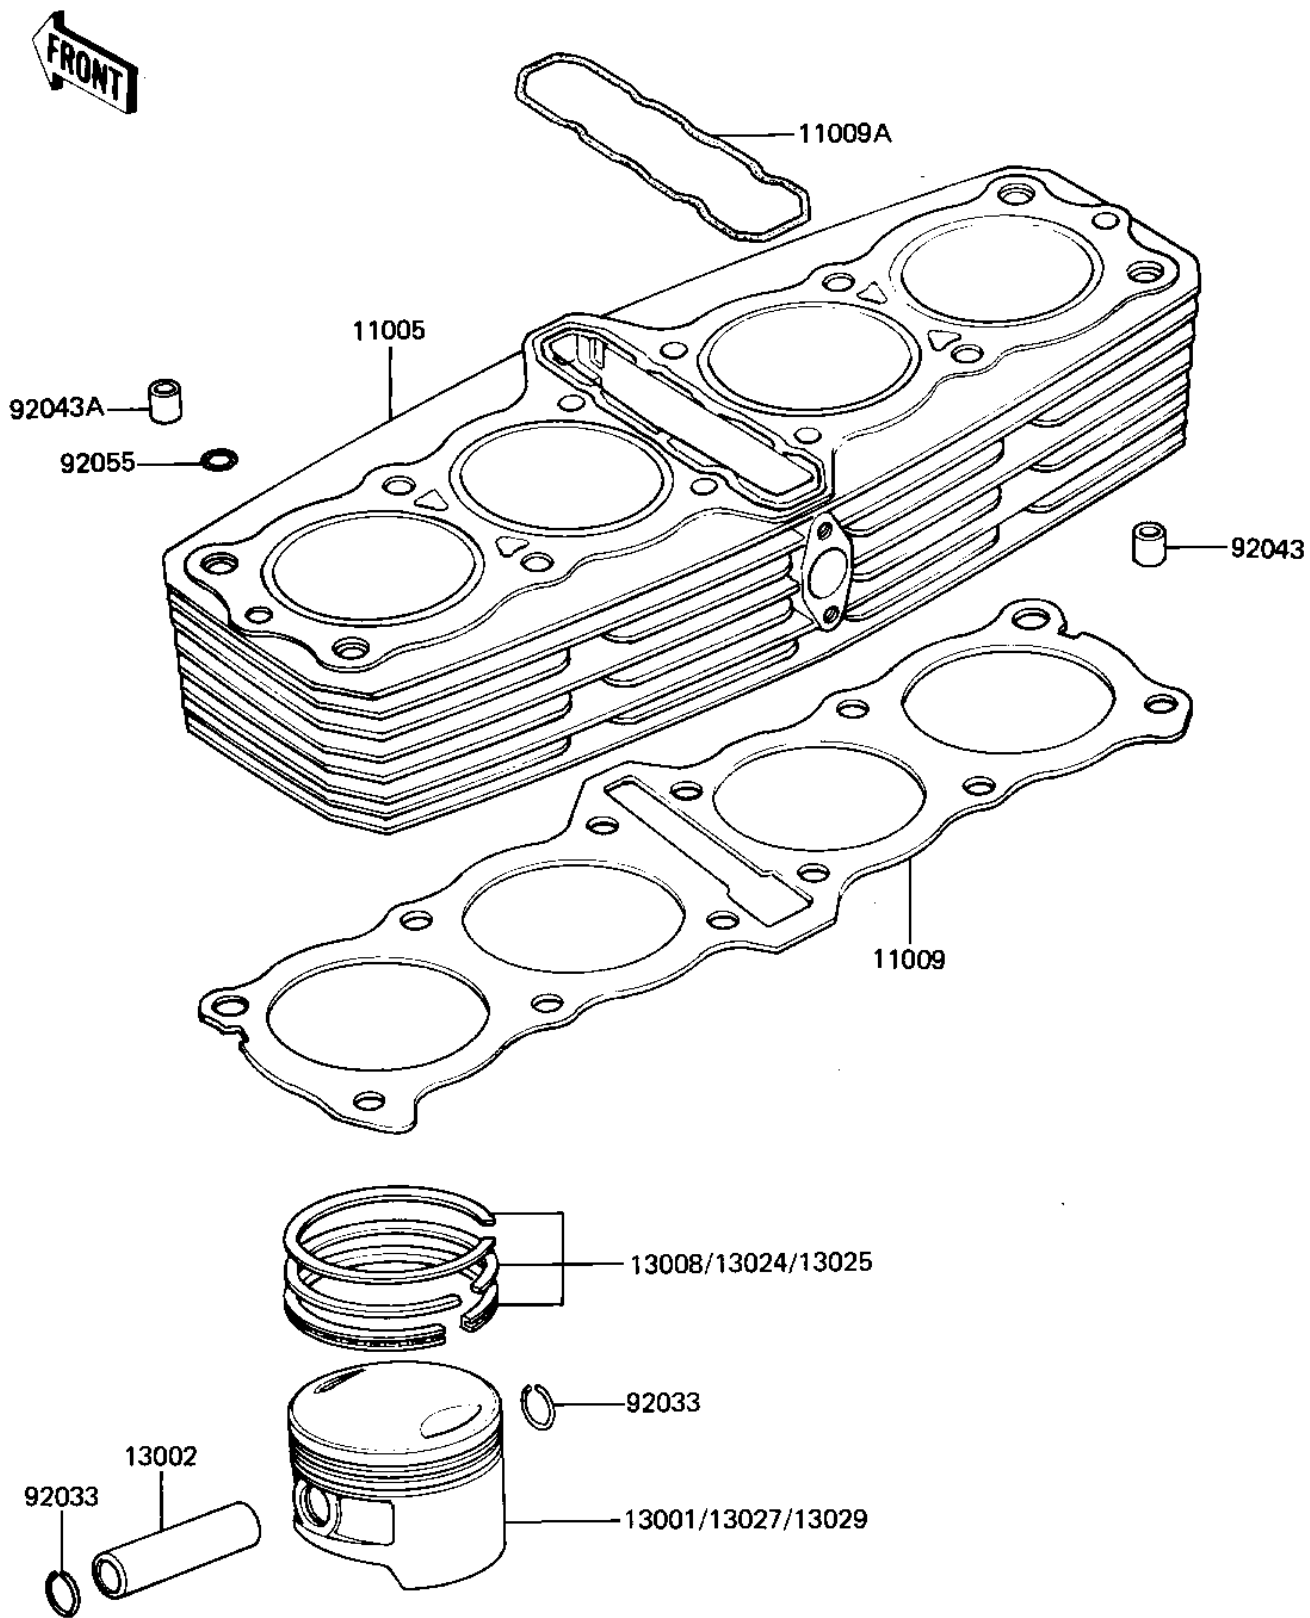

1981 LTD PARTS DIAGRAM

CYLINDER/PISTONS

1981 LTD PARTS LIST

CYLINDER/PISTONS

ITEM NAME	PART NUMBER	QUANTITY
11005-1327 (Canada) (Ref # 11005)	11005-1116	1
GASKET,CYLINDER BASE (Ref # 11009)	11060-1067	1
GASKET,CYLINDER (Ref # 11009A)	11009-1208	1
PISTON-ENGINE,STD (Ref # 13001)	13001-1119	1
PIN-PISTON (Ref # 13002)	13002-1013	1
RING-SET-PISTON (Ref # 13008)	13008-5035	1
RING SET,1.10 O/S (Ref # 13024)	13024-5018	1
RING SET,050 O/S (Ref # 13025)	13025-5018	1
PISTON-ENGINE LL,O/S (Ref # 13027)	13027-1056	1
PISTON-ENGINE L,O/S (Ref # 13029)	13029-1058	1
RING-SNAP (Ref # 92033)	92033-1054	1
PIN,11X14X12.3 (Ref # 92043)	92043-1266	1
PIN,DOWEL,10X8.2X14 (Ref # 92043A)	92043-1037	1
RING-0,0D=18.5MM (Ref # 92055)	92055-1148	1