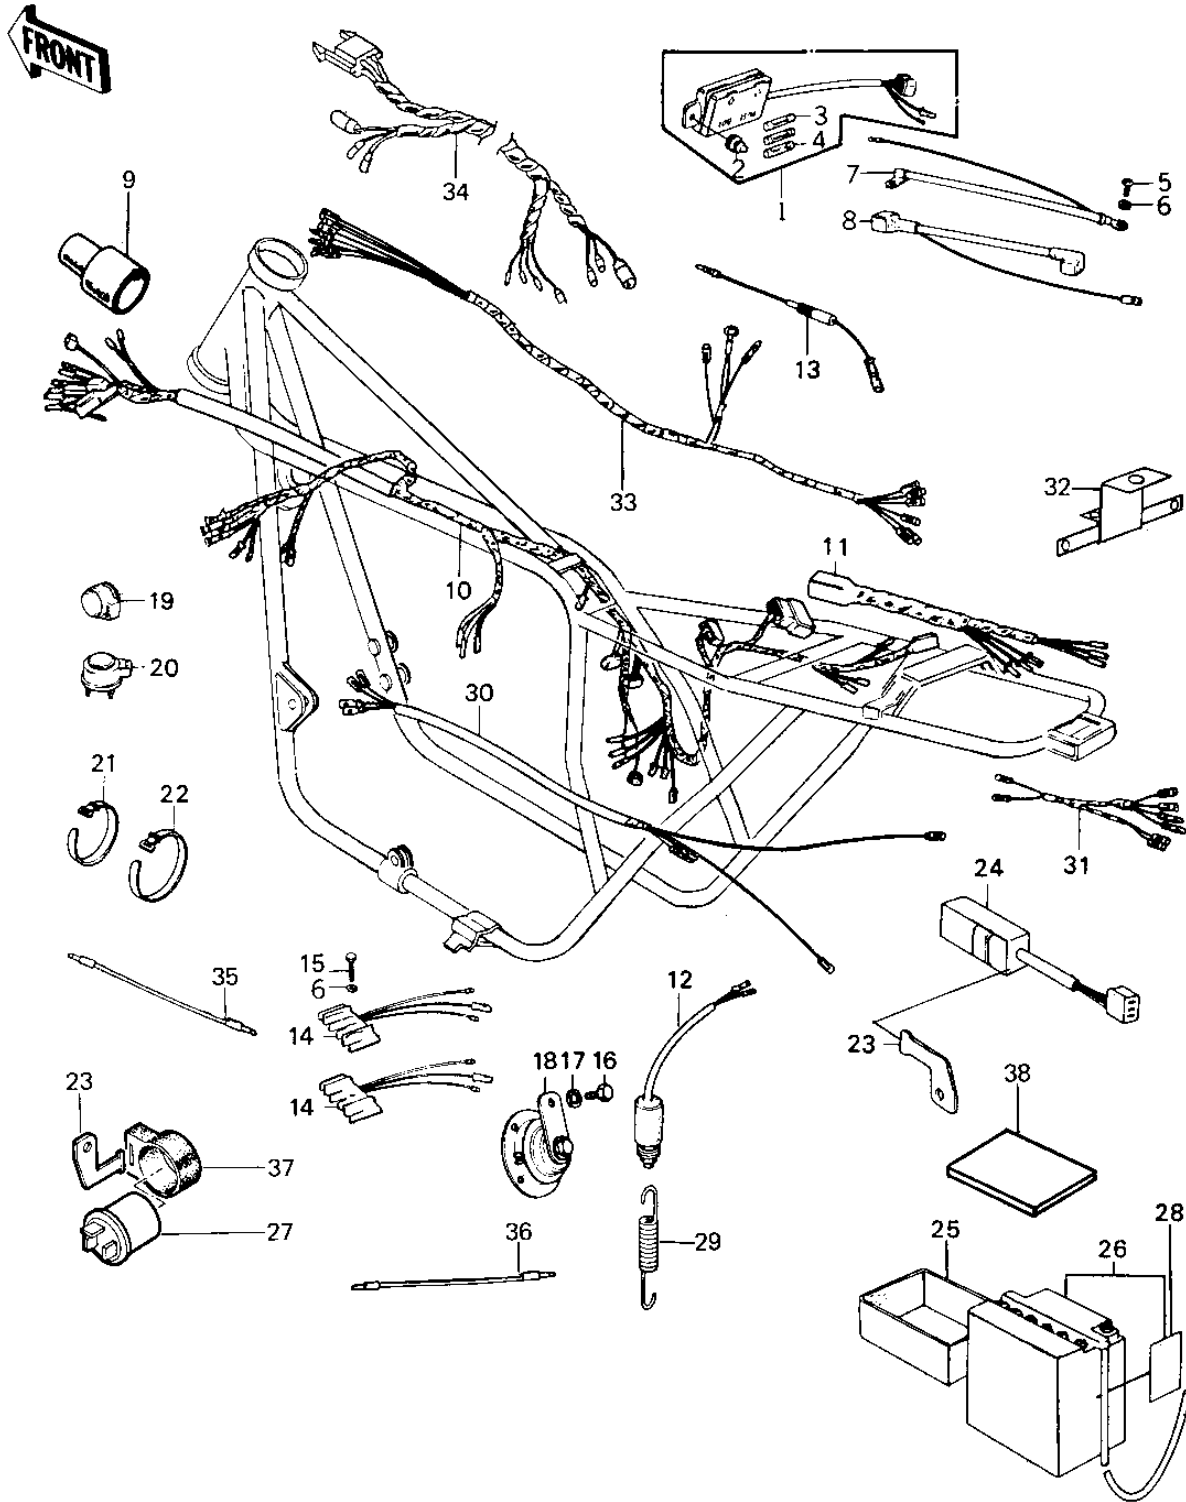

1981 Police 1000 PARTS DIAGRAM

CHASSIS ELECTRICAL EQUIPMENT ('79-'81 C2)

1981 Police 1000 PARTS LIST

CHASSIS ELECTRICAL EQUIPMENT ('79-'81 C2)

ITEM NAME	PART NUMBER	QUANTITY
FUSE ASSY (Ref # 1)	26004-1006	1
DAMPER RUBBER,FUSE (Ref # 2)	92075-279	1
FUSE-20A (Ref # 3)	26006-005	1
FUSE 10A (Ref # 4)	26006-003	1
BOLT,HEX HEAD,6MM (Ref # 5)	92001-137	1
WASHER SPRING 6MM (Ref # 6)	461F0600	1
WIRE,BATTERY GROUND (Ref # 7)	26010-054	1
WIRE,STARTER LEAD (Ref # 8)	26011-1047	1
HARNESS (Ref # 10)	26001-4009	1
WIRING HARNESS,REAR (Ref # 11)	26002-031	1
SWITCH-BRAKE LAMP (Ref # 12)	27010-017	1
FUSE ASSY (Ref # 13)	26004-1001	1
REGULATOR,HAZARD (Ref # 14)	21066-024	1
BOLT 6X35 (Ref # 15)	110R0635	1
BOLT-SMALL-UPSET,8X1 (Ref # 16)	115G0816	1
WASHER SPRING 8MM (Ref # 17)	461F0800	1
HORN (Ref # 18)	27003-1006	1
RELAY-TURN SIGNAL (Ref # 19)	27002-011	1
RELAY,TURN SIGNAL (Ref # 20)	27002-016	1
BAND,SHORT (Ref # 21)	92072-030	1
BAND,WIRING HARNESS (Ref # 22)	92072-056	1
BRACKET,OUTAGE SWITC (Ref # 23)	32060-014	1
SWITCH,OUTAGE,INDICT (Ref # 24)	28019-001	1
CASE (Ref # 25)	32099-1009	1
FB BAT 12N16-3B (Ref # 26)	26012-1013	1
RELAY,ALT FLASH (OPT (Ref # 27)	27034-1001	1
LABEL-WARNING,BATTER (Ref # 28)	56040-1036	1
SPRING,BRAKE LAMP (Ref # 29)	27011-018	1
WIRING HARNESS,HAZAR (Ref # 30)	26001-1012	1

1981 Police 1000 PARTS LIST

CHASSIS ELECTRICAL EQUIPMENT ('79-'81 C2)

ITEM NAME	PART NUMBER	QUANTITY
WIRING HARNESS,TAIL (Ref # 31)	26001-1013	1
BRACKET, ANTENNA MNT (Ref # 32)	23062-4002	1
WIRING HARNESS,SILEN (Ref # 33)	26001-4006	1
HARNESS (Ref # 34)	26001-4008	2
HARNESS AUXILIA BROW (Ref # 36)	26001-4013	1
RUBBER,RELAY HORN (Ref # 37)	27035-001	1
DAMPER,BATTERY (Ref # 38)	92075-1143	1