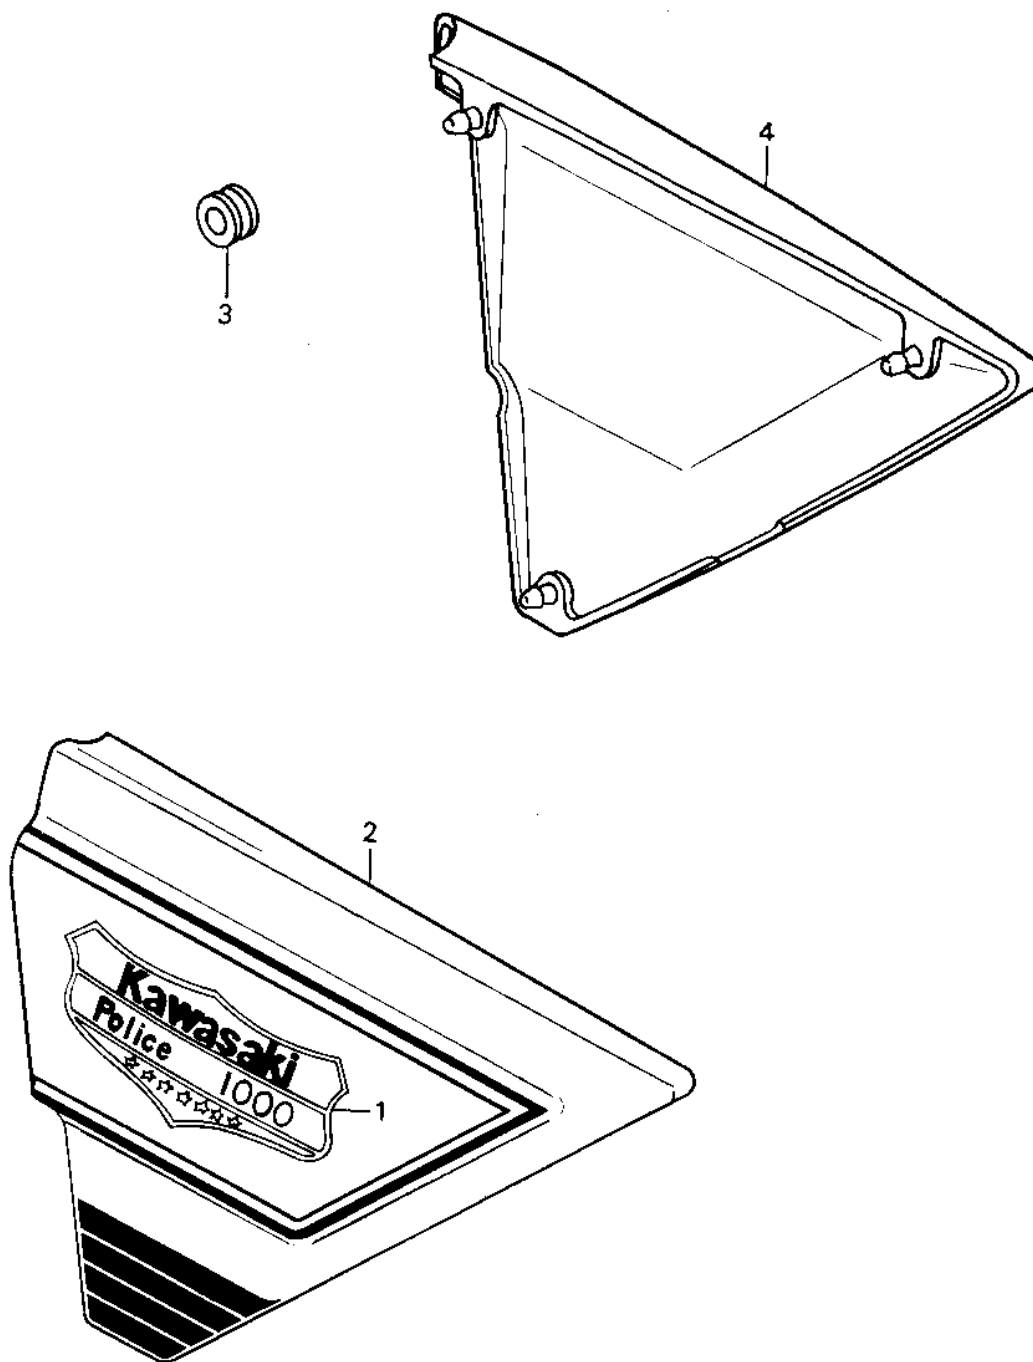

## 1981 Police 1000 PARTS DIAGRAM

SIDE COVERS ('79-'81 C2/C3/C4)

102

## 1981 Police 1000 PARTS LIST

SIDE COVERS ('79-'81 C2/C3/C4)

ITEM NAME	PART NUMBER	QUANTITY
DECAL, SIDE COVER (Ref # 1)	56014-4002	1
SIDE COVER,LH (Ref # 2)	36001-1024-8C	1
GROMMET (Ref # 3)	92071-056	1
SIDE COVER,RH (Ref # 4)	36001-1025-8C	1