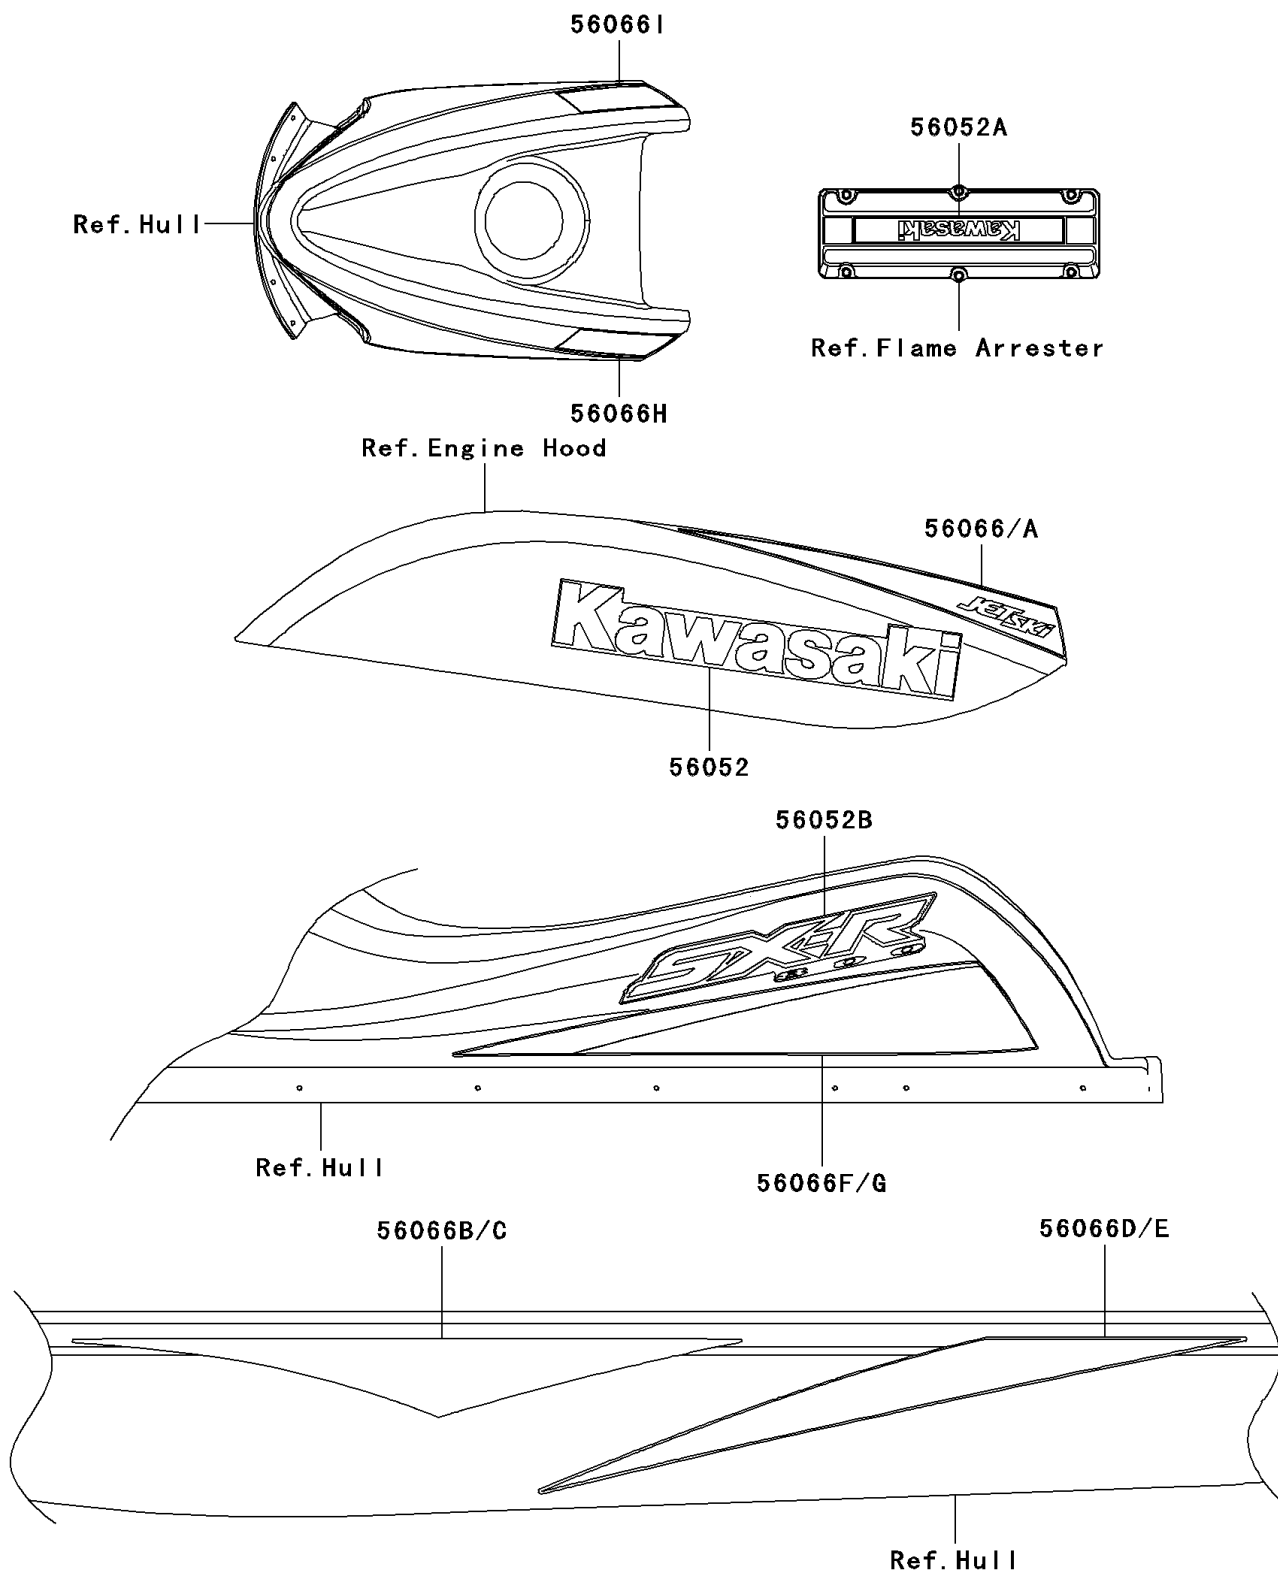

2005 800 SX-R PARTS DIAGRAM

Decals(Green)(A3)

F3880C

2005 800 SX-R PARTS LIST

Decals(Green)(A3)

| ITEM NAME | PART NUMBER | QUANTITY |
|---|-------------|----------|
| MARK,ENGINE HOOD,KAWASAKI (Ref # 56052) | 56052-3799 | 1 |
| MARK,KAWASAKI (Ref # 56052A) | 56052-3807 | 1 |
| MARK,DECK,SX-R 800 (Ref # 56052B) | 56052-3831 | 1 |
| PATTERN,ENGINE HOOD,LH (Ref # 56066) | 56066-3829 | 1 |
| PATTERN,ENGINE HOOD,RH (Ref # 56066A) | 56066-3830 | 1 |
| PATTERN,HULL,FR,LH (Ref # 56066B) | 56066-3831 | 1 |
| PATTERN,HULL,FR,RH (Ref # 56066C) | 56066-3832 | 1 |
| PATTERN,HULL,RR,LH (Ref # 56066D) | 56066-3833 | 1 |
| PATTERN,HULL,RR,RH (Ref # 56066E) | 56066-3834 | 1 |
| PATTERN,DECK,LH (Ref # 56066F) | 56066-3835 | 1 |
| PATTERN,DECK,RH (Ref # 56066G) | 56066-3836 | 1 |
| PATTERN,NOSE COVER,LH (Ref # 56066H) | 56066-3861 | 1 |
| PATTERN,NOSE COVER,RH (Ref # 56066I) | 56066-3862 | 1 |